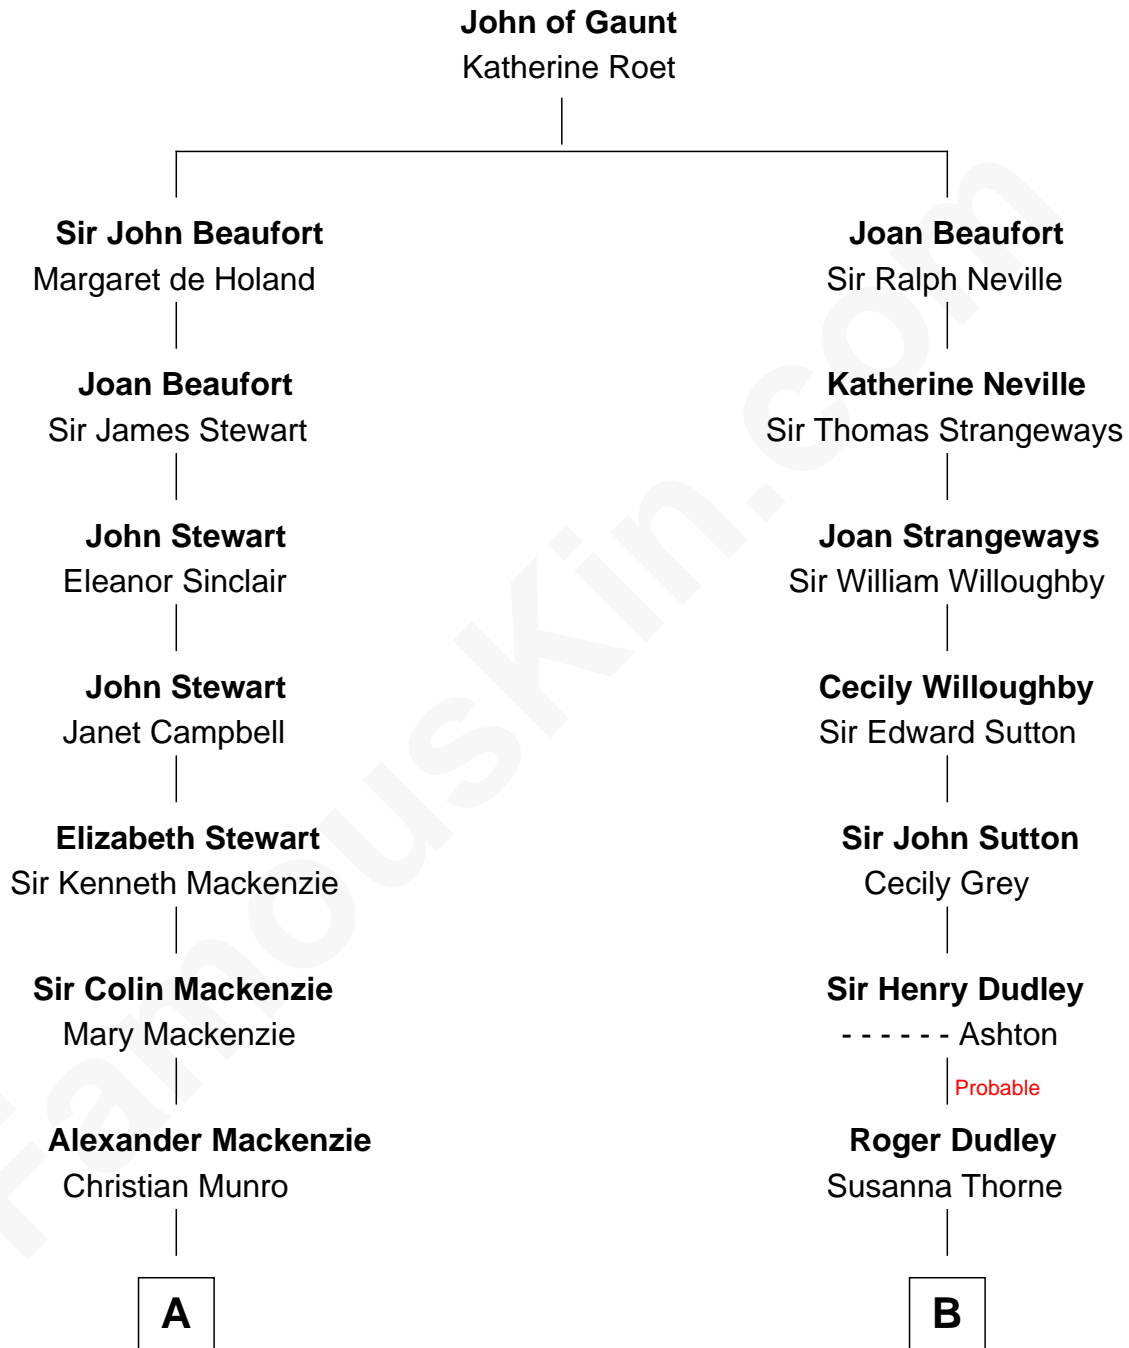

FamousKin.com
Relationship Chart of
Theodore Roosevelt
26th U.S. President

15th cousin 3 times removed of
Bill Weld
68th Governor of Massachusetts

C

David Weld
Mary Blake Nichols

Bill Weld
68th Governor of Massachusetts

FamousKin.com