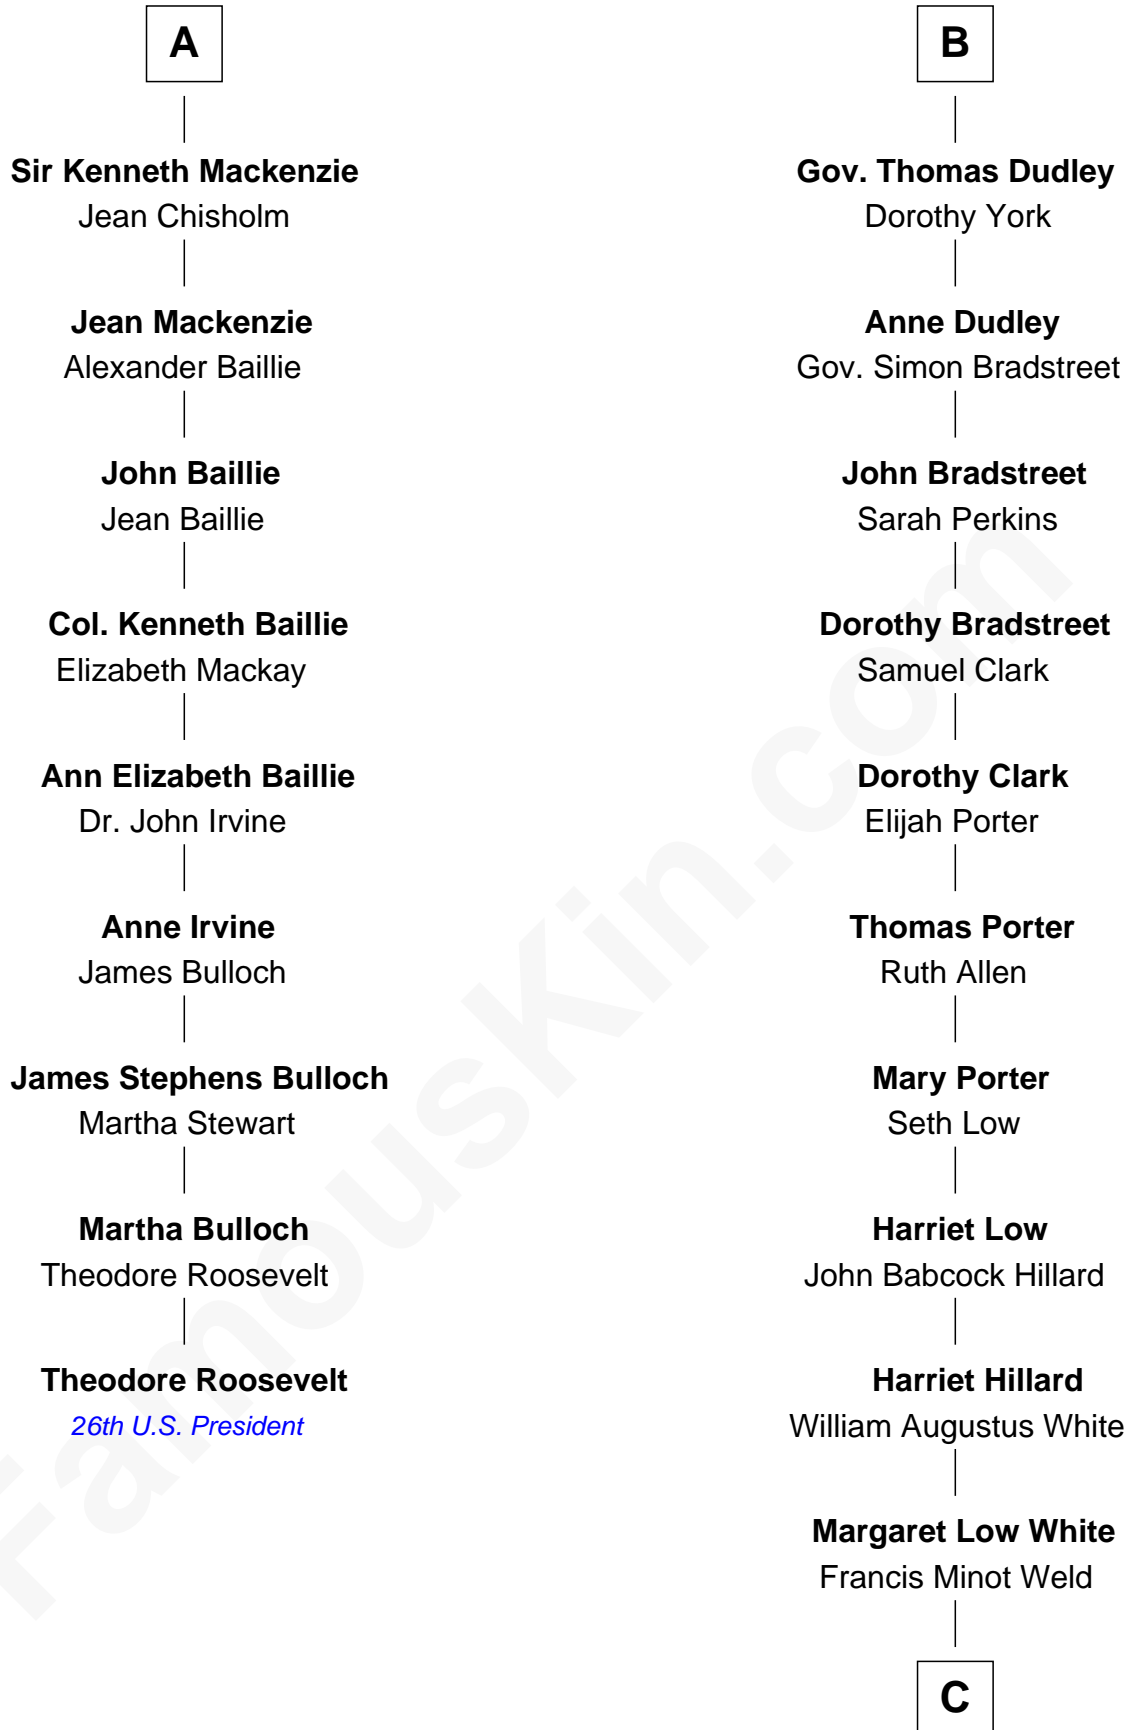

FamousKin.com
Relationship Chart of
Theodore Roosevelt
26th U.S. President

15th cousin 3 times removed of
Bill Weld
68th Governor of Massachusetts

C

David Weld
Mary Blake Nichols

Bill Weld
68th Governor of Massachusetts

FamousKin.com