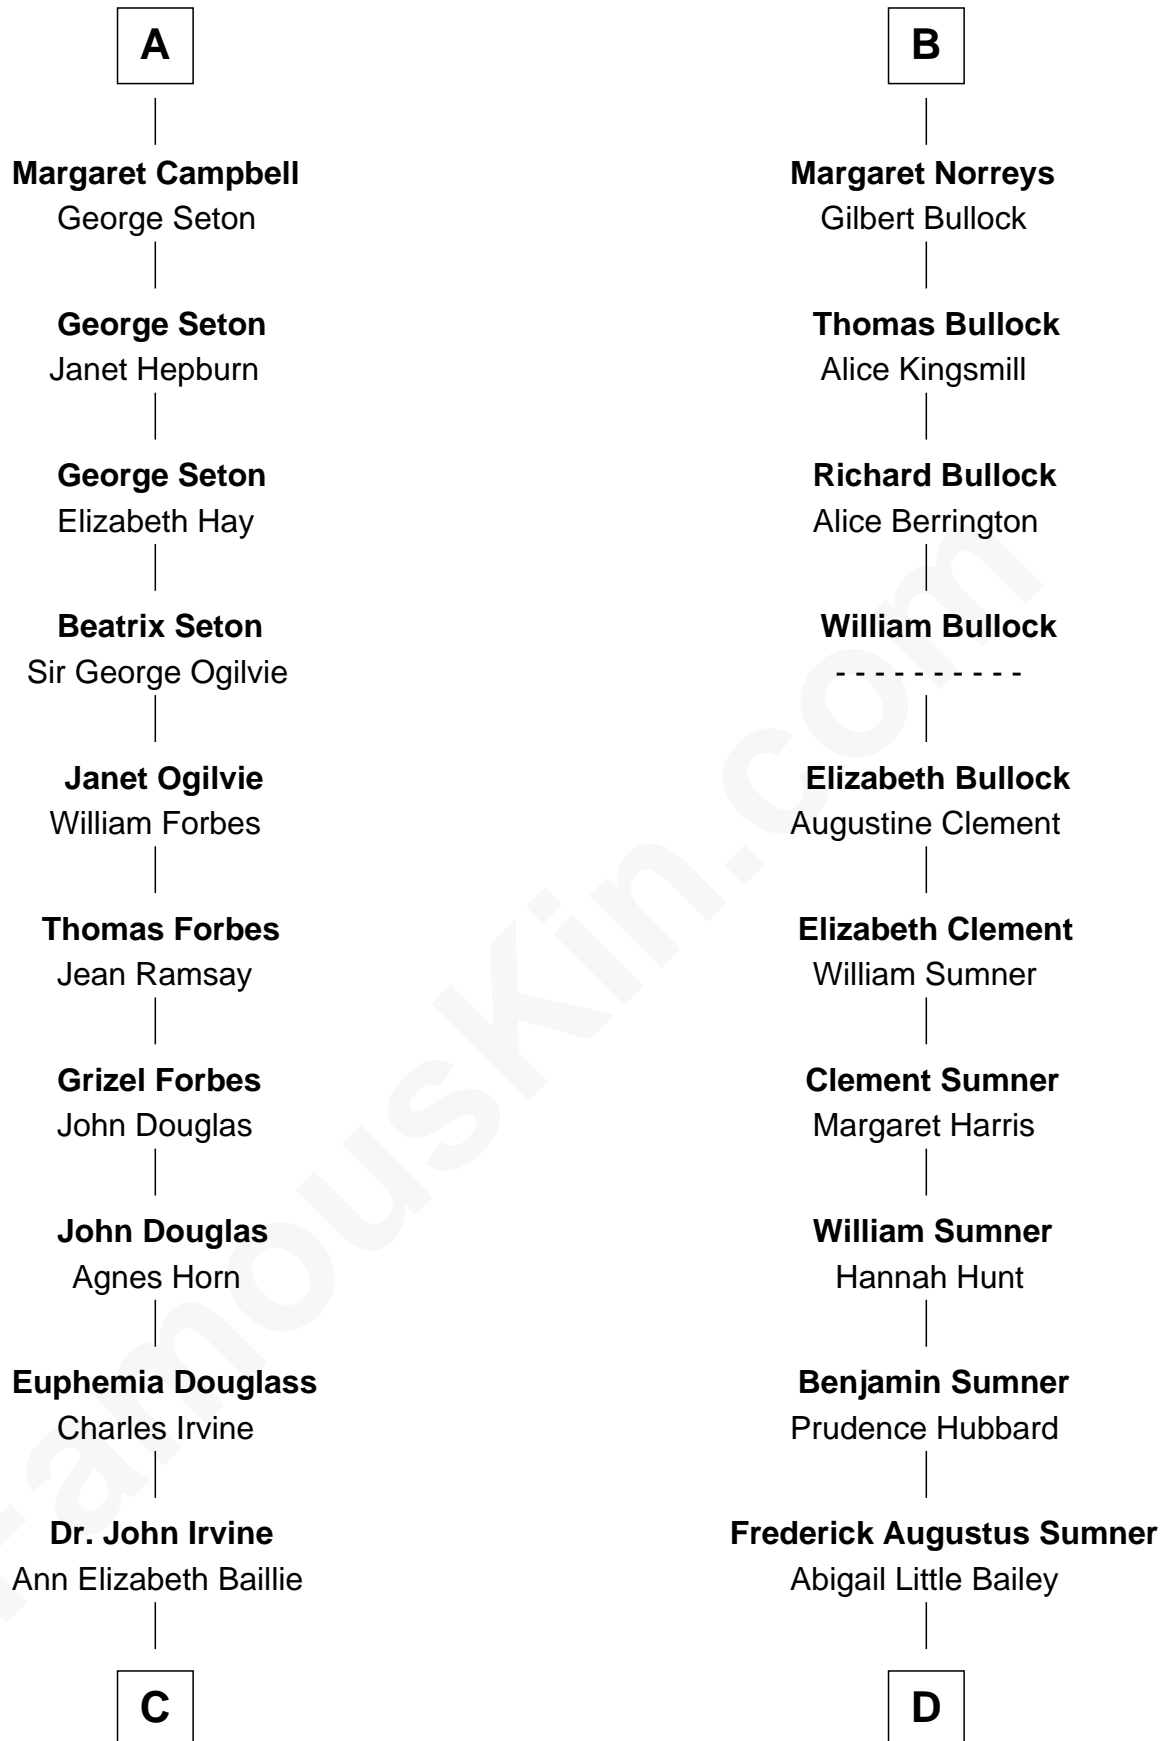

FamousKin.com
Relationship Chart of
Theodore Roosevelt
26th U.S. President

20th cousin 1 time removed of
Bill Weld
68th Governor of Massachusetts

C

Anne Irvine
James Bulloch

James Stephens Bulloch
Martha Stewart

Martha Bulloch
Theodore Roosevelt

Theodore Roosevelt
26th U.S. President

D

Sarah Sumner
Thomas Swan Weld

Dr. Francis Minot Weld
Fanny Elizabeth Bartholomew

Francis Minot Weld
Margaret Low White

David Weld
Mary Blake Nichols