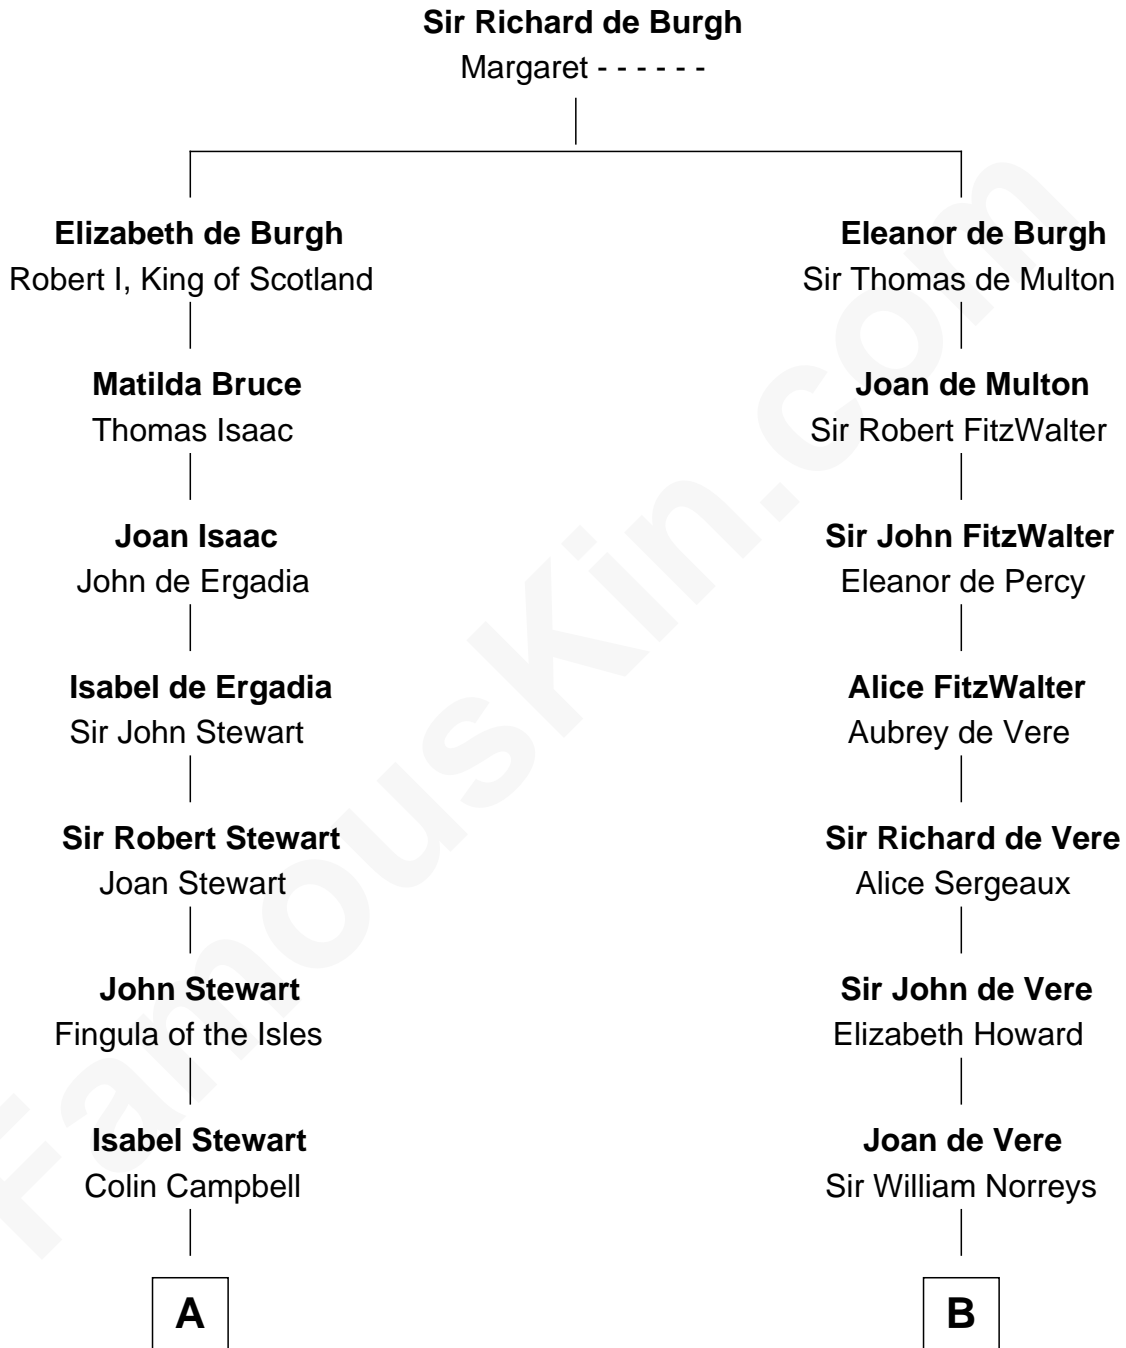

FamousKin.com
Relationship Chart of
Theodore Roosevelt
26th U.S. President

20th cousin 1 time removed of
Bill Weld
68th Governor of Massachusetts

C

Anne Irvine
James Bulloch

James Stephens Bulloch
Martha Stewart

Martha Bulloch
Theodore Roosevelt

Theodore Roosevelt
26th U.S. President

D

Sarah Sumner
Thomas Swan Weld

Dr. Francis Minot Weld
Fanny Elizabeth Bartholomew

Francis Minot Weld
Margaret Low White

David Weld
Mary Blake Nichols