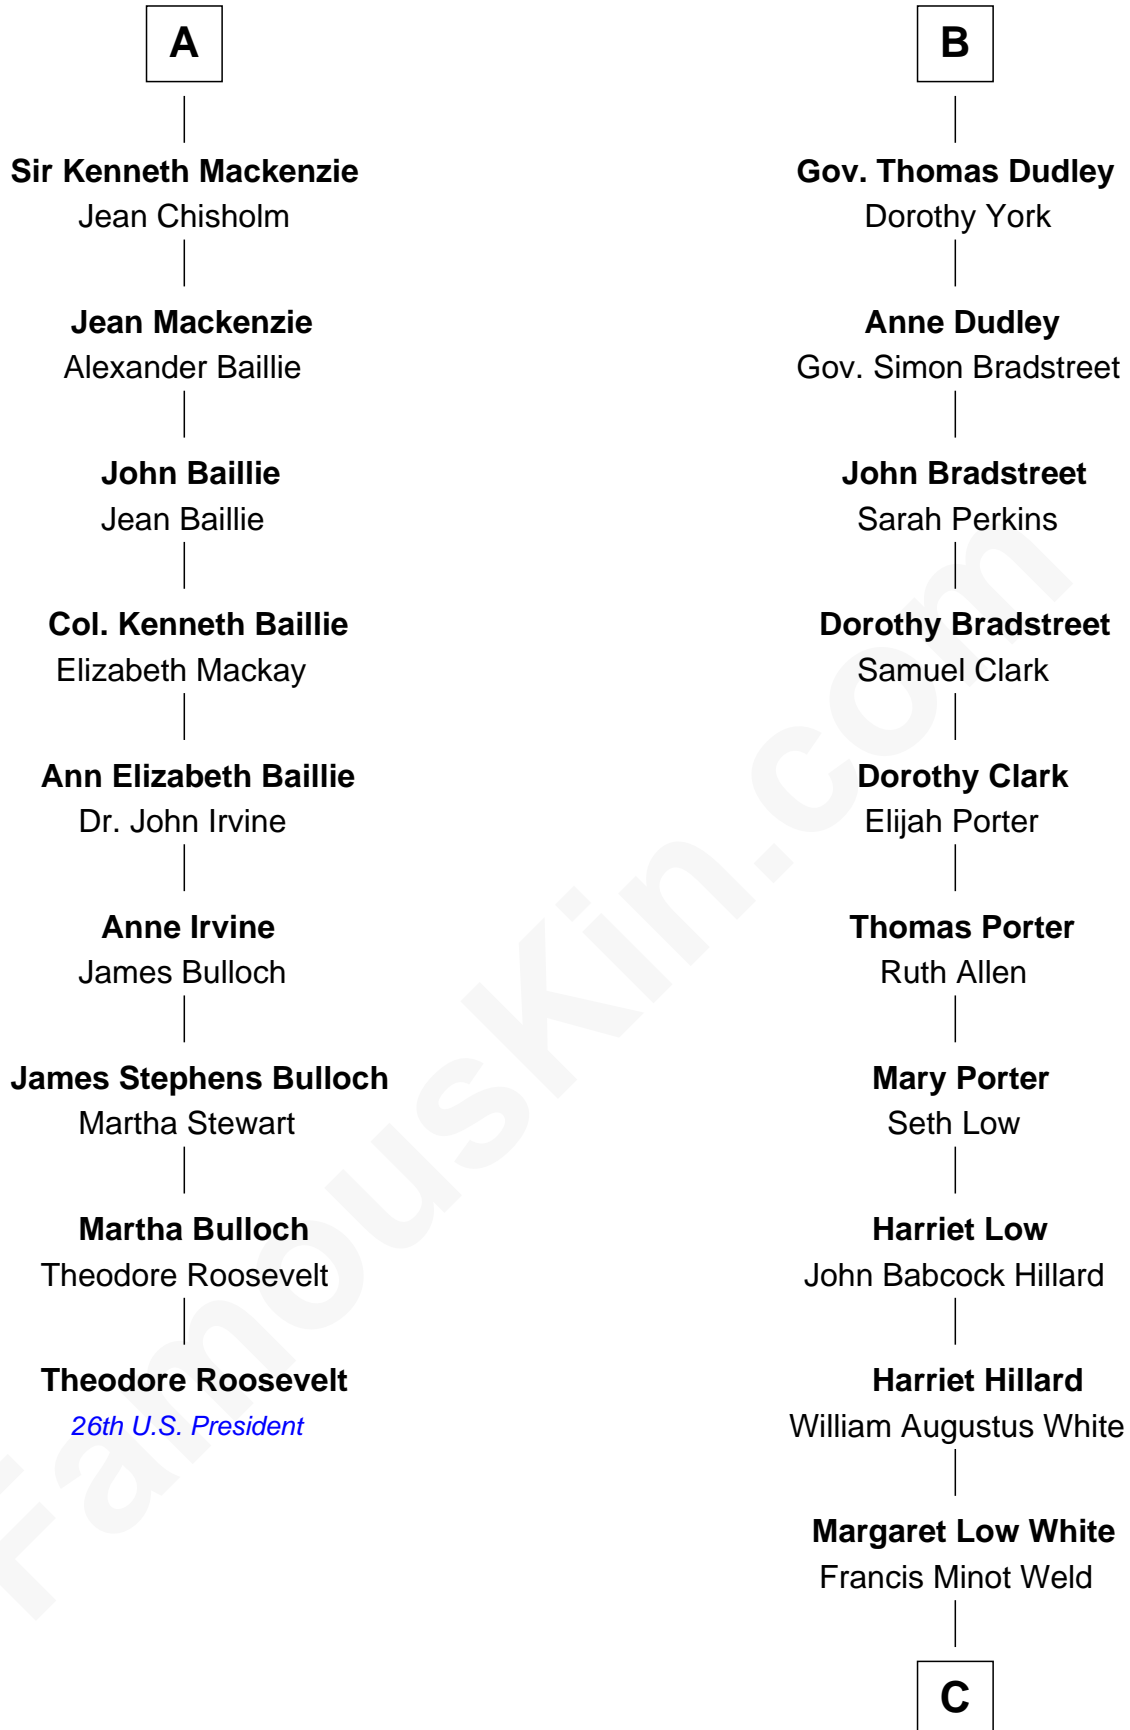

FamousKin.com
Relationship Chart of
Theodore Roosevelt
26th U.S. President

15th cousin 3 times removed of
Bill Weld
68th Governor of Massachusetts

Sir Thomas de Holand
 Alice Fitzalan

C

David Weld
Mary Blake Nichols

Bill Weld

68th Governor of Massachusetts

FamousKin.com