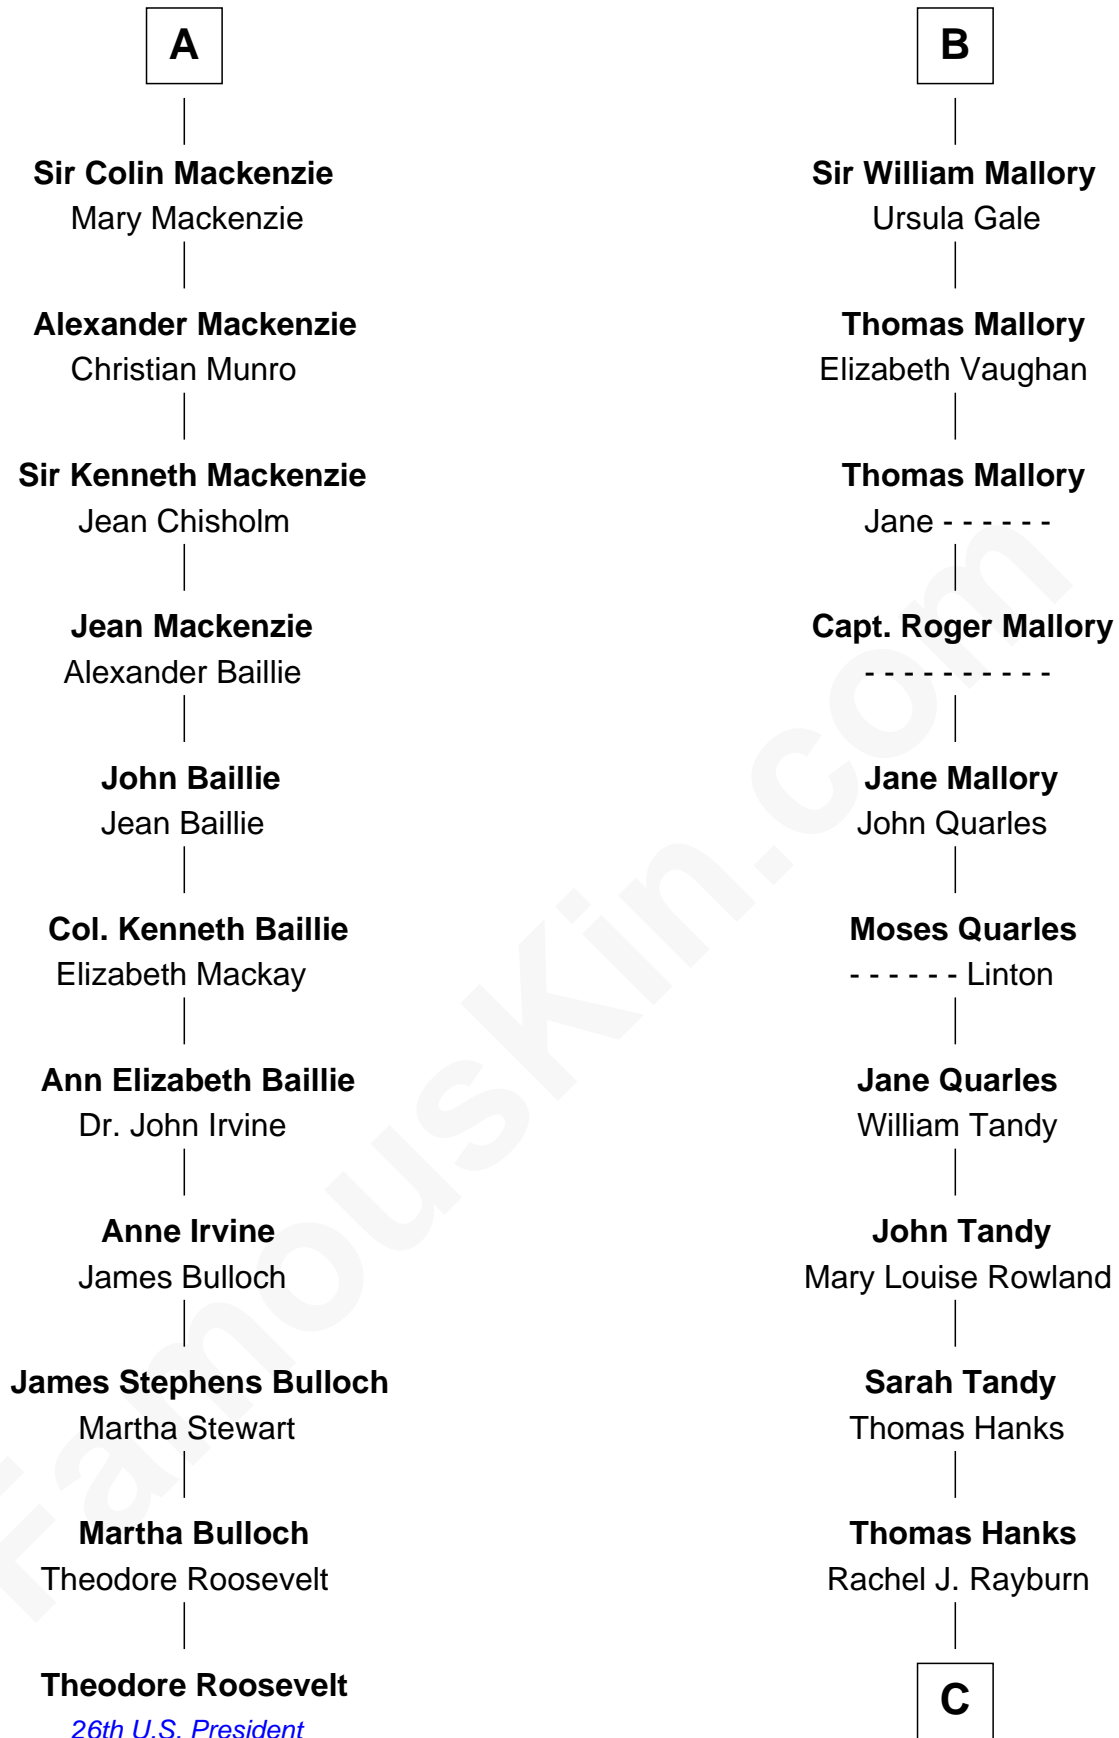

**FamousKin.com**  
**Relationship Chart of**  
**Theodore Roosevelt**  
*26th U.S. President*

17th cousin 3 times removed of

**Tom Hanks**  
*Movie Actor*

**Edmund Fitzalan**  
 Alice de Warenne

**C**

**Daniel Boone Hanks**  
Mary Catherine Mefford

**Ernest Buel Hanks**  
Gladys Hilda Ball

**Amos Mefford Hanks**  
Janet Marylyn Frager

**Tom Hanks**  
*Movie Actor*

FamousKin.com