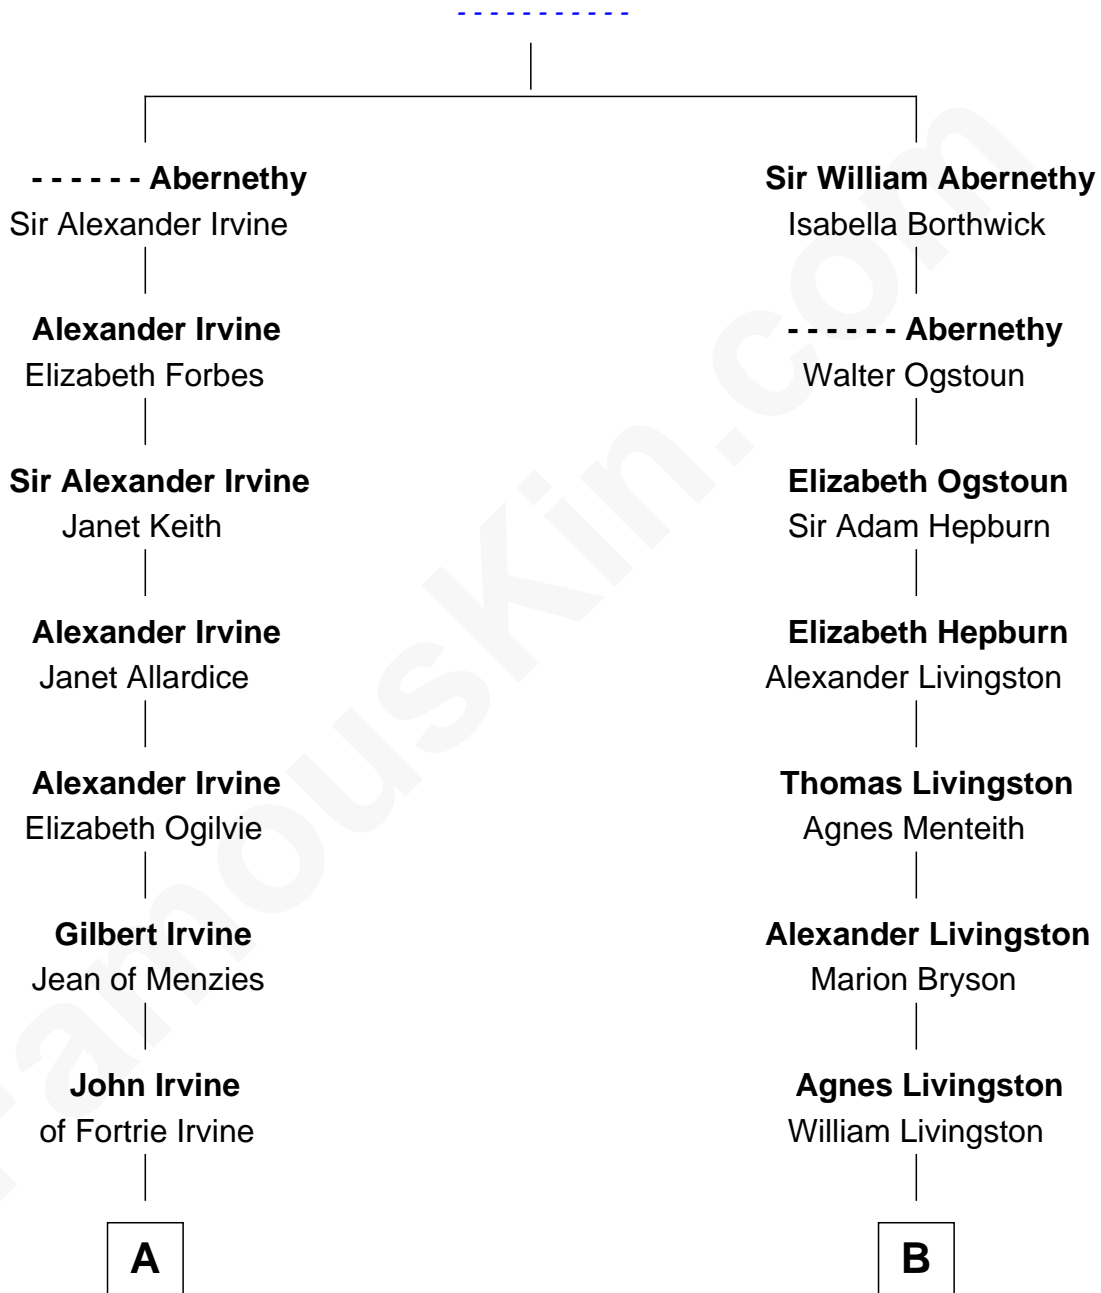

FamousKin.com
Relationship Chart of
Theodore Roosevelt
26th U.S. President

10th cousin 3 times removed of
Philip Livingston
Signer of the Declaration of Independence

Sir Lawrence Abernethy

A

Robert Irvine
Margaret Coutts

Charles Irvine
Euphemia Douglass

Dr. John Irvine
Ann Elizabeth Baillie

Anne Irvine
James Bulloch

James Stephens Bulloch
Martha Stewart

Martha Bulloch
Theodore Roosevelt

Theodore Roosevelt
26th U.S. President