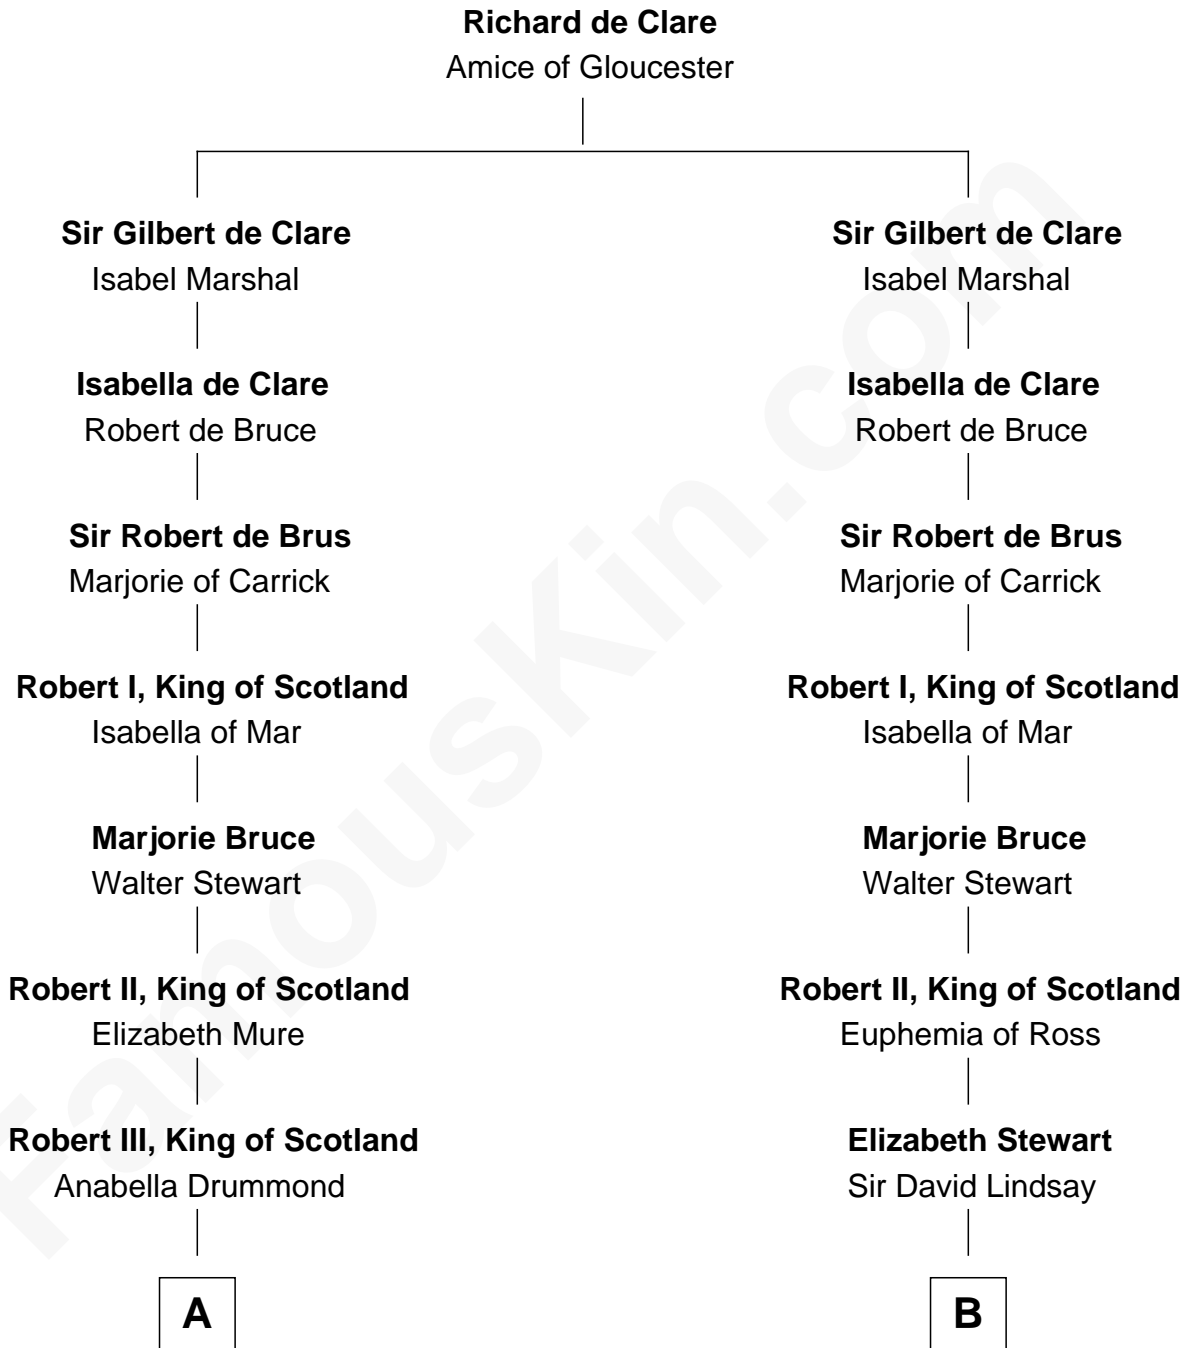

FamousKin.com
Relationship Chart of
Theodore Roosevelt
26th U.S. President

17th cousin 4 times removed of
Philip Livingston
Signer of the Declaration of Independence

C

—
Dr. John Irvine
Ann Elizabeth Baillie

—
Anne Irvine
James Bulloch

—
James Stephens Bulloch
Martha Stewart

—
Martha Bulloch
Theodore Roosevelt

—
Theodore Roosevelt
26th U.S. President

FamousKin.com