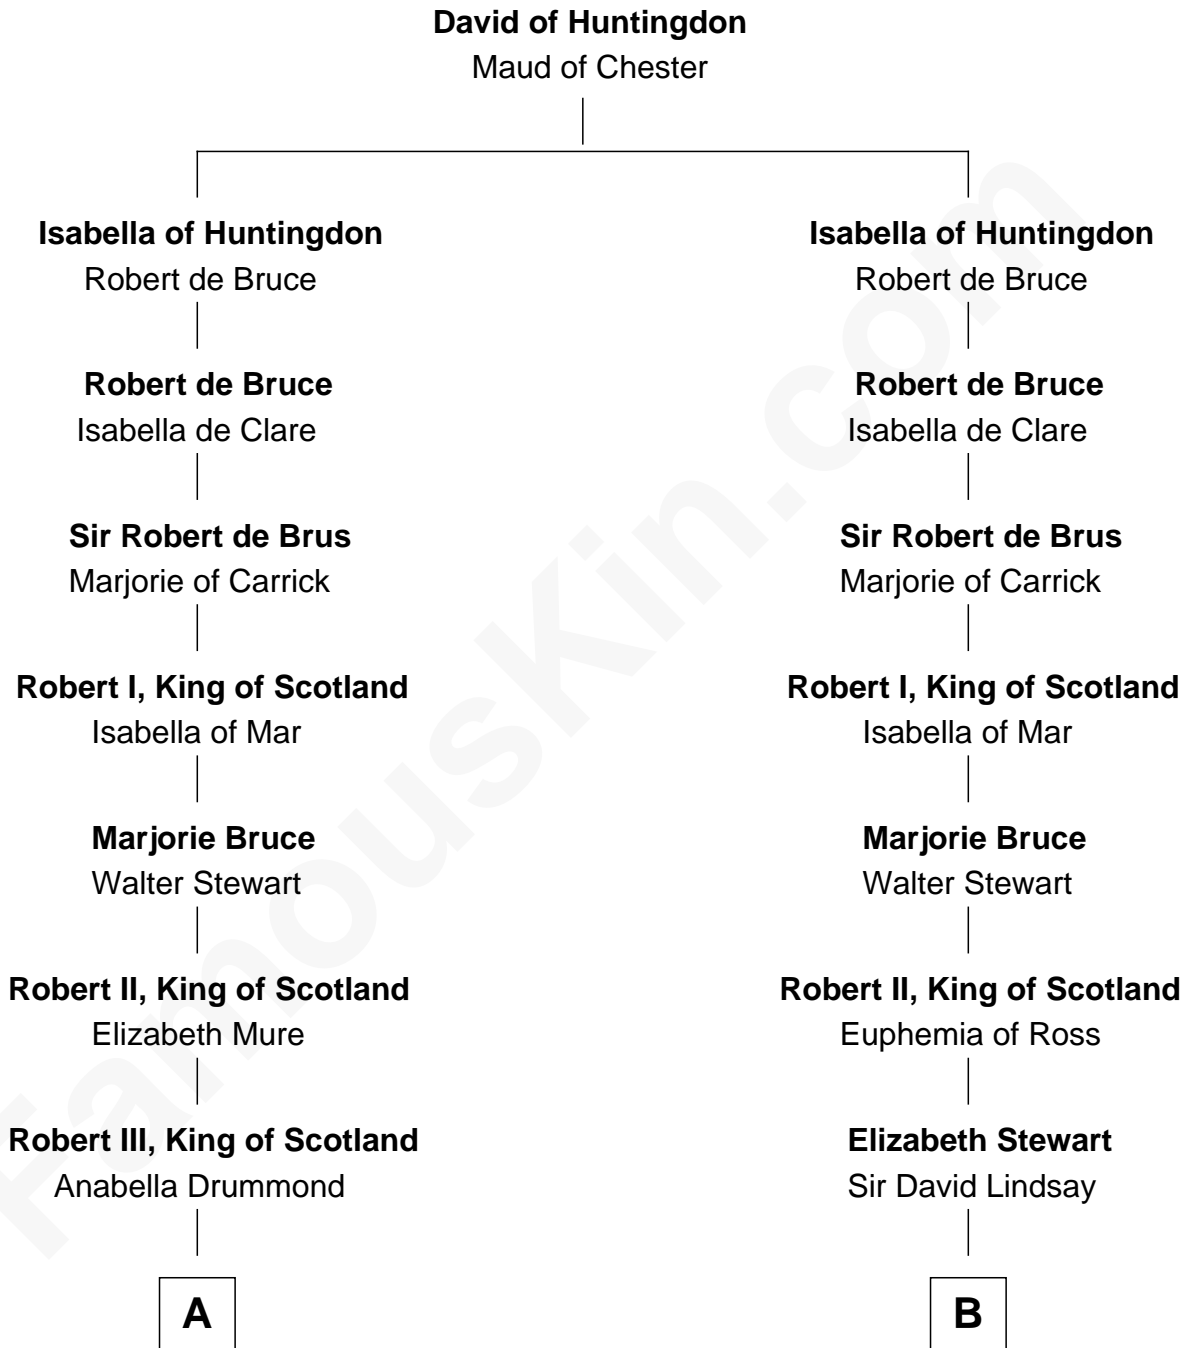

FamousKin.com
Relationship Chart of
Theodore Roosevelt
26th U.S. President

17th cousin 4 times removed of
Philip Livingston
Signer of the Declaration of Independence

C

—
Dr. John Irvine
Ann Elizabeth Baillie

—
Anne Irvine
James Bulloch

—
James Stephens Bulloch
Martha Stewart

—
Martha Bulloch
Theodore Roosevelt

—
Theodore Roosevelt
26th U.S. President

FamousKin.com