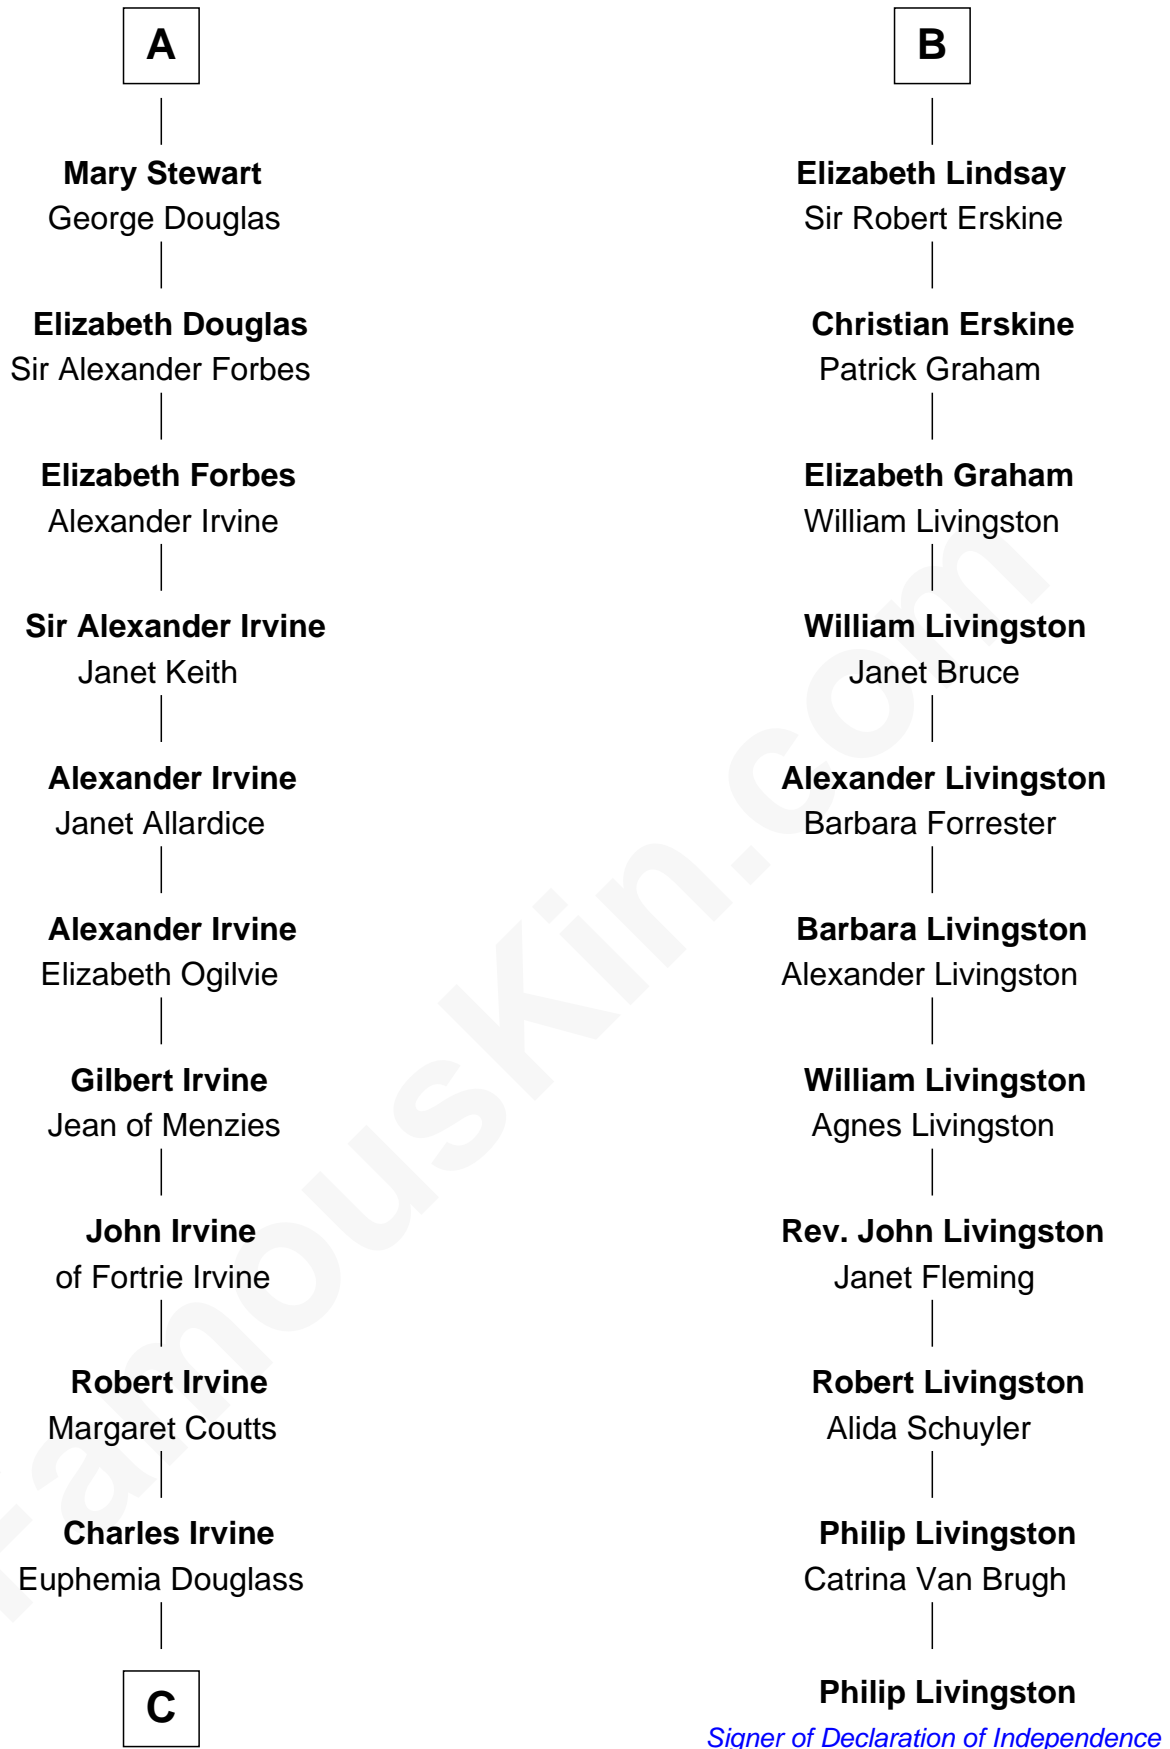

FamousKin.com
Relationship Chart of
Theodore Roosevelt
26th U.S. President

17th cousin 4 times removed of
Philip Livingston
Signer of the Declaration of Independence

C

—
Dr. John Irvine
Ann Elizabeth Baillie

—
Anne Irvine
James Bulloch

—
James Stephens Bulloch
Martha Stewart

—
Martha Bulloch
Theodore Roosevelt

—
Theodore Roosevelt
26th U.S. President

FamousKin.com