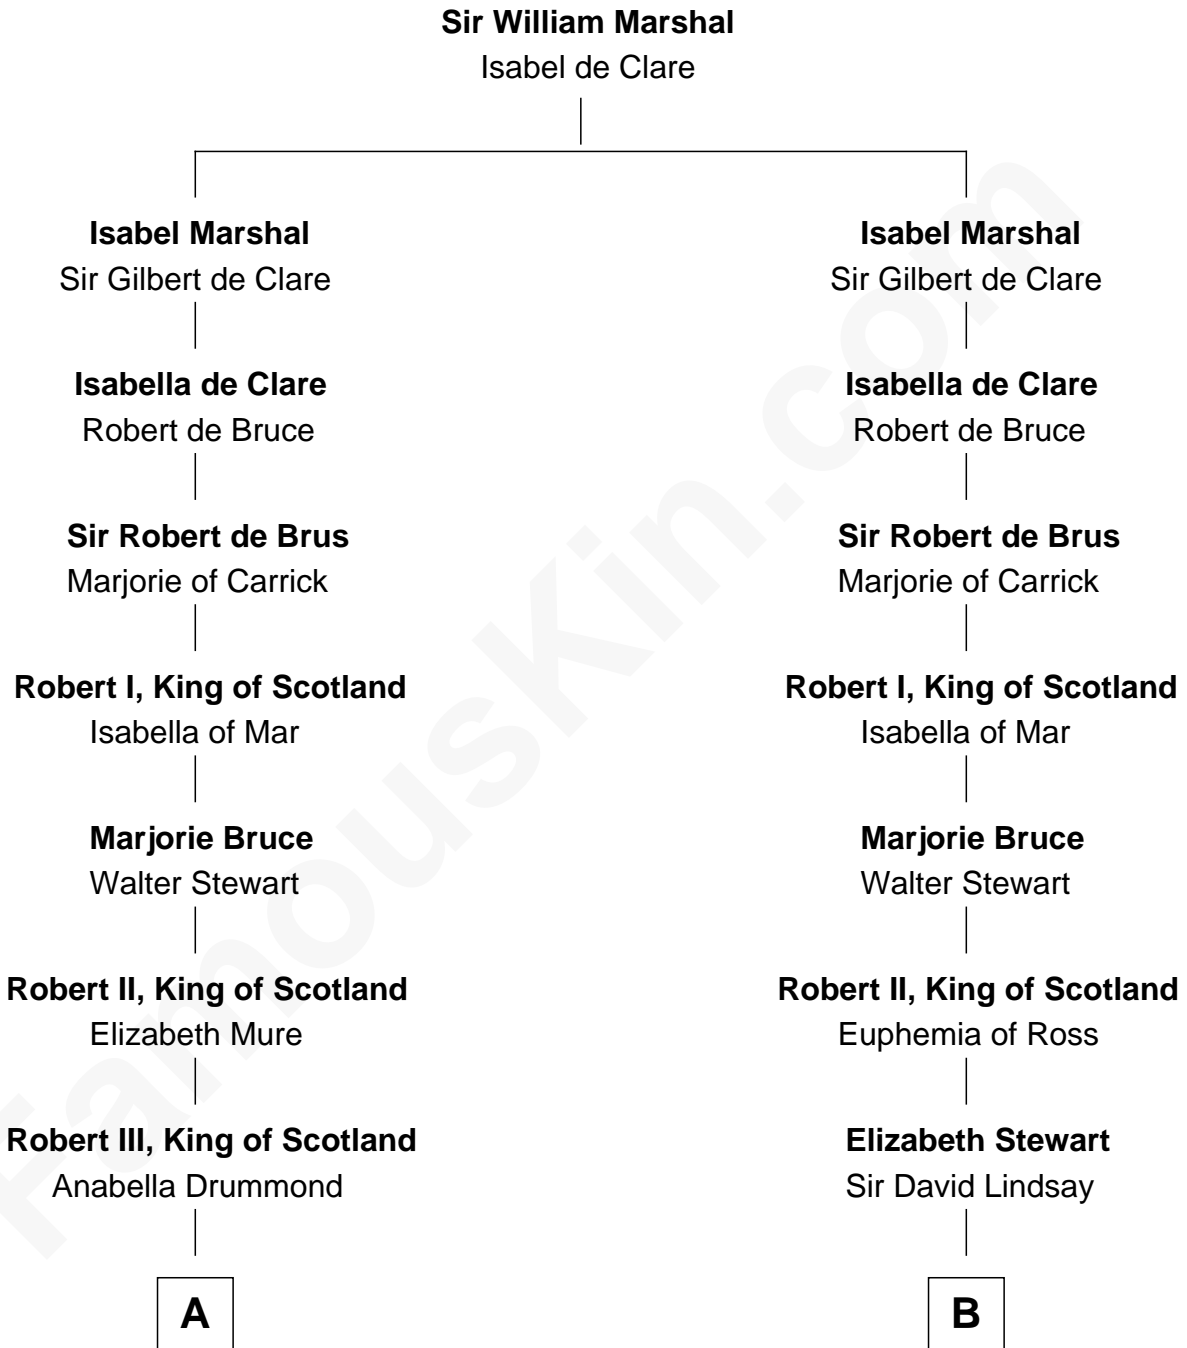

**FamousKin.com**  
**Relationship Chart of**  
**Theodore Roosevelt**  
*26th U.S. President*

**17th cousin 4 times removed of**  
**Philip Livingston**  
*Signer of the Declaration of Independence*

**C**

—  
**Dr. John Irvine**  
Ann Elizabeth Baillie

—  
**Anne Irvine**  
James Bulloch

—  
**James Stephens Bulloch**  
Martha Stewart

—  
**Martha Bulloch**  
Theodore Roosevelt

—  
**Theodore Roosevelt**  
*26th U.S. President*