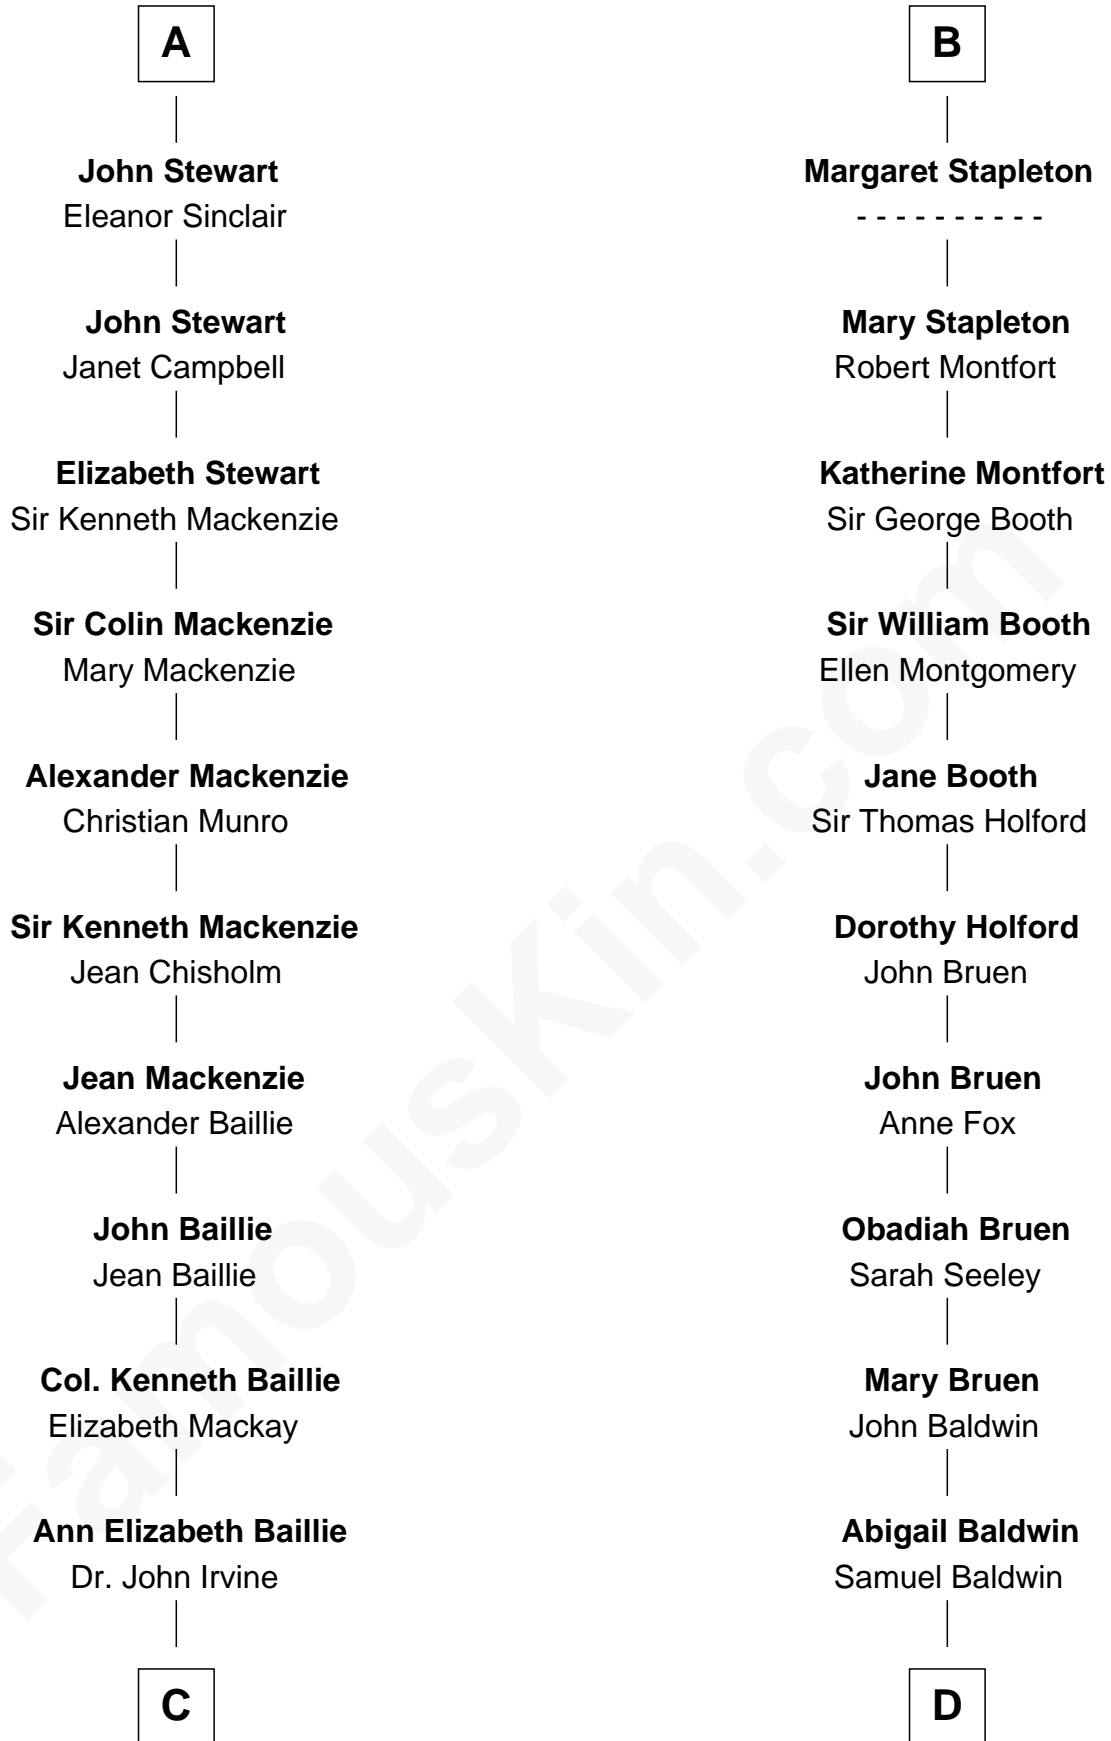

FamousKin.com
Relationship Chart of
Theodore Roosevelt
26th U.S. President

19th cousin 1 time removed of
Abraham Baldwin
Signer of the U.S. Constitution

C

Anne Irvine
James Bulloch

James Stephens Bulloch
Martha Stewart

Martha Bulloch
Theodore Roosevelt

Theodore Roosevelt
26th U.S. President

D

Timothy Baldwin
Bathsheba Stone

Michael Baldwin
Lucy Dudley

Abraham Baldwin
Signer of the U.S. Constitution

FamousKin.com