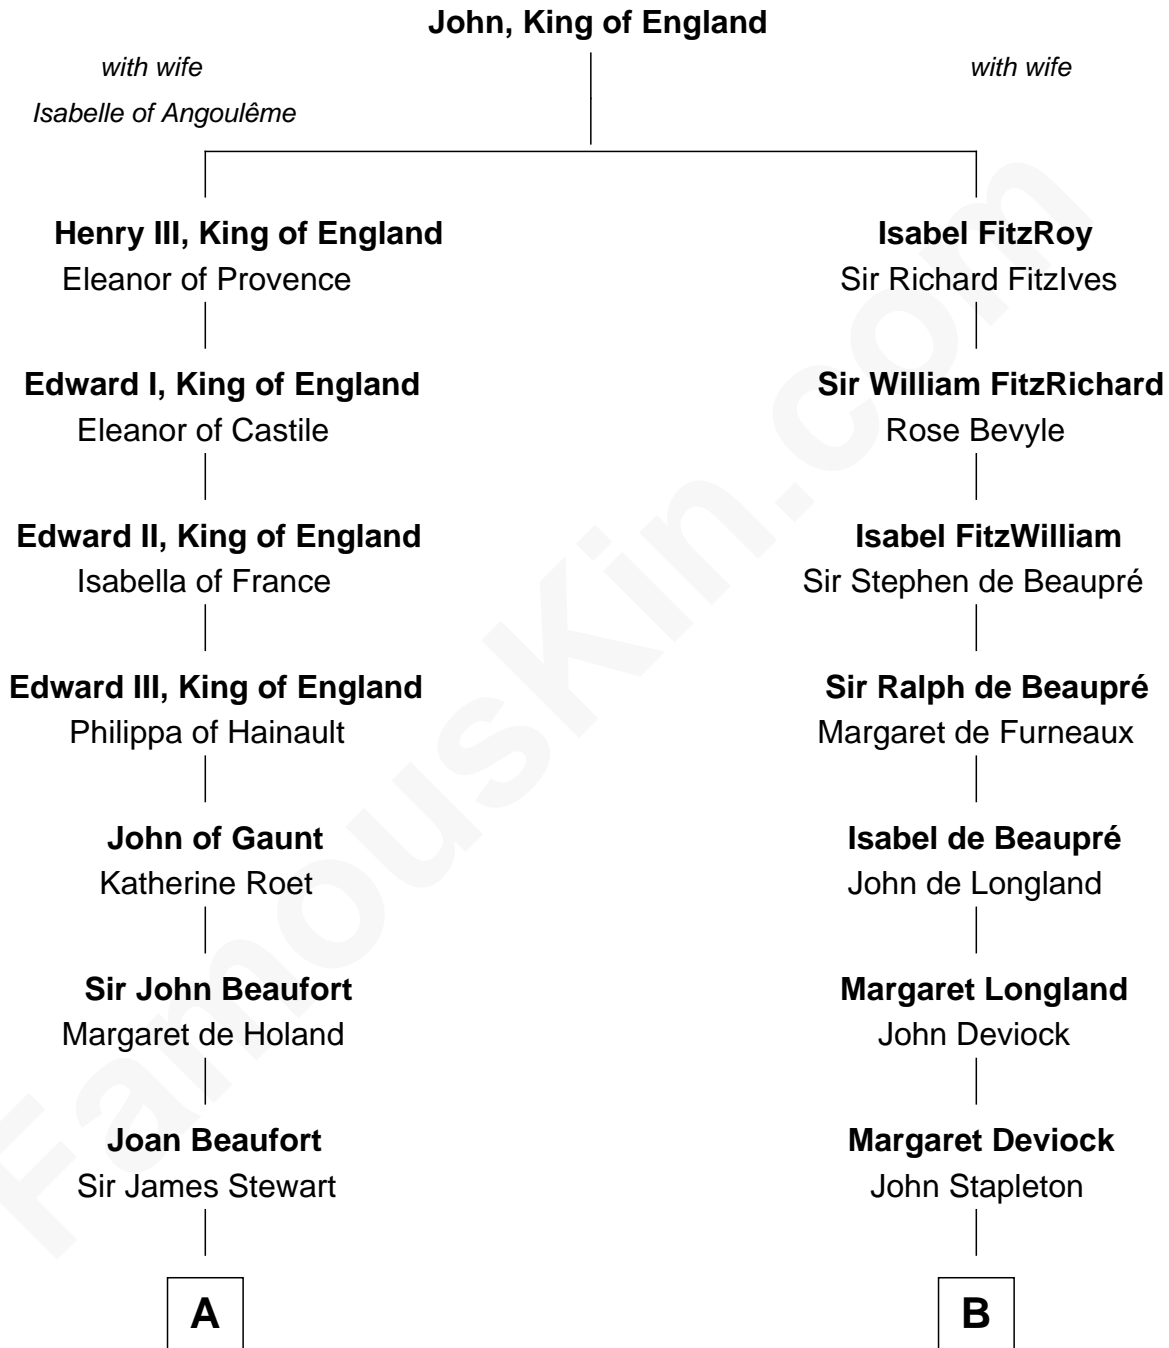

FamousKin.com
Relationship Chart of
Theodore Roosevelt
26th U.S. President

19th cousin 1 time removed of
Abraham Baldwin
Signer of the U.S. Constitution

C

Anne Irvine
James Bulloch

James Stephens Bulloch
Martha Stewart

Martha Bulloch
Theodore Roosevelt

Theodore Roosevelt
26th U.S. President

D

Timothy Baldwin
Bathsheba Stone

Michael Baldwin
Lucy Dudley

Abraham Baldwin
Signer of the U.S. Constitution

FamousKin.com