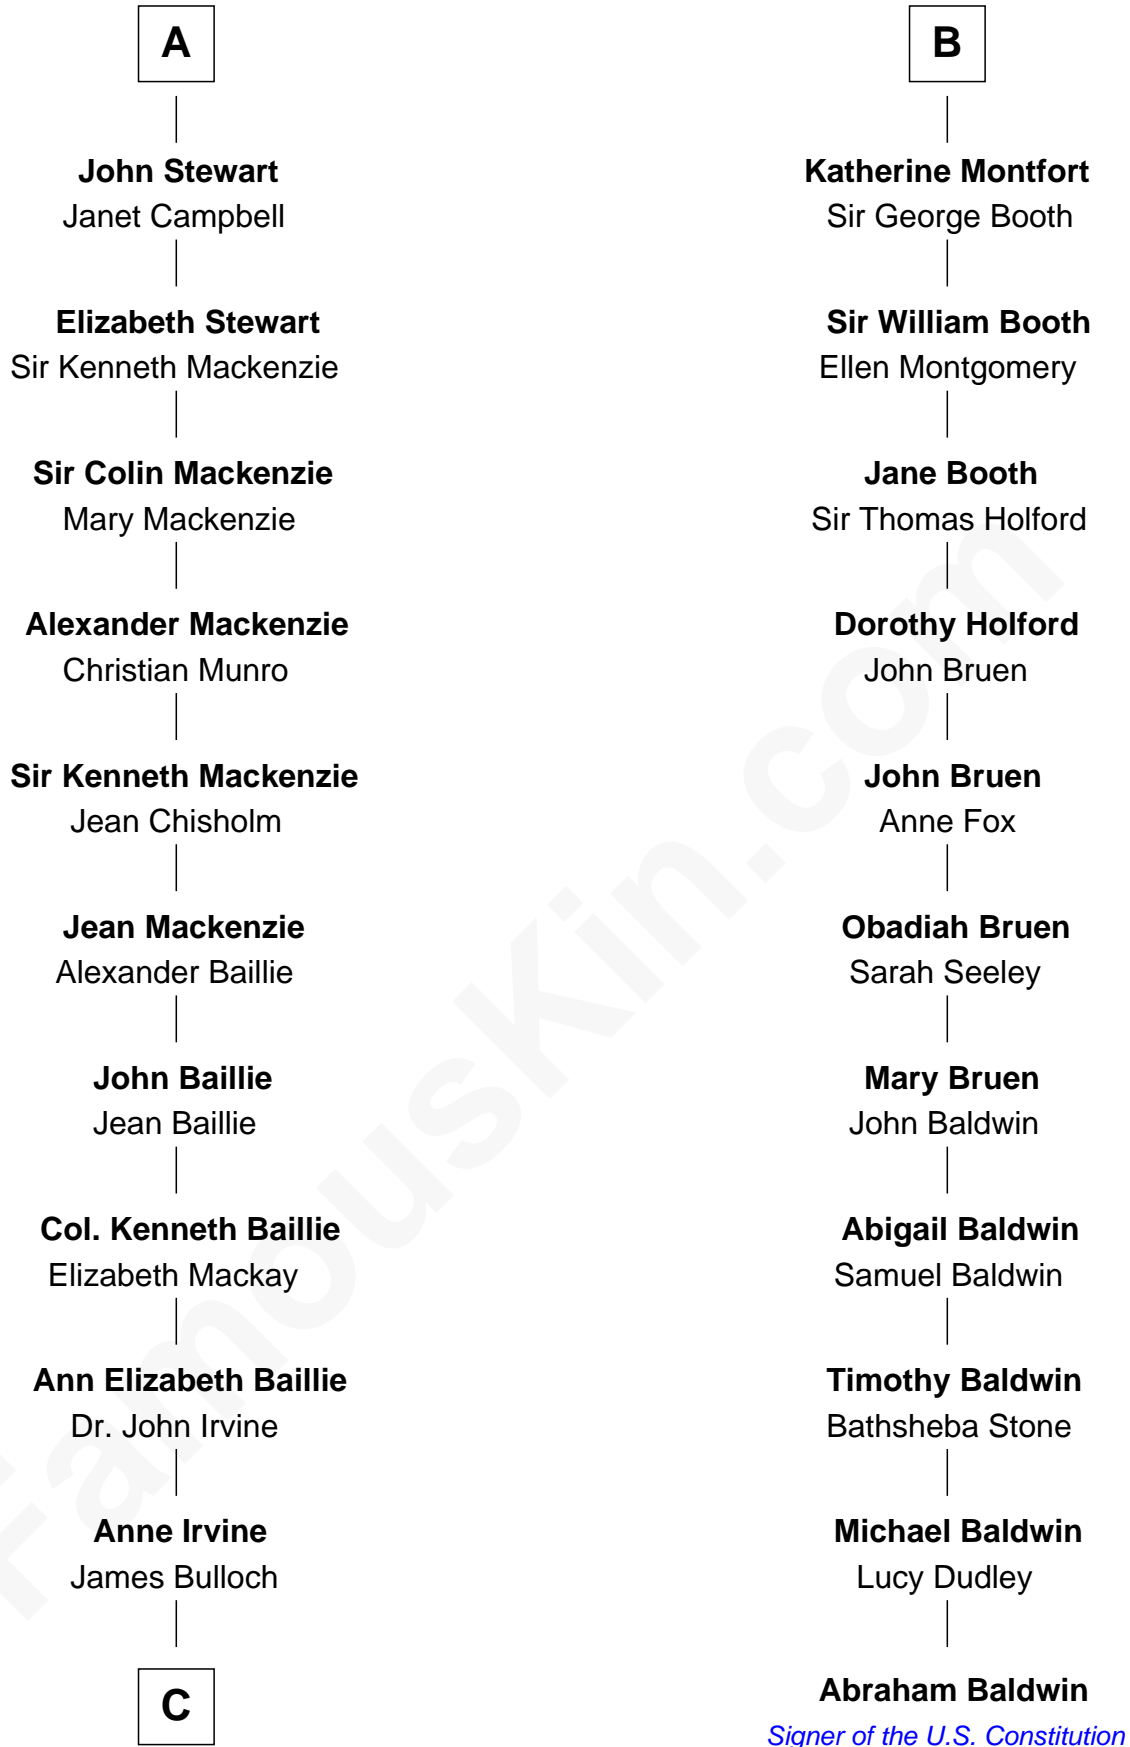

FamousKin.com
Relationship Chart of
Theodore Roosevelt
26th U.S. President

17th cousin 2 times removed of
Abraham Baldwin
Signer of the U.S. Constitution

C

James Stephens Bulloch

Martha Stewart

Martha Bulloch

Theodore Roosevelt

Theodore Roosevelt

26th U.S. President

FamousKin.com