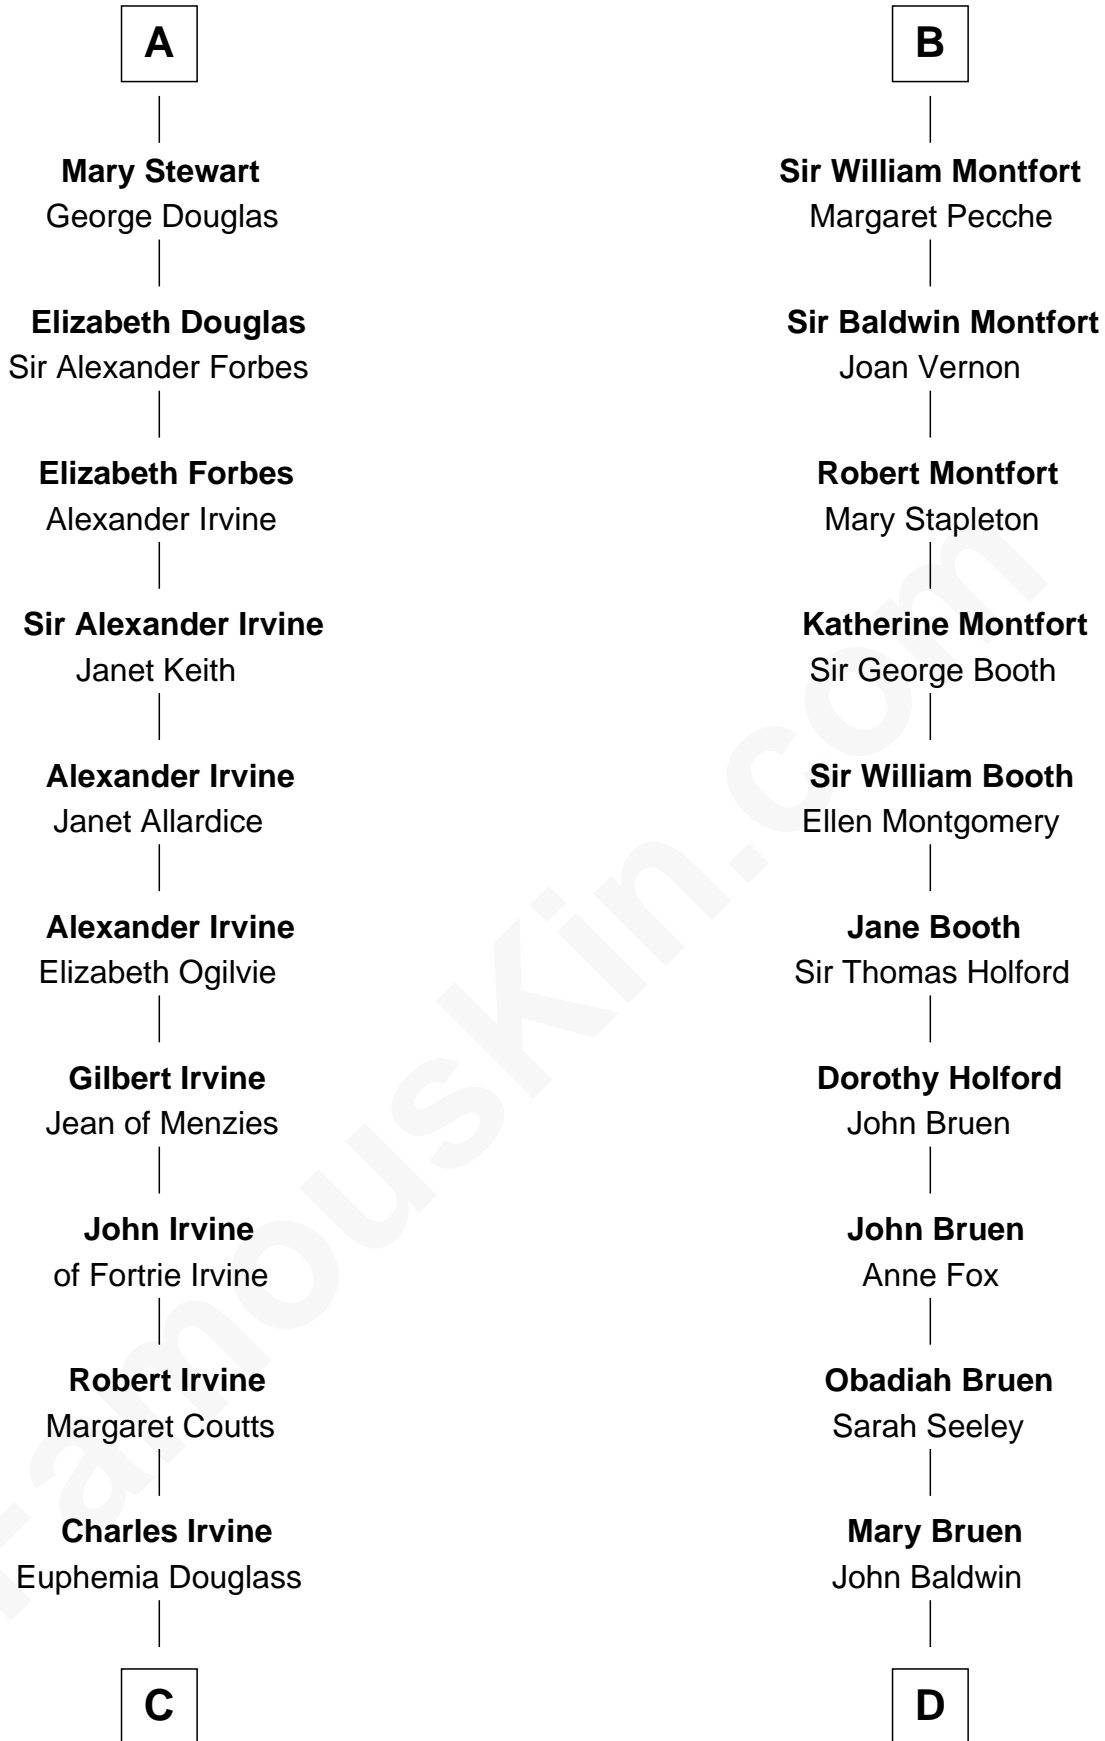

FamousKin.com
Relationship Chart of
Theodore Roosevelt
26th U.S. President

20th cousin 1 time removed of
Abraham Baldwin
Signer of the U.S. Constitution

C

Dr. John Irvine
Ann Elizabeth Baillie

Anne Irvine
James Bulloch

James Stephens Bulloch
Martha Stewart

Martha Bulloch
Theodore Roosevelt

Theodore Roosevelt
26th U.S. President

D

Abigail Baldwin
Samuel Baldwin

Timothy Baldwin
Bathsheba Stone

Michael Baldwin
Lucy Dudley

Abraham Baldwin
Signer of the U.S. Constitution