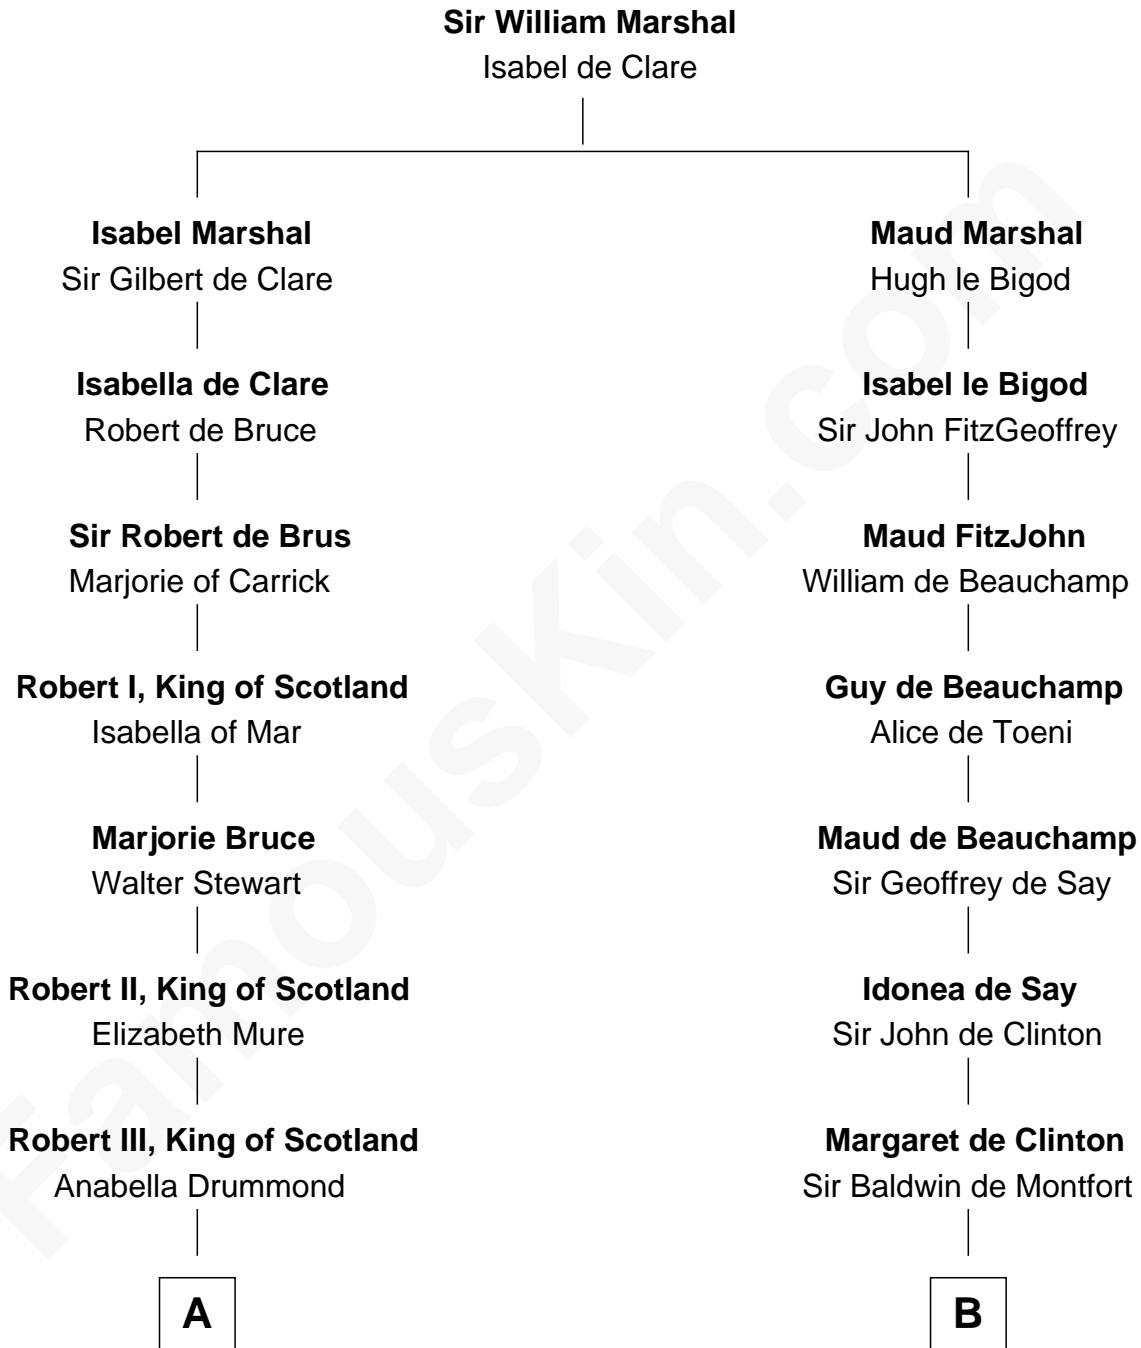

FamousKin.com
Relationship Chart of
Theodore Roosevelt
26th U.S. President

20th cousin 1 time removed of
Abraham Baldwin
Signer of the U.S. Constitution

C

Dr. John Irvine
Ann Elizabeth Baillie

Anne Irvine
James Bulloch

James Stephens Bulloch
Martha Stewart

Martha Bulloch
Theodore Roosevelt

Theodore Roosevelt
26th U.S. President

D

Abigail Baldwin
Samuel Baldwin

Timothy Baldwin
Bathsheba Stone

Michael Baldwin
Lucy Dudley

Abraham Baldwin
Signer of the U.S. Constitution