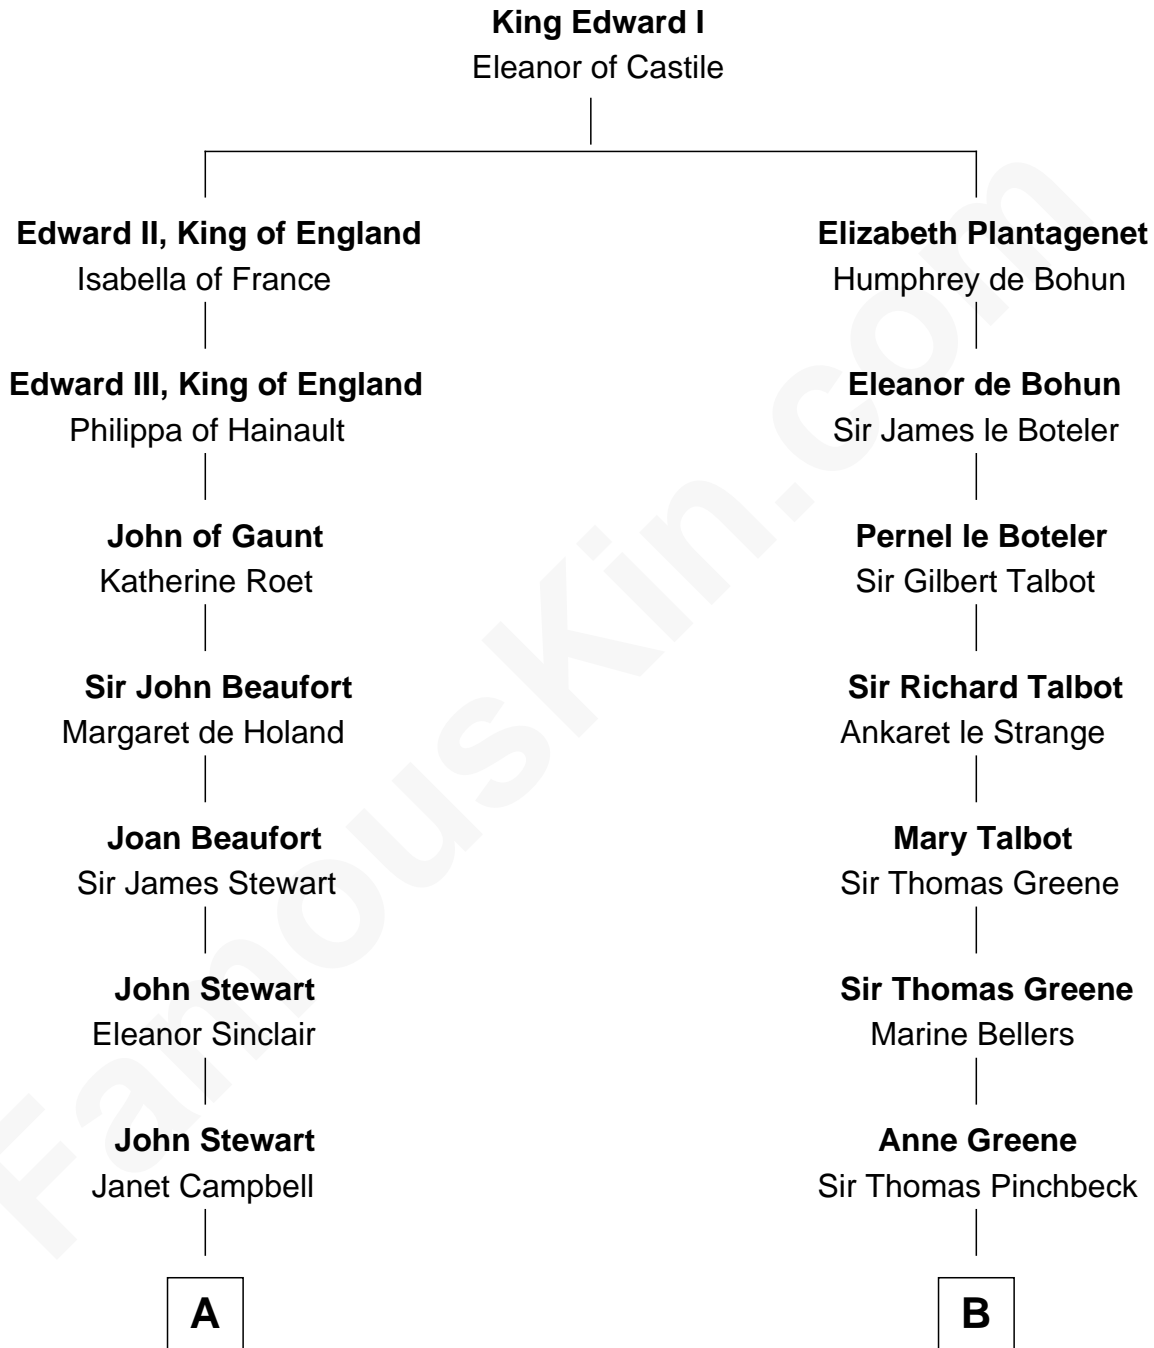

FamousKin.com
Relationship Chart of
Theodore Roosevelt
26th U.S. President

16th cousin 2 times removed of

Charles Carroll
Signer of the Declaration of Independence

C

—
Martha Bulloch
Theodore Roosevelt

—
Theodore Roosevelt
26th U.S. President

FamousKin.com