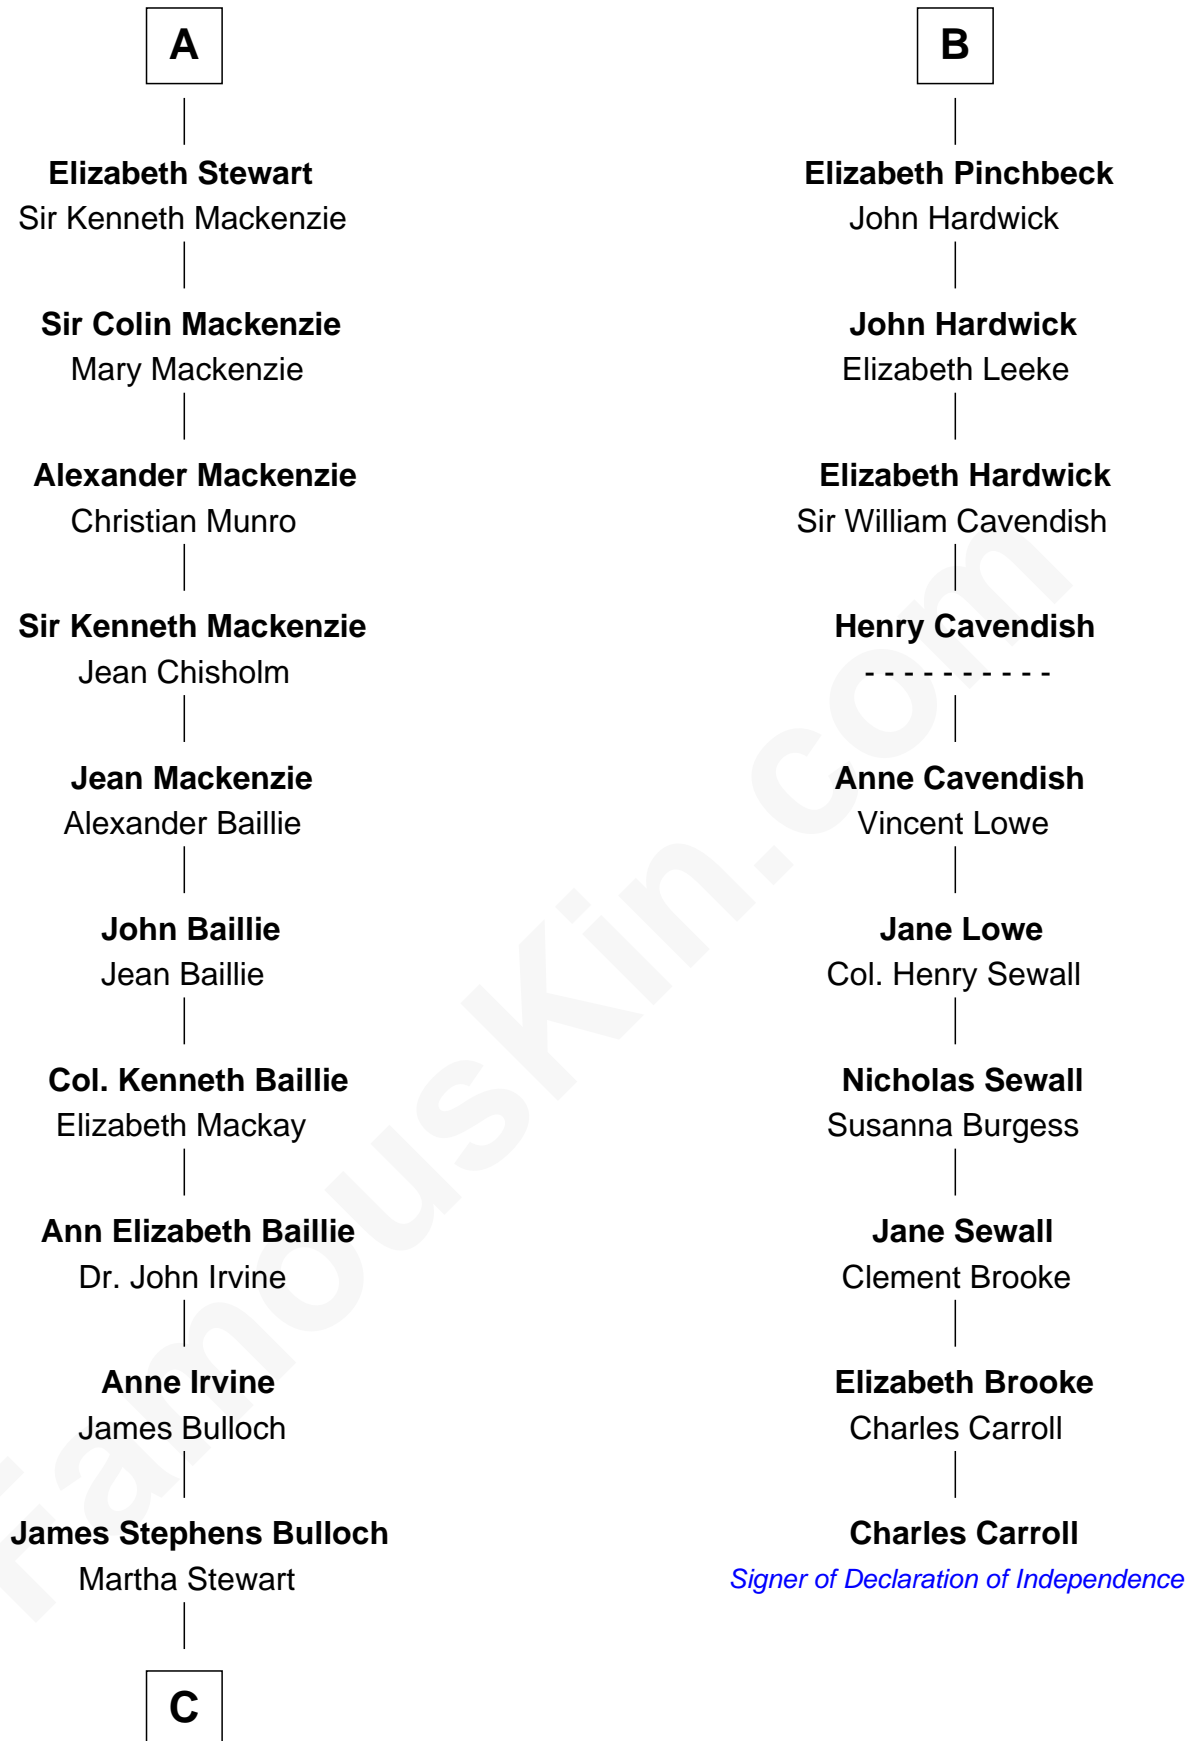

FamousKin.com
Relationship Chart of
Theodore Roosevelt
26th U.S. President

16th cousin 2 times removed of

Charles Carroll
Signer of the Declaration of Independence

C

—
Martha Bulloch
Theodore Roosevelt

—
Theodore Roosevelt
26th U.S. President

FamousKin.com