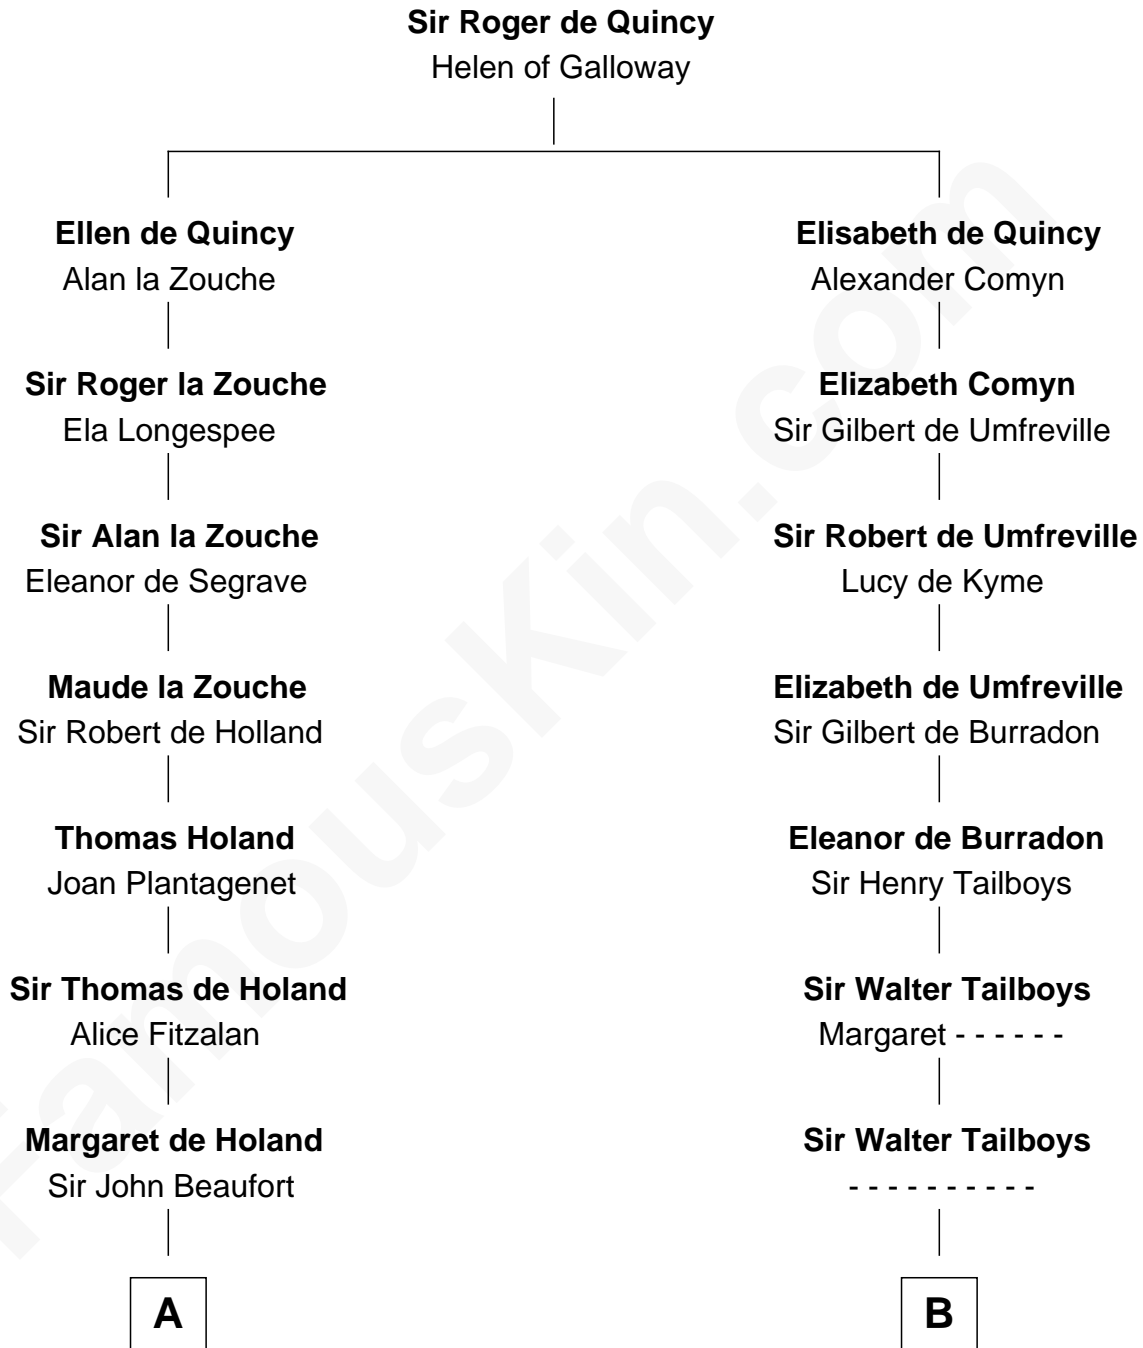

FamousKin.com
Relationship Chart of
Theodore Roosevelt
26th U.S. President

18th cousin 3 times removed of

Charles Carroll
Signer of the Declaration of Independence

C

Ann Elizabeth Baillie

Dr. John Irvine

Anne Irvine

James Bulloch

James Stephens Bulloch

Martha Stewart

Martha Bulloch

Theodore Roosevelt

Theodore Roosevelt

26th U.S. President

D