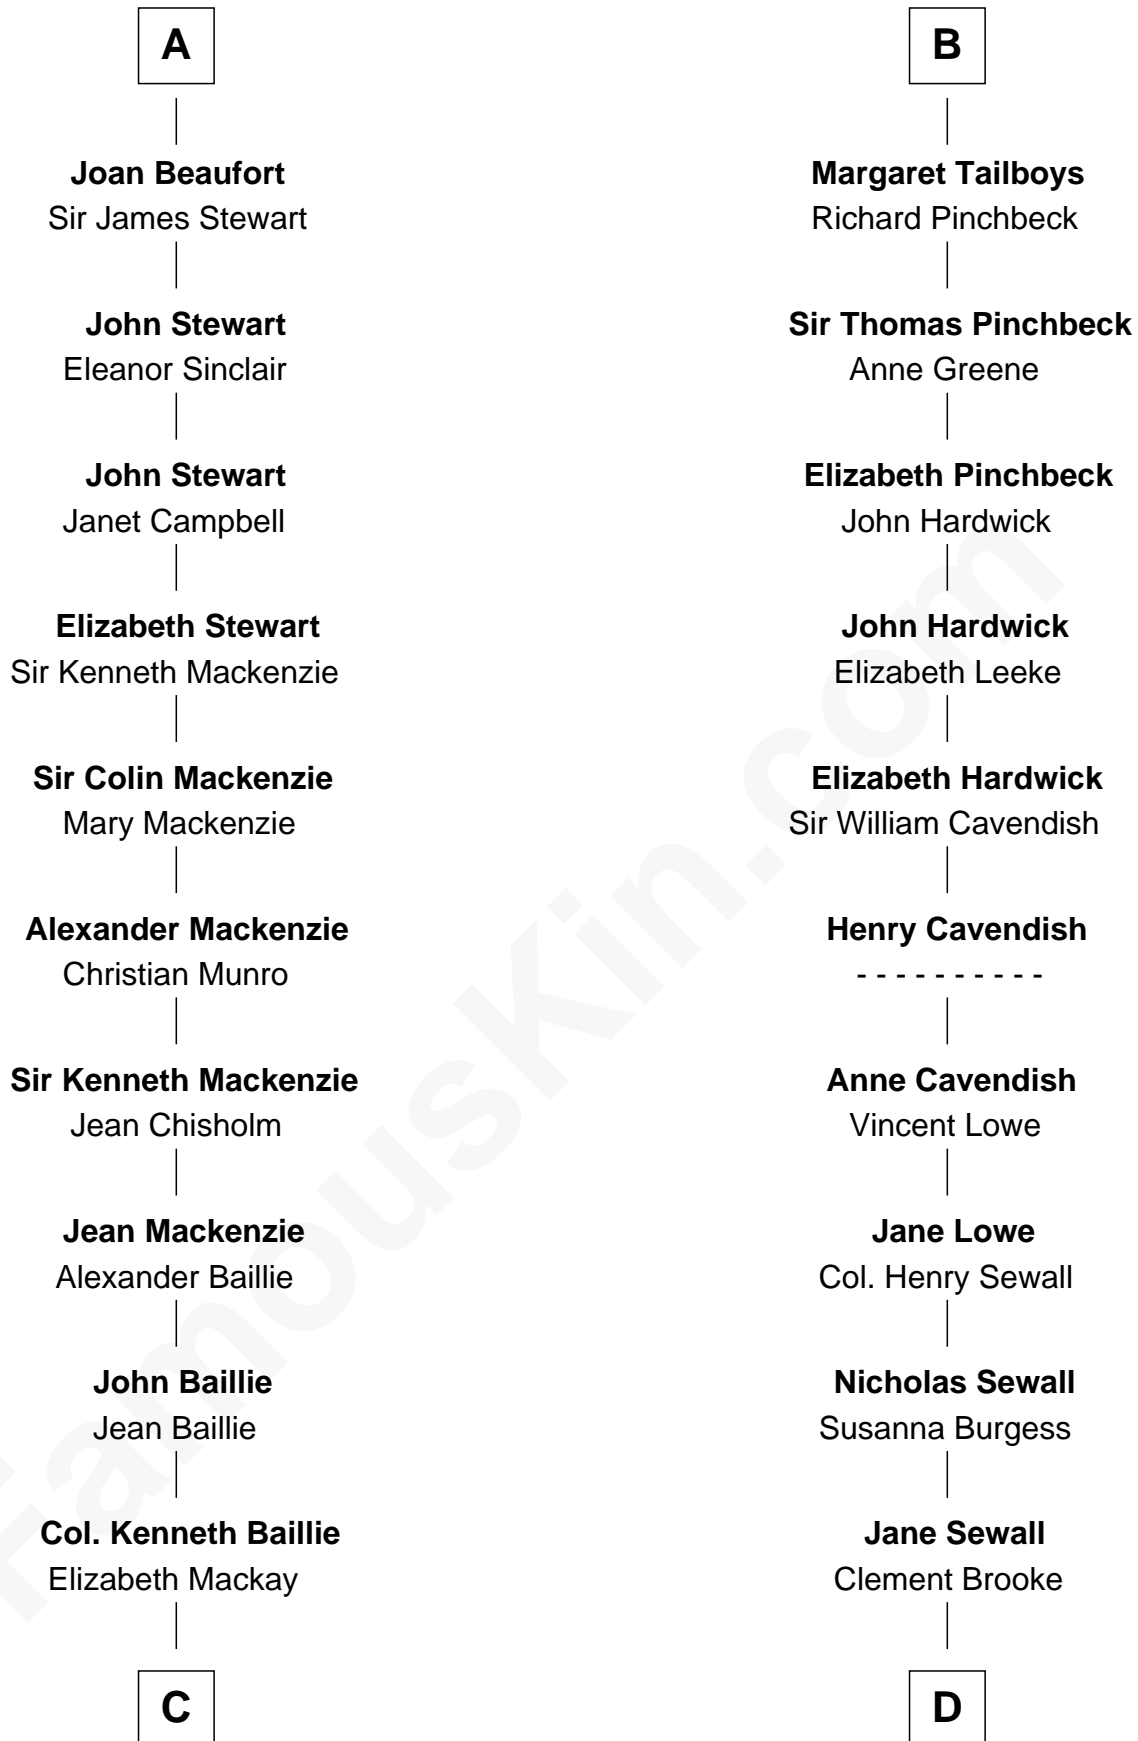

FamousKin.com
Relationship Chart of
Theodore Roosevelt
26th U.S. President

18th cousin 3 times removed of

Charles Carroll
Signer of the Declaration of Independence

C

Ann Elizabeth Baillie

Dr. John Irvine

Anne Irvine

James Bulloch

James Stephens Bulloch

Martha Stewart

Martha Bulloch

Theodore Roosevelt

Theodore Roosevelt

26th U.S. President

D