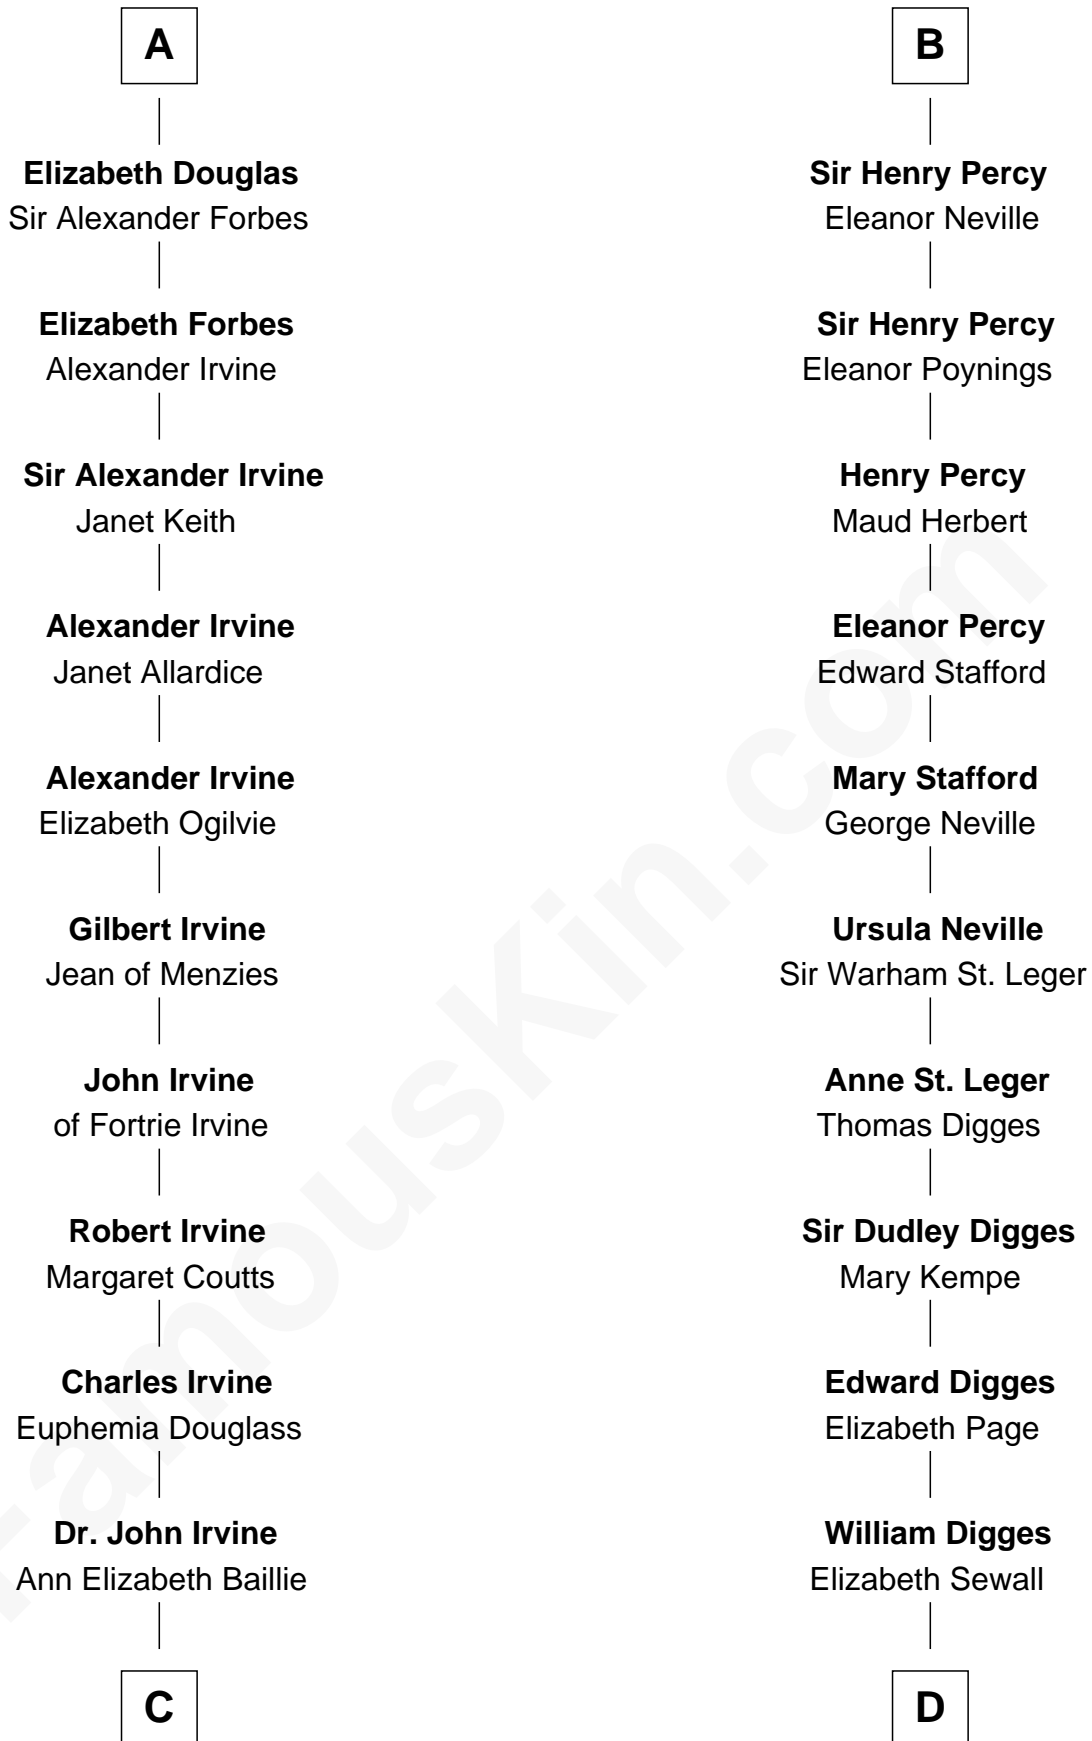

FamousKin.com
Relationship Chart of
Theodore Roosevelt
26th U.S. President

19th cousin 1 time removed of
Daniel Carroll
Signer of the U.S. Constitution

C

Anne Irvine
James Bulloch

James Stephens Bulloch
Martha Stewart

Martha Bulloch
Theodore Roosevelt

Theodore Roosevelt
26th U.S. President

D

Anne Digges
Henry Darnall

Eleanor Darnall
Daniel Carroll

Daniel Carroll
Signer of the U.S. Constitution

FamousKin.com