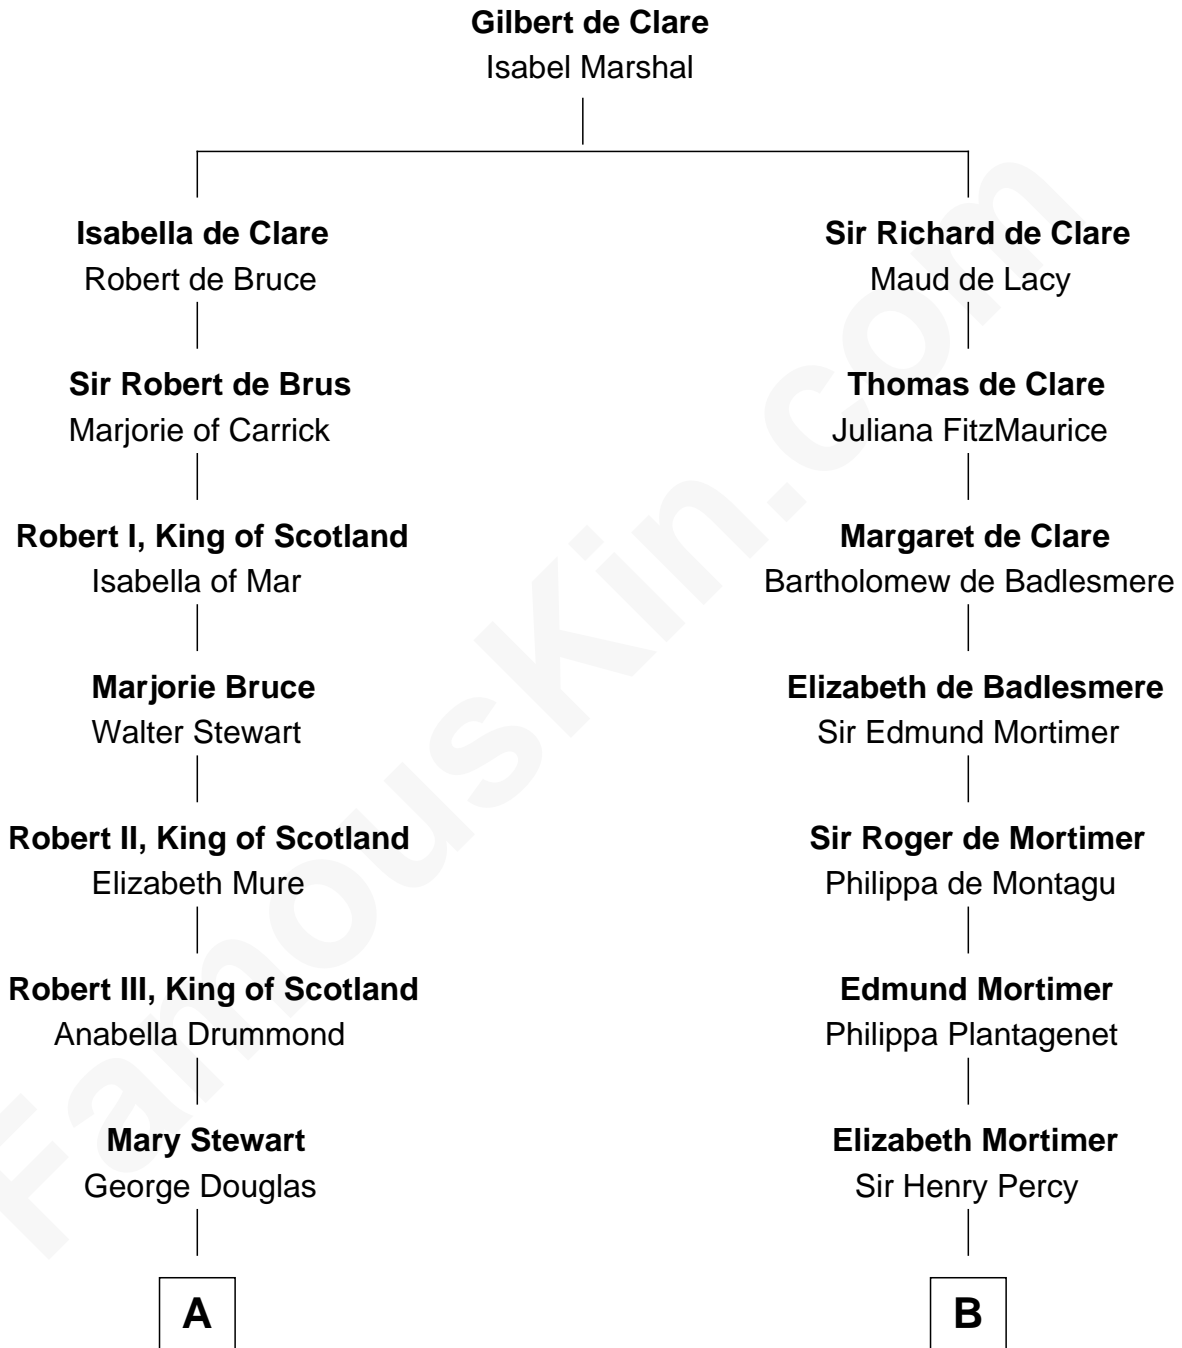

FamousKin.com
Relationship Chart of
Theodore Roosevelt
26th U.S. President

19th cousin 1 time removed of
Daniel Carroll
Signer of the U.S. Constitution

C

Anne Irvine
James Bulloch

James Stephens Bulloch
Martha Stewart

Martha Bulloch
Theodore Roosevelt

Theodore Roosevelt
26th U.S. President

D

Anne Digges
Henry Darnall

Eleanor Darnall
Daniel Carroll

Daniel Carroll
Signer of the U.S. Constitution

FamousKin.com