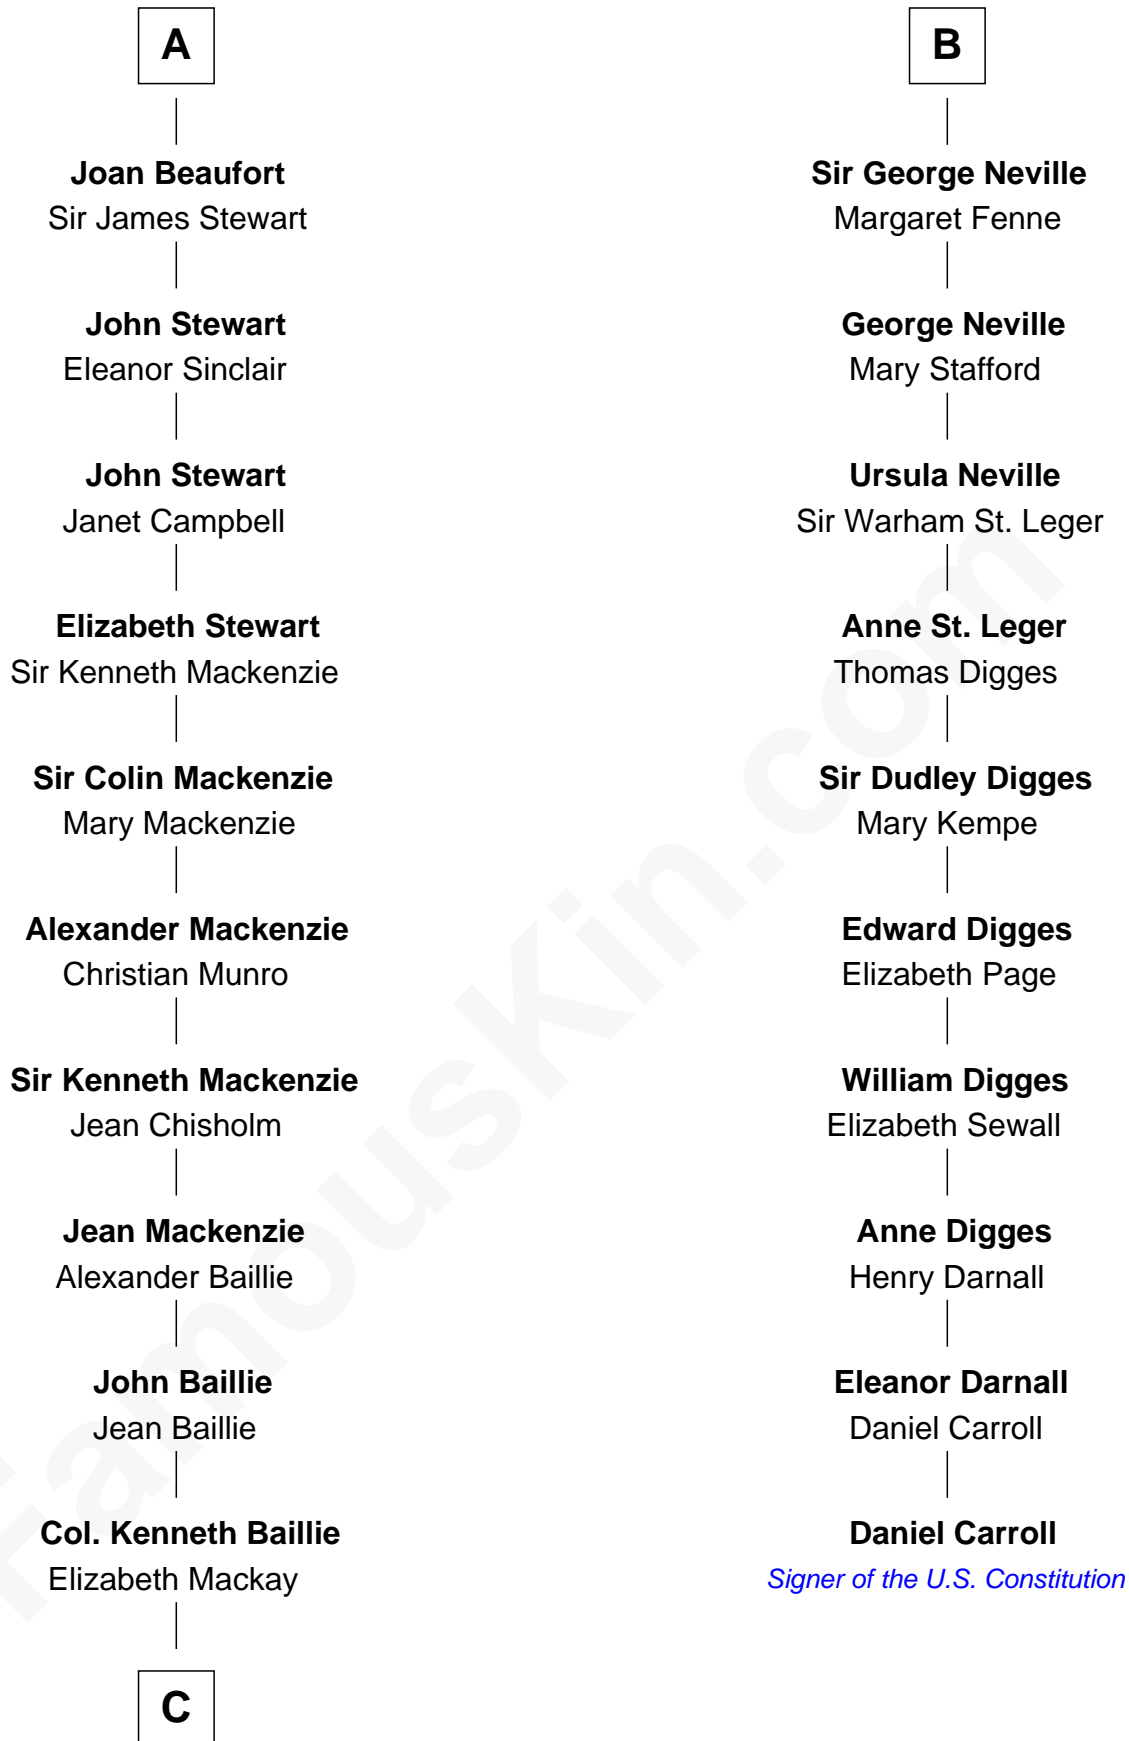

FamousKin.com
Relationship Chart of
Theodore Roosevelt
26th U.S. President

16th cousin 5 times removed of
Daniel Carroll
Signer of the U.S. Constitution

C

Ann Elizabeth Baillie

Dr. John Irvine

Anne Irvine

James Bulloch

James Stephens Bulloch

Martha Stewart

Martha Bulloch

Theodore Roosevelt

Theodore Roosevelt

26th U.S. President

FamousKin.com