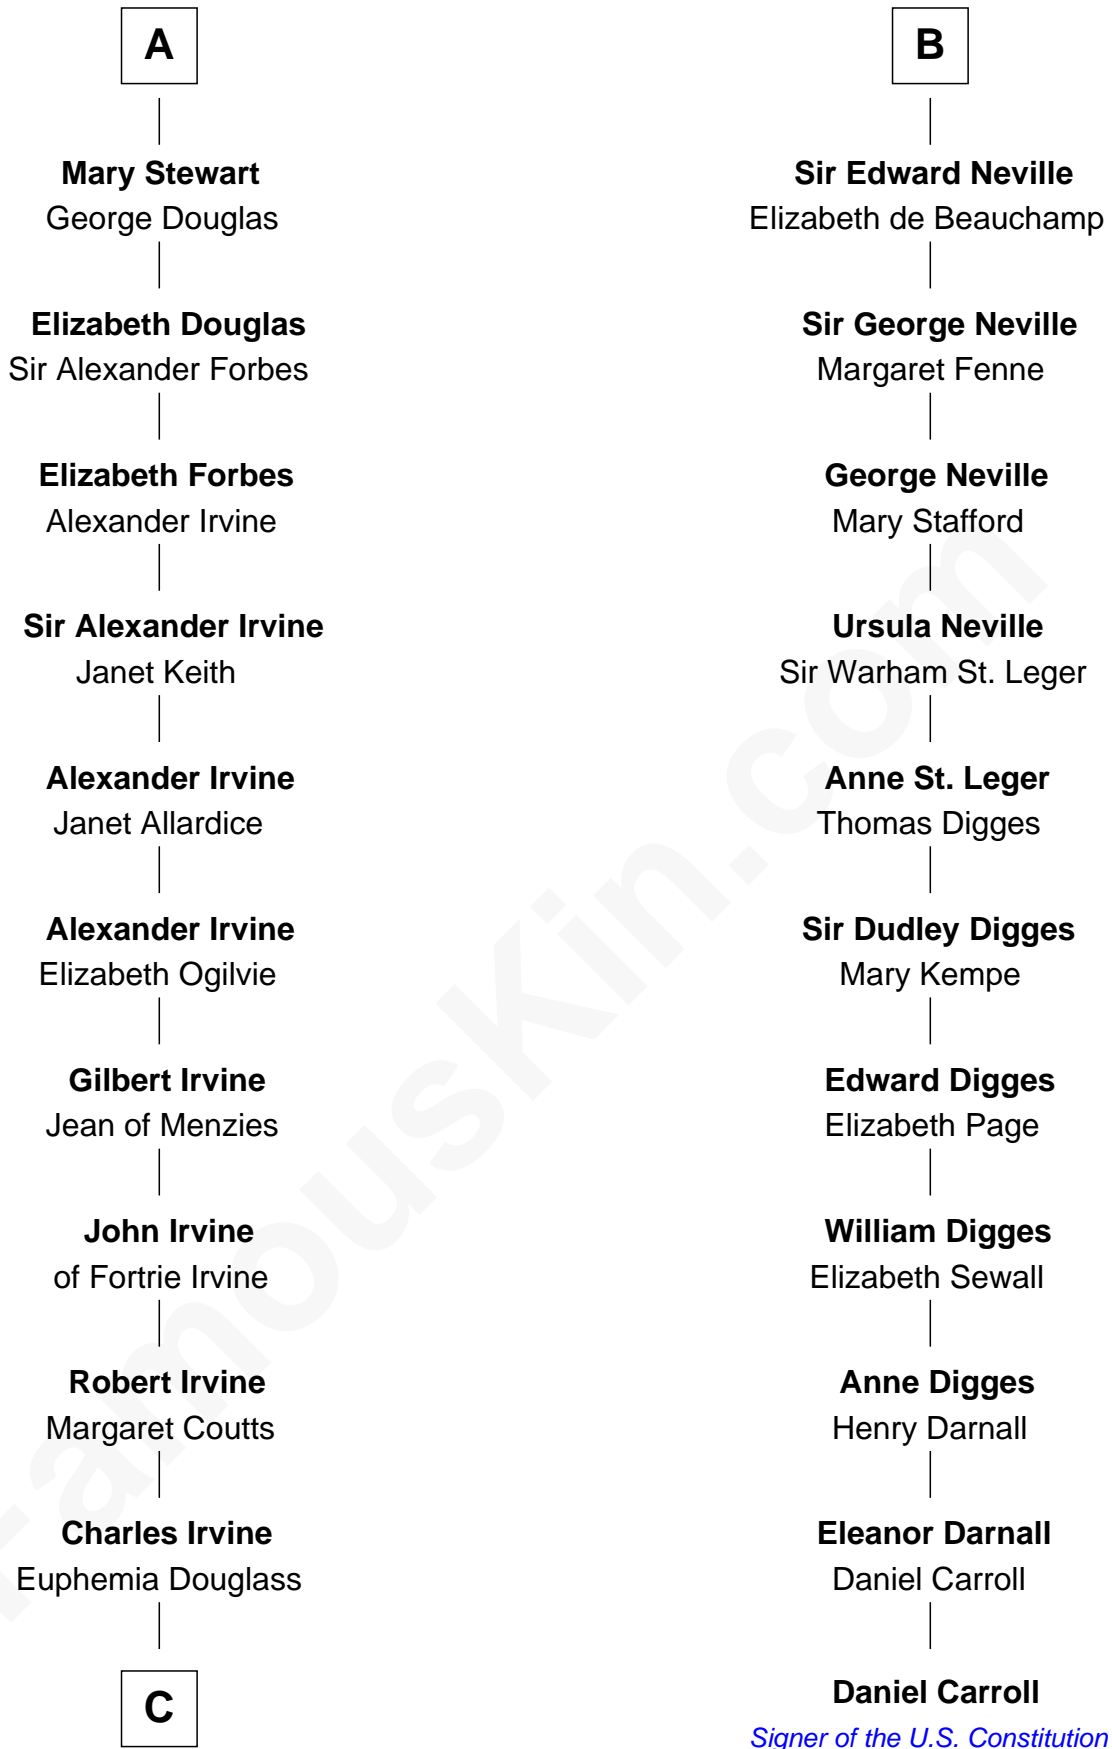

**FamousKin.com**  
**Relationship Chart of**  
**Theodore Roosevelt**  
*26th U.S. President*

**17th cousin 4 times removed of**  
**Daniel Carroll**  
*Signer of the U.S. Constitution*

**C**

—  
**Dr. John Irvine**  
Ann Elizabeth Baillie

—  
**Anne Irvine**  
James Bulloch

—  
**James Stephens Bulloch**  
Martha Stewart

—  
**Martha Bulloch**  
Theodore Roosevelt

—  
**Theodore Roosevelt**  
*26th U.S. President*

FamousKin.com