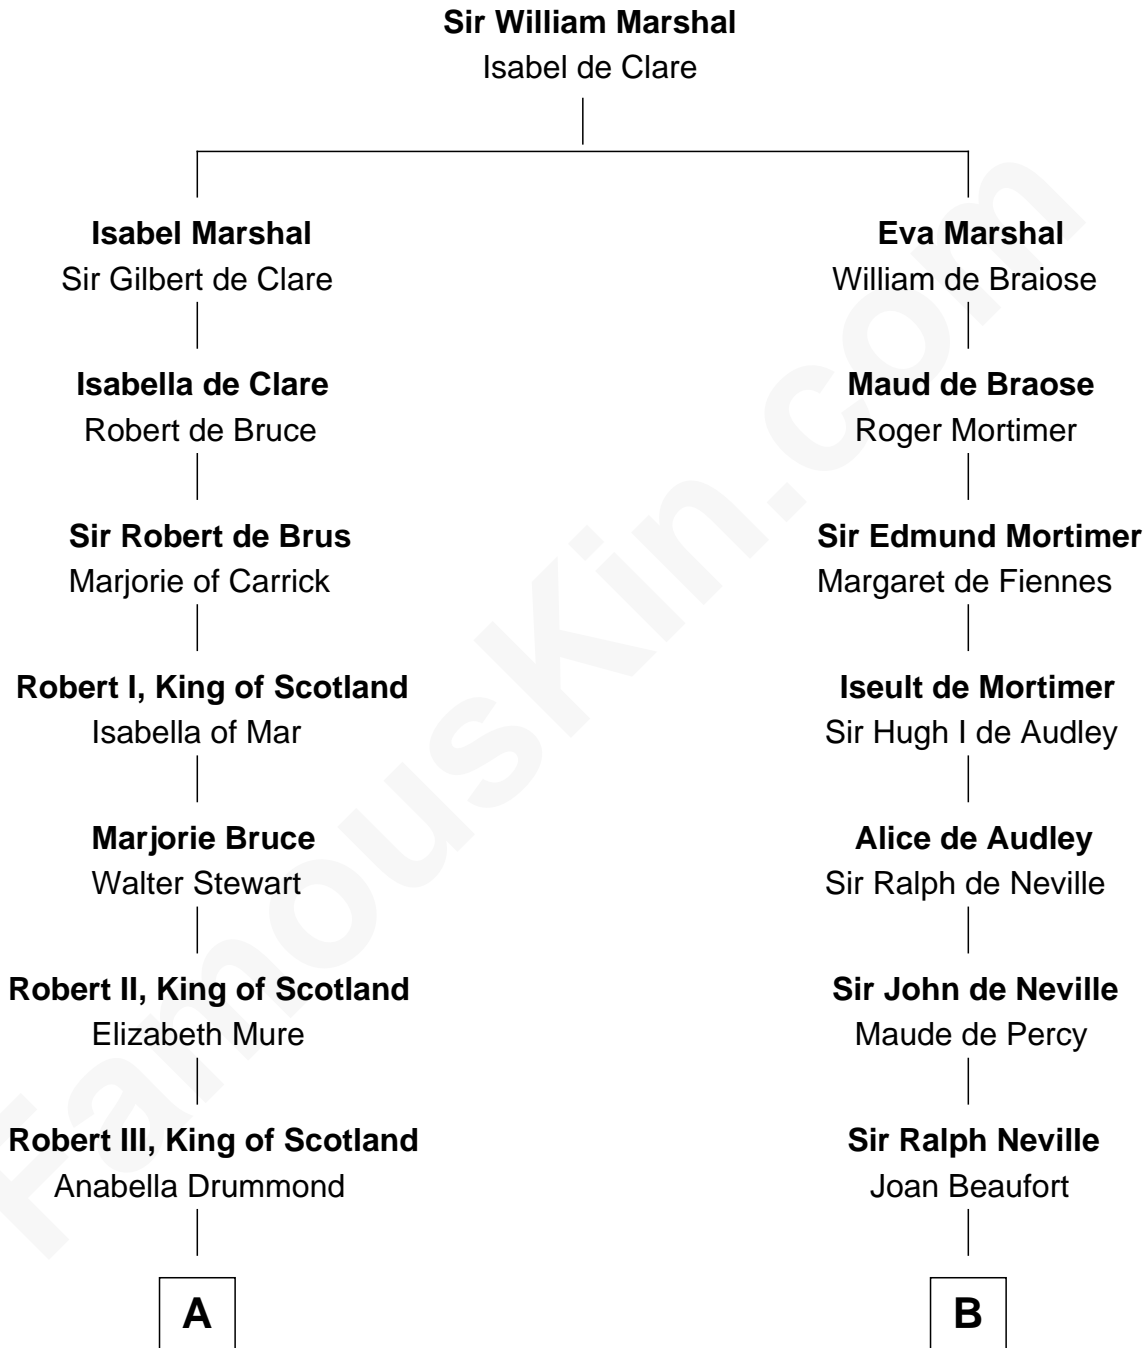

**FamousKin.com**  
**Relationship Chart of**  
**Theodore Roosevelt**  
*26th U.S. President*

**17th cousin 4 times removed of**  
**Daniel Carroll**  
*Signer of the U.S. Constitution*

**C**

—  
**Dr. John Irvine**  
Ann Elizabeth Baillie

—  
**Anne Irvine**  
James Bulloch

—  
**James Stephens Bulloch**  
Martha Stewart

—  
**Martha Bulloch**  
Theodore Roosevelt

—  
**Theodore Roosevelt**  
*26th U.S. President*

FamousKin.com