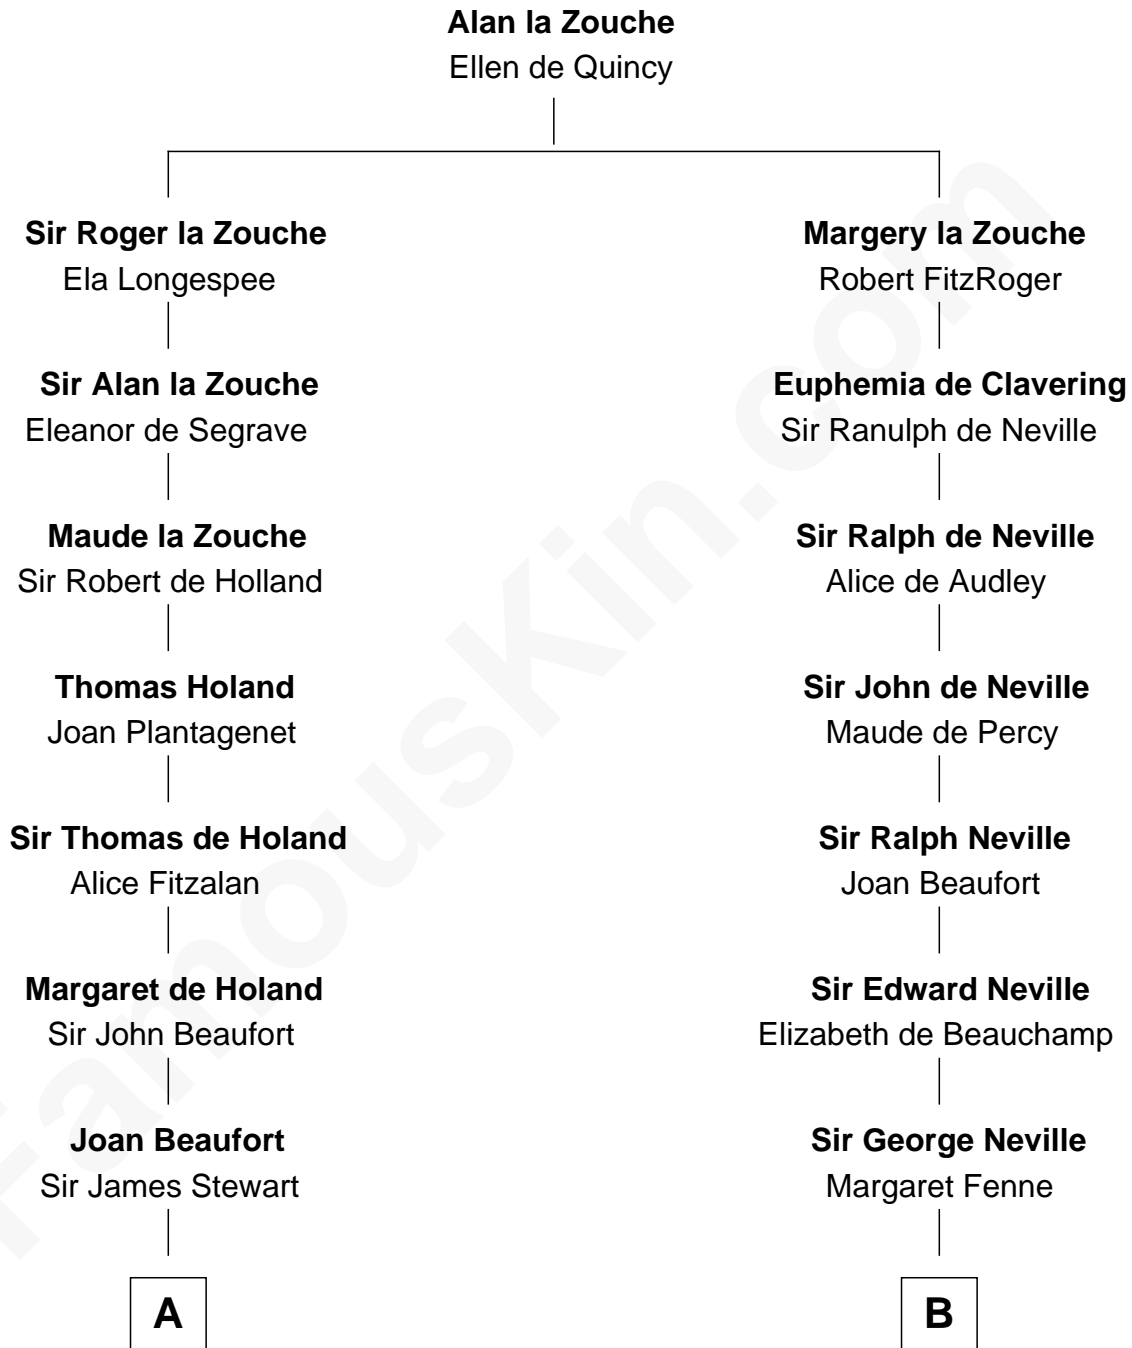

FamousKin.com
Relationship Chart of
Theodore Roosevelt
26th U.S. President

15th cousin 5 times removed of
John Carroll
Founder of Georgetown University

C

—
Anne Irvine
James Bulloch

—
James Stephens Bulloch
Martha Stewart

—
Martha Bulloch
Theodore Roosevelt

—
Theodore Roosevelt
26th U.S. President

FamousKin.com