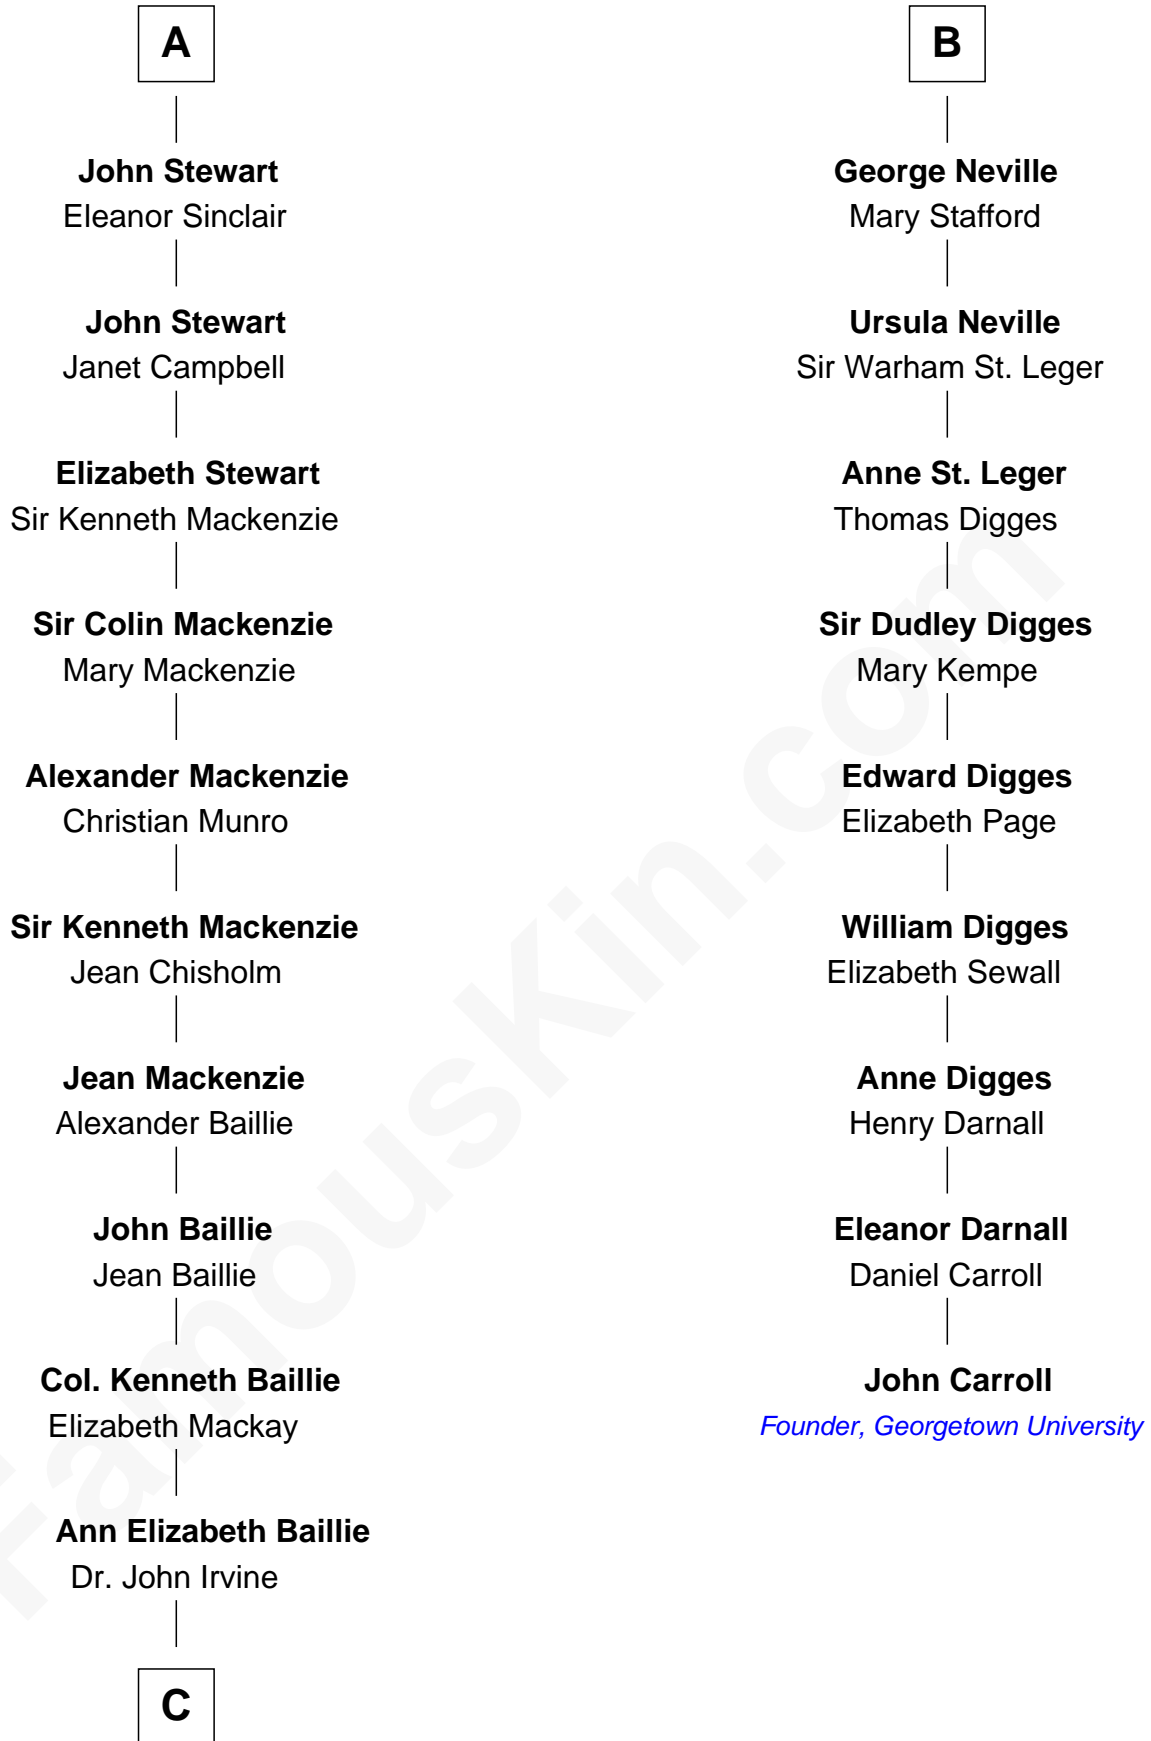

FamousKin.com
Relationship Chart of
Theodore Roosevelt
26th U.S. President

15th cousin 5 times removed of
John Carroll
Founder of Georgetown University

C

—
Anne Irvine
James Bulloch

—
James Stephens Bulloch
Martha Stewart

—
Martha Bulloch
Theodore Roosevelt

—
Theodore Roosevelt
26th U.S. President

FamousKin.com