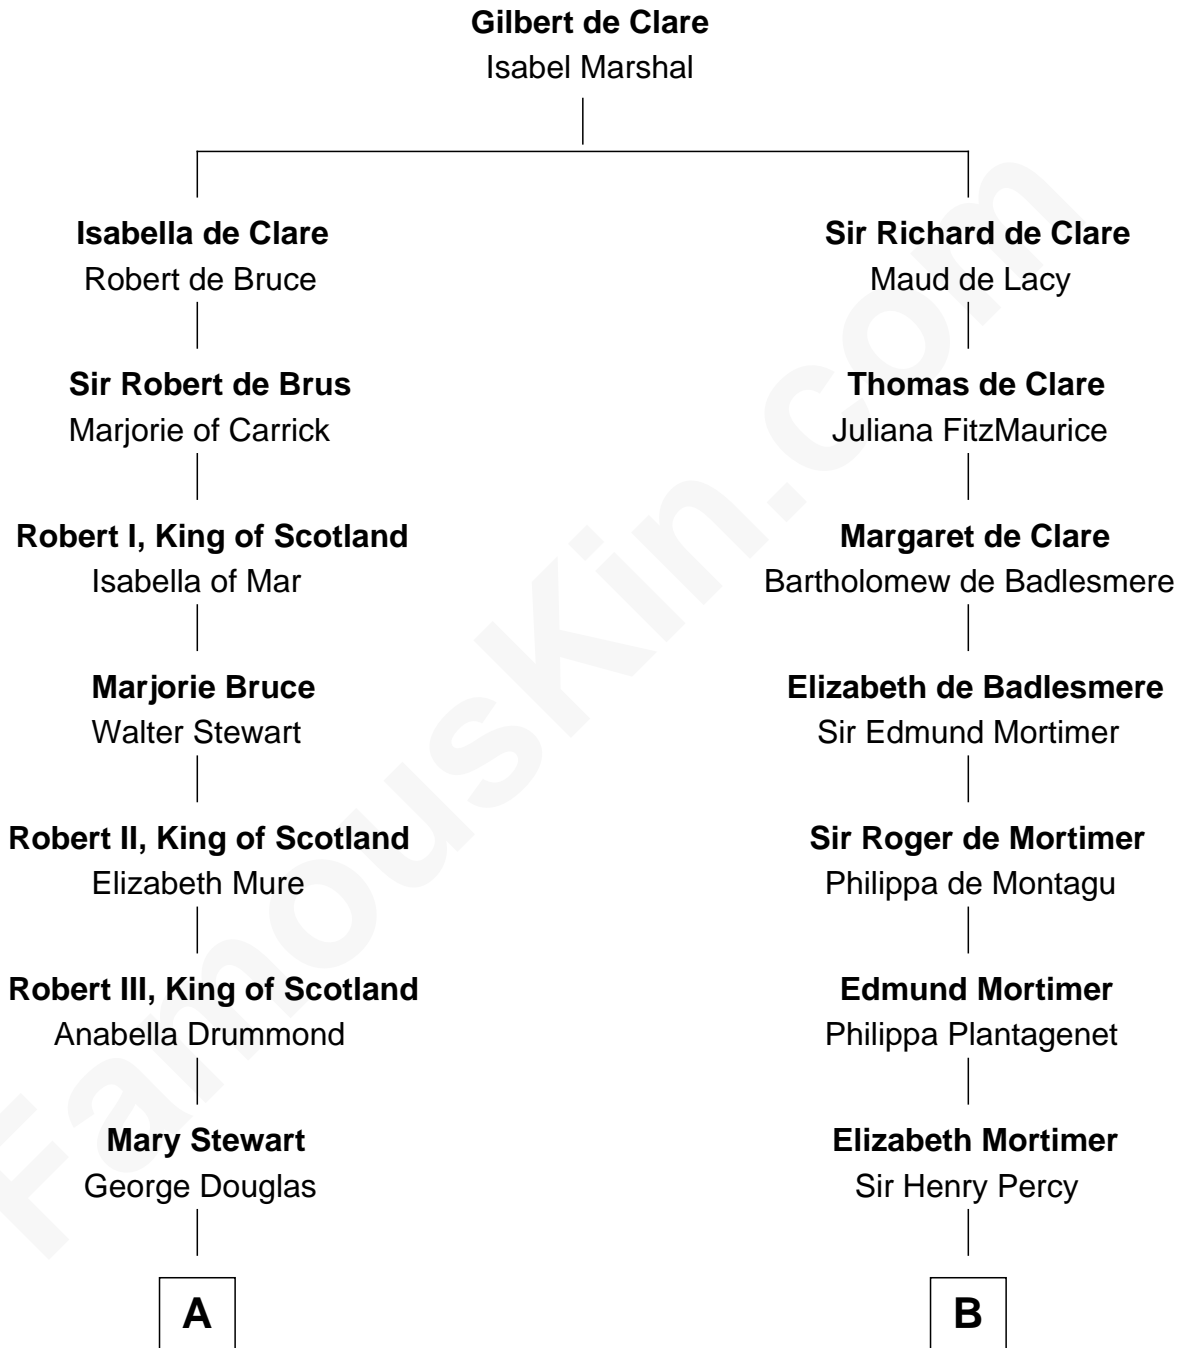

FamousKin.com
Relationship Chart of
Theodore Roosevelt
26th U.S. President

19th cousin 1 time removed of

John Carroll
Founder of Georgetown University

C

Anne Irvine
James Bulloch

James Stephens Bulloch
Martha Stewart

Martha Bulloch
Theodore Roosevelt

Theodore Roosevelt
26th U.S. President

D

Anne Digges
Henry Darnall

Eleanor Darnall
Daniel Carroll

John Carroll
Founder, Georgetown University

FamousKin.com