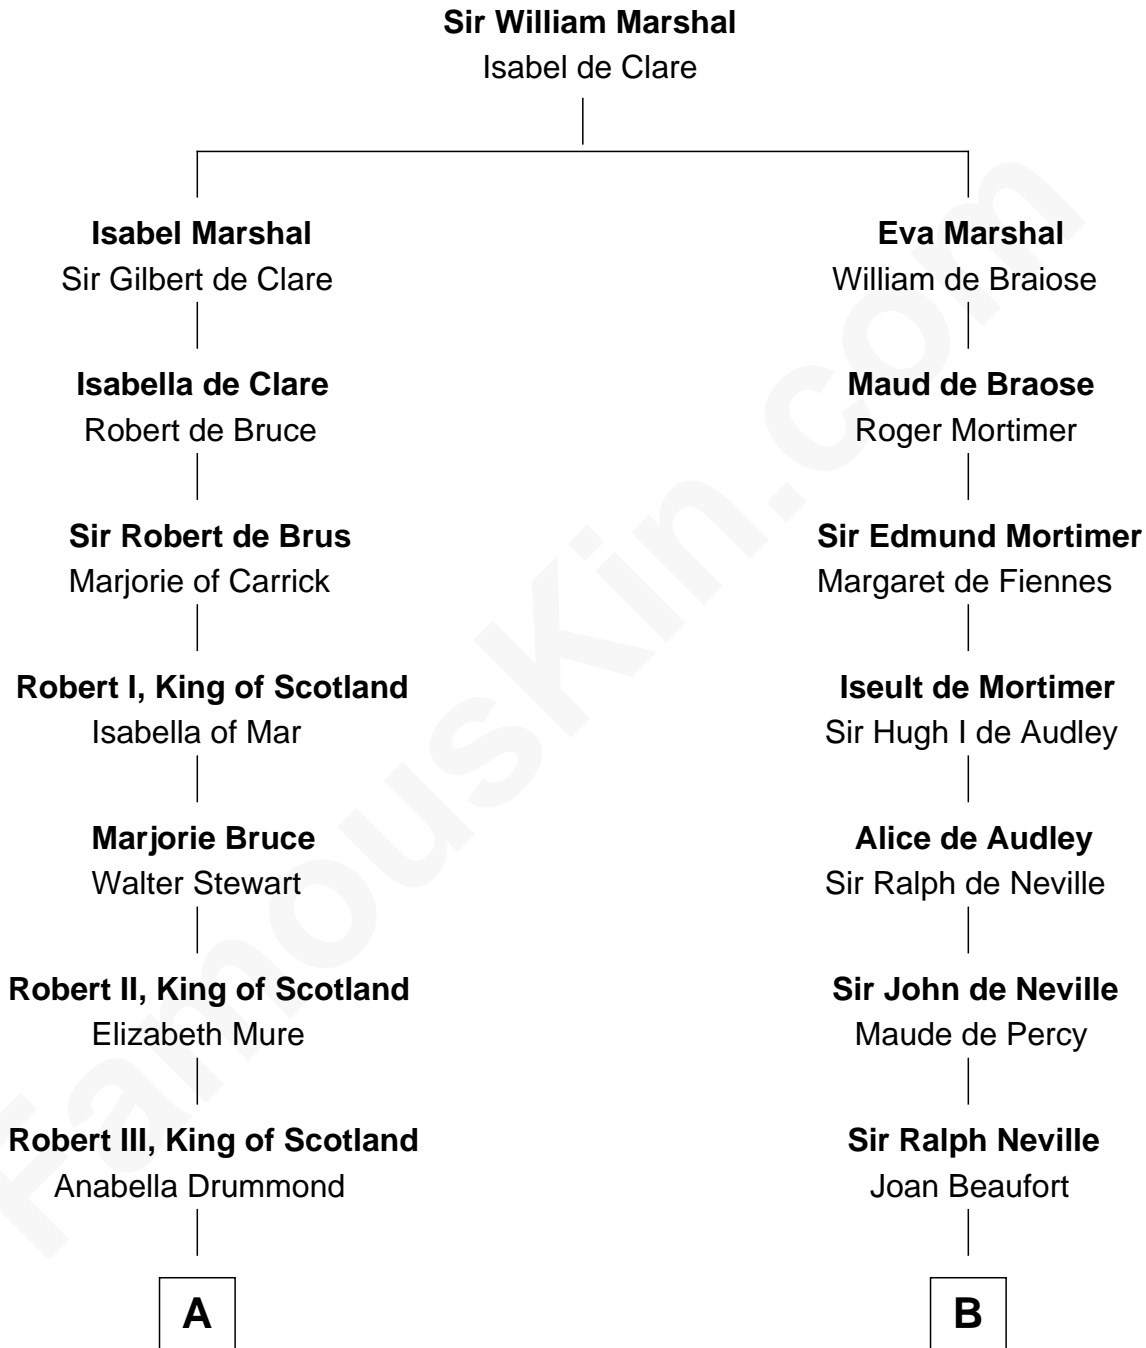

FamousKin.com
Relationship Chart of
Theodore Roosevelt
26th U.S. President

17th cousin 4 times removed of
John Carroll
Founder of Georgetown University

C

Dr. John Irvine
Ann Elizabeth Baillie

Anne Irvine
James Bulloch

James Stephens Bulloch
Martha Stewart

Martha Bulloch
Theodore Roosevelt

Theodore Roosevelt
26th U.S. President

FamousKin.com