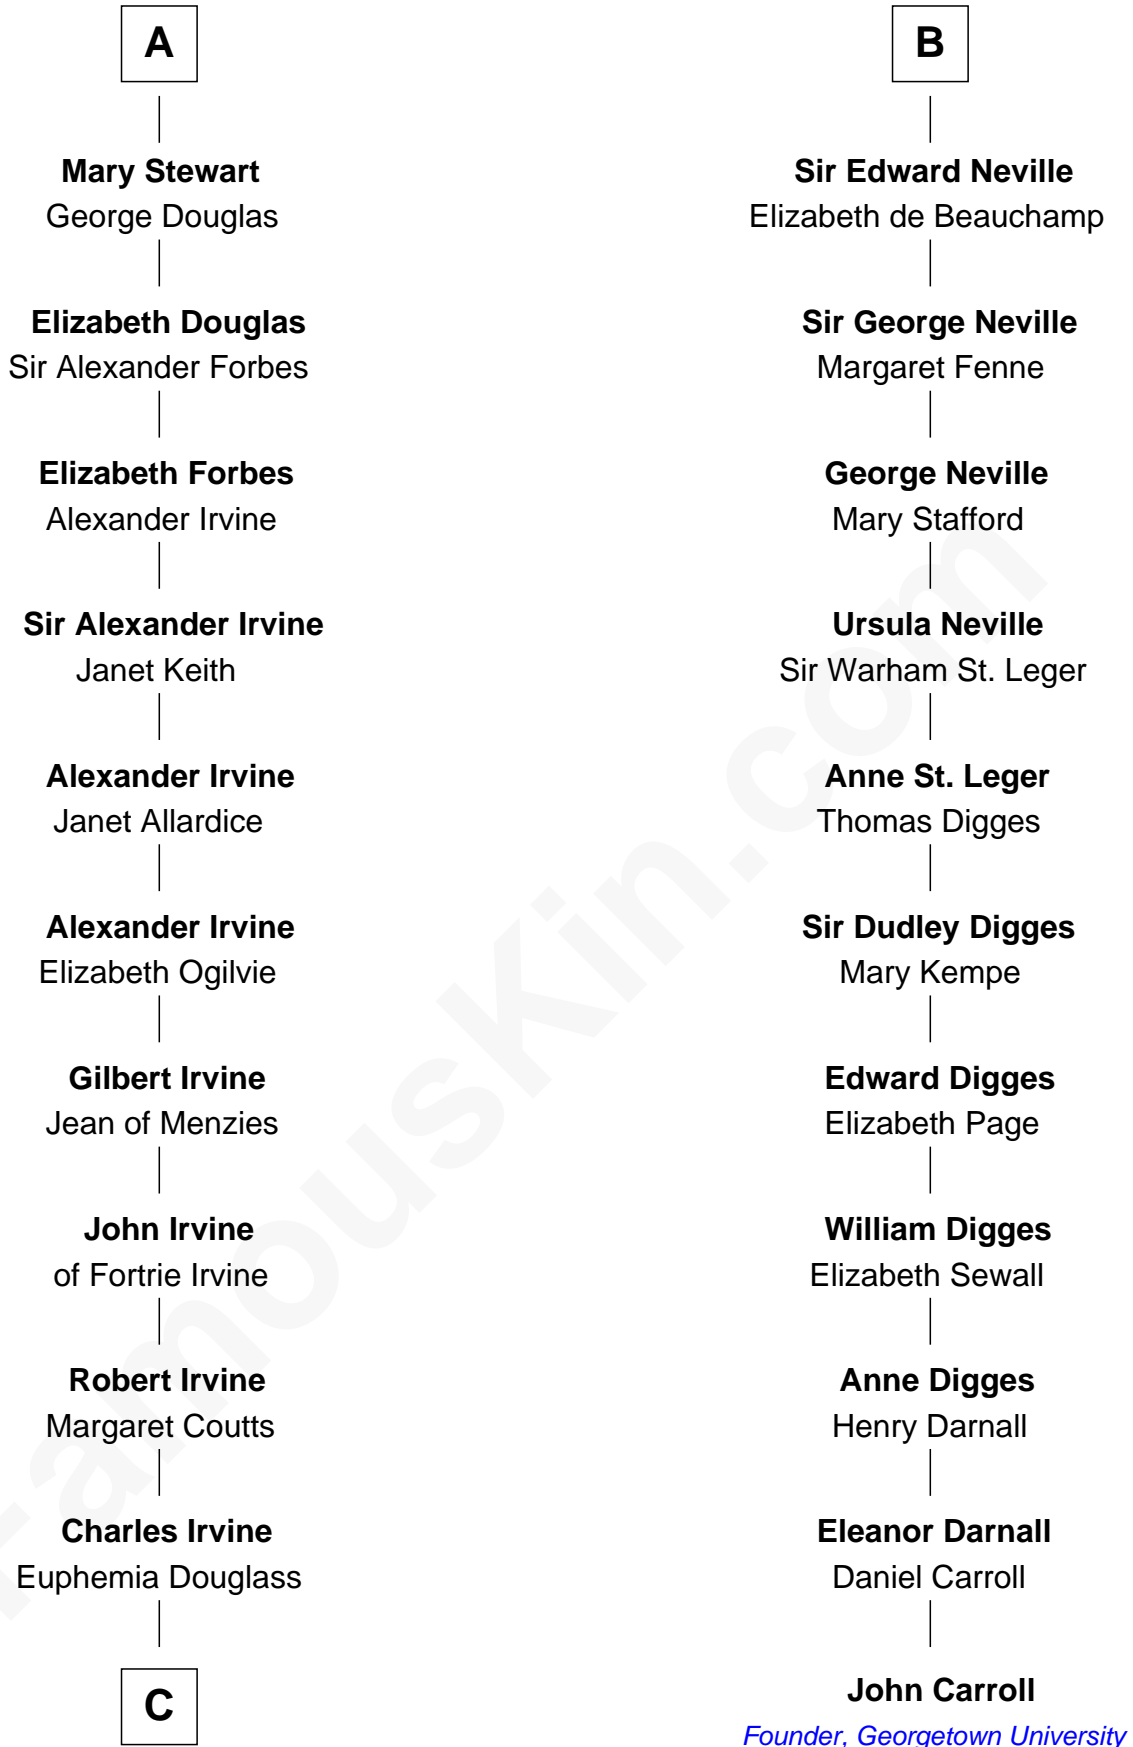

FamousKin.com
Relationship Chart of
Theodore Roosevelt
26th U.S. President

17th cousin 4 times removed of
John Carroll
Founder of Georgetown University

C

Dr. John Irvine
Ann Elizabeth Baillie

Anne Irvine
James Bulloch

James Stephens Bulloch
Martha Stewart

Martha Bulloch
Theodore Roosevelt

Theodore Roosevelt
26th U.S. President

FamousKin.com