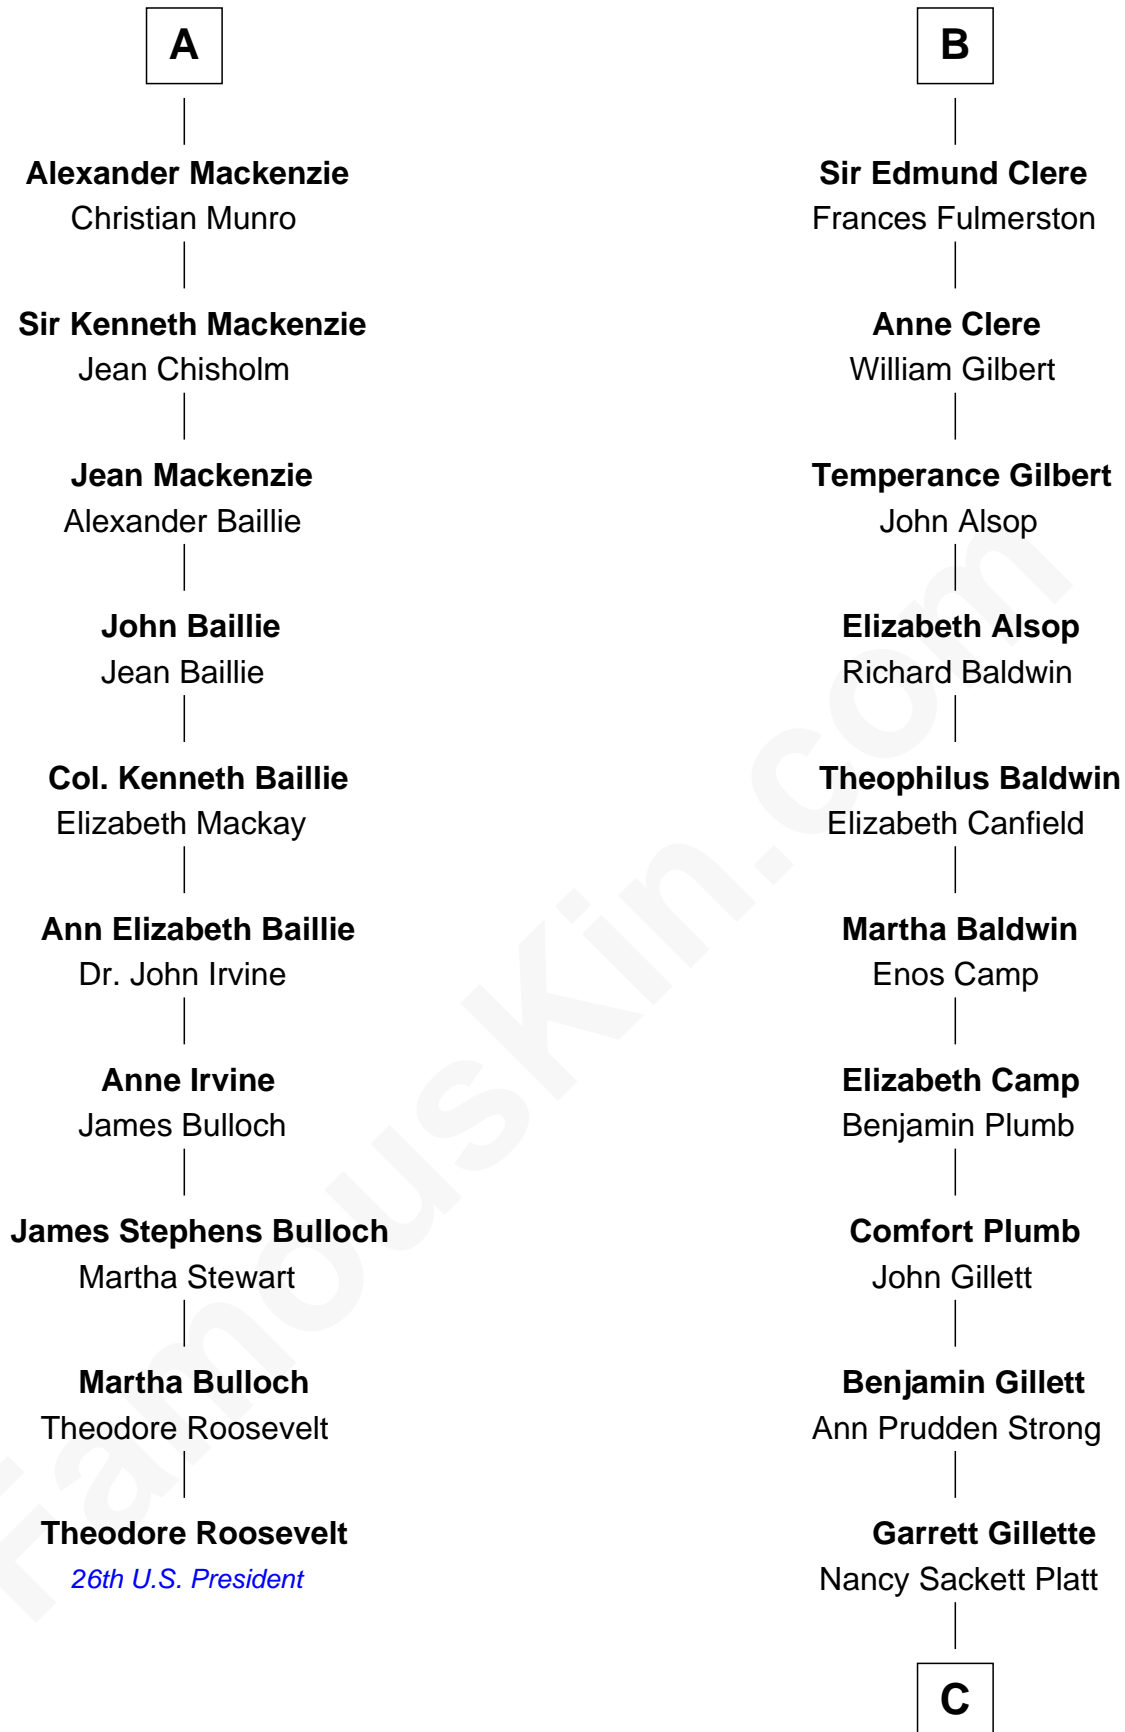

FamousKin.com
Relationship Chart of
Theodore Roosevelt
26th U.S. President

16th cousin 5 times removed of
Treat Williams
TV & Movie Actor

C

Rufus M. Gillette

Abigail Payne

Mary Abigail Gillette

George Willey Andrew