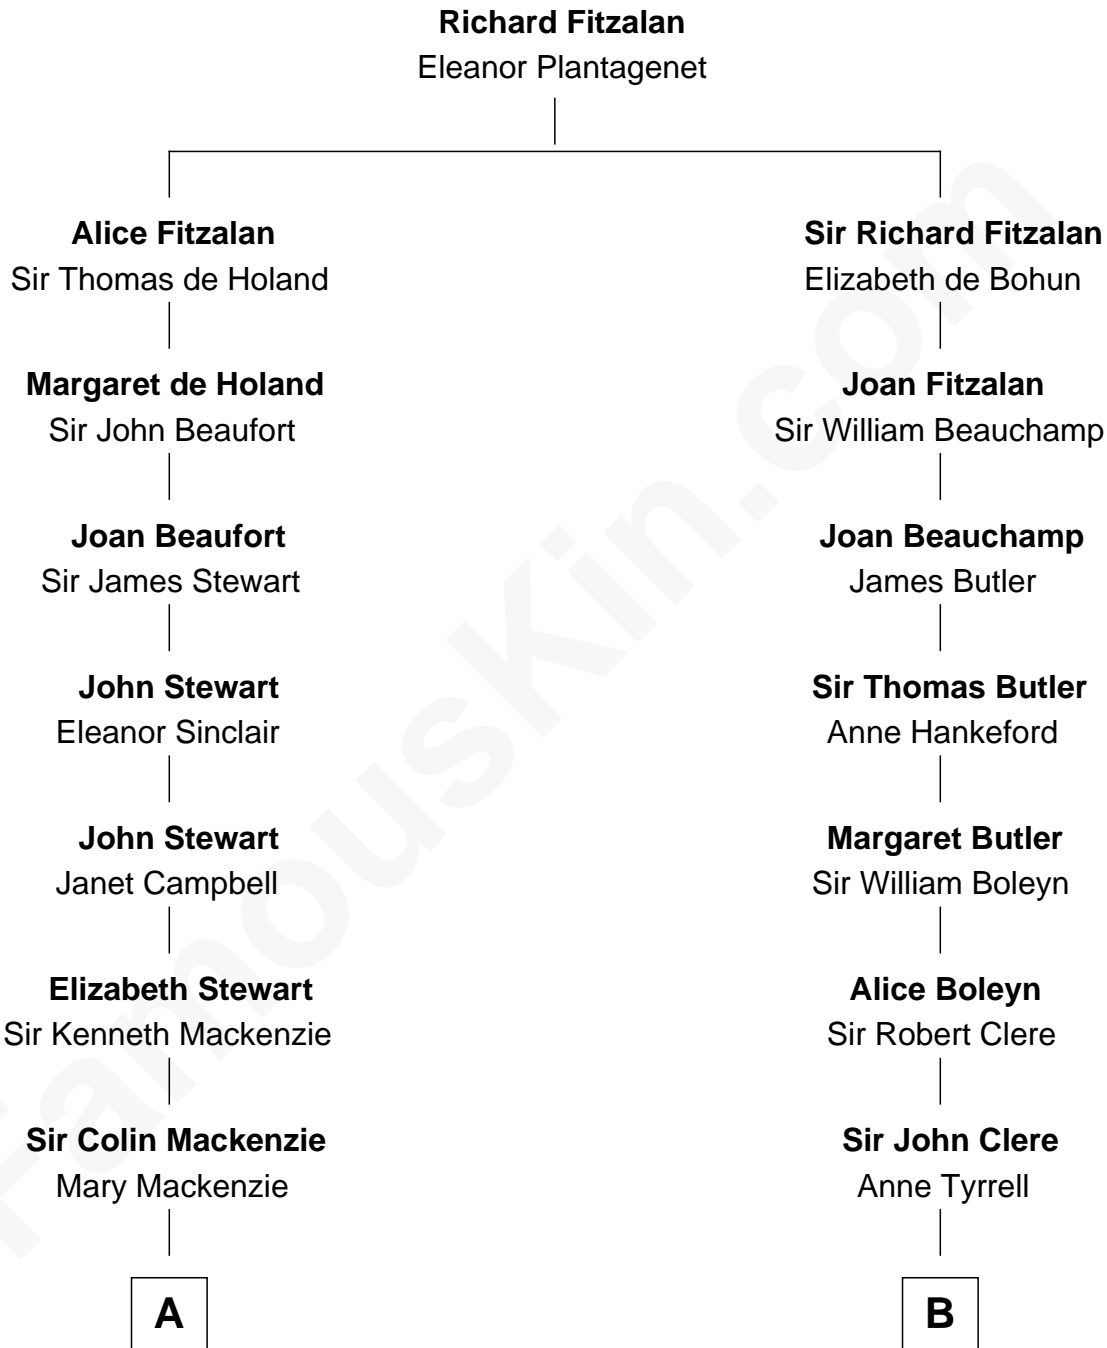

FamousKin.com
Relationship Chart of
Theodore Roosevelt
26th U.S. President

16th cousin 5 times removed of
Treat Williams
TV & Movie Actor

C

Rufus M. Gillette

Abigail Payne

Mary Abigail Gillette

George Willey Andrew

Treat Payne Andrew

Eleanor Barnum

Marian Andrew

Richard Norman Williams

Treat Williams

TV & Movie Actor