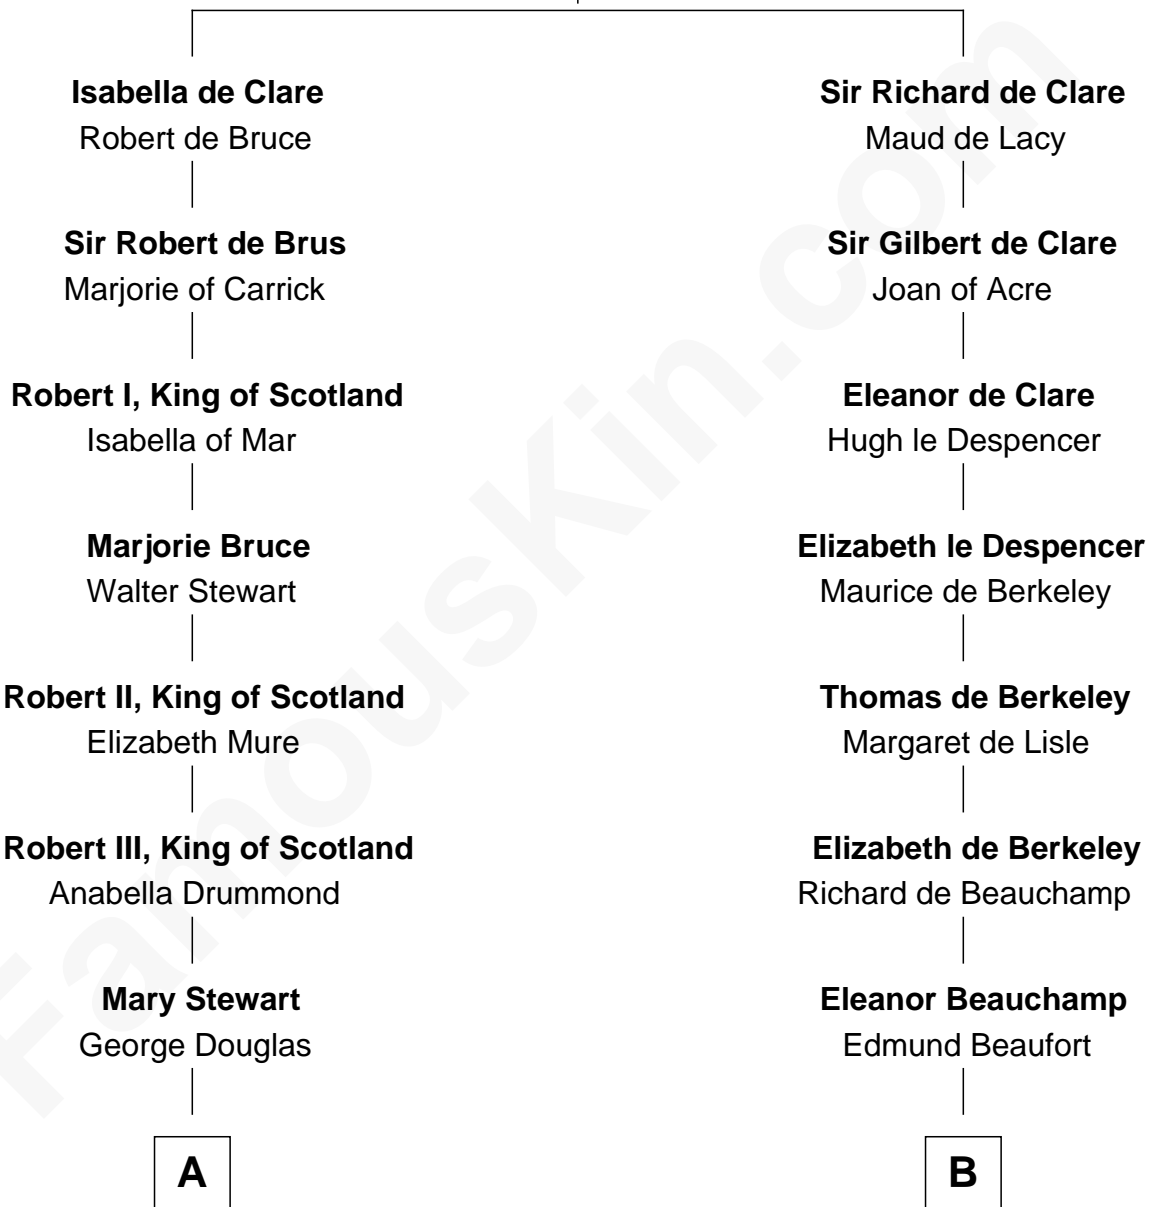

FamousKin.com Relationship Chart of

Theodore Roosevelt

26th U.S. President

20th cousin of

Lewis Carroll

Author of Alice in Wonderland

Gilbert de Clare

Isabel Marshal

C

Anne Irvine
James Bulloch

James Stephens Bulloch
Martha Stewart

Martha Bulloch
Theodore Roosevelt

Theodore Roosevelt
26th U.S. President

D

Henry Lutwidge
Jane Molyneux

Charles Lutwidge
Elizabeth Anne Dodgson