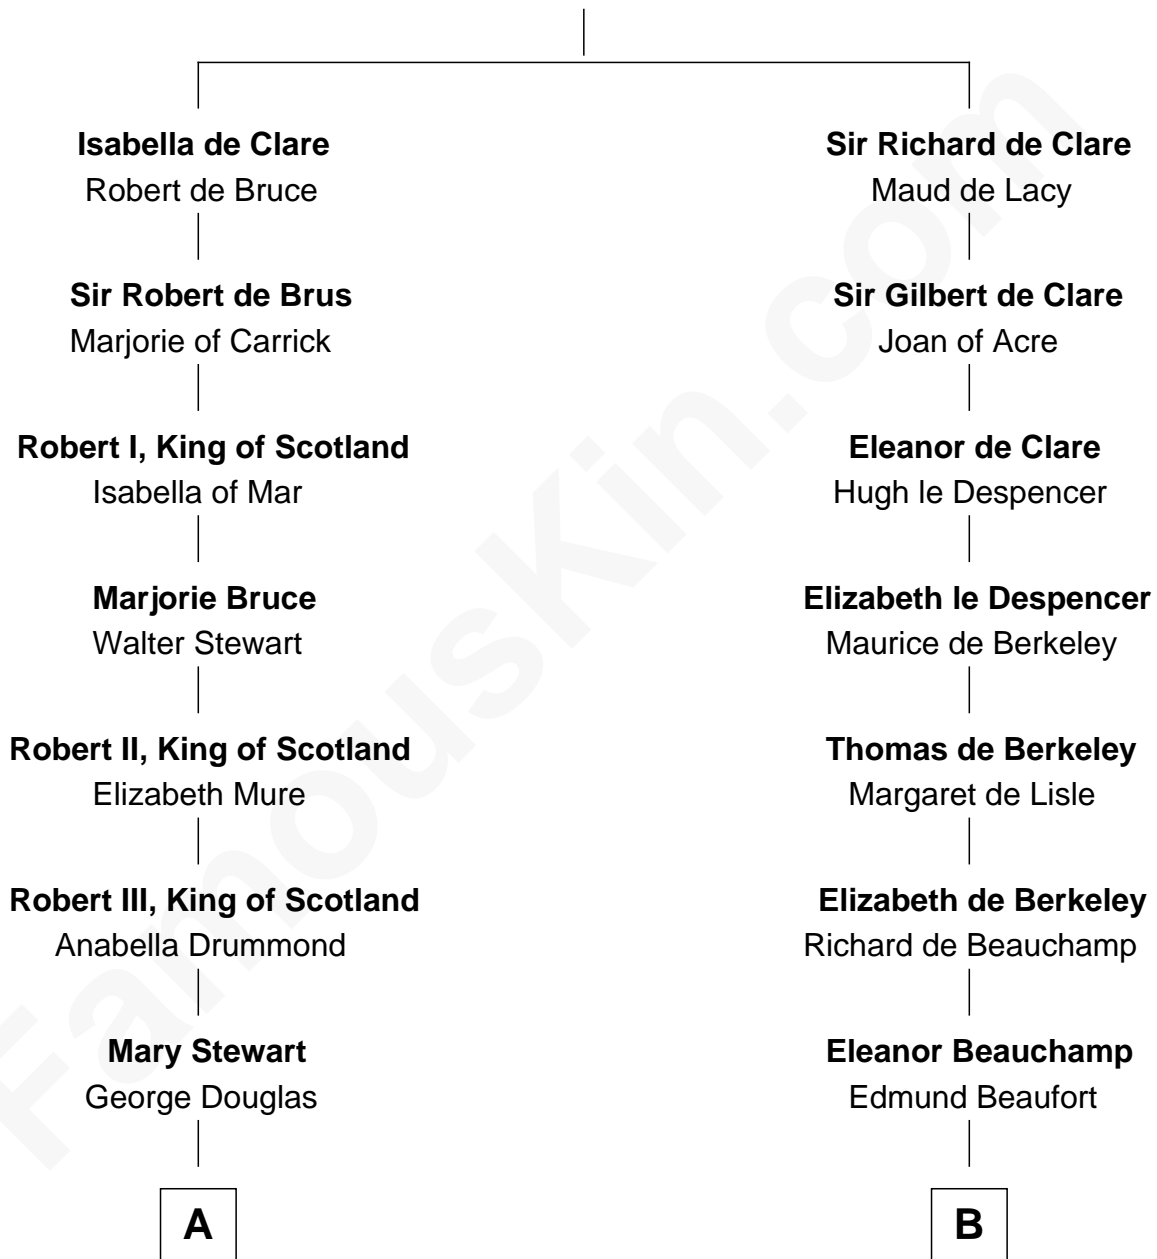

FamousKin.com
Relationship Chart of
Theodore Roosevelt
26th U.S. President

20th cousin 1 time removed of

E. M. Forster
English Novelist

Gilbert de Clare
 Isabel Marshal

C

Anne Irvine
James Bulloch

James Stephens Bulloch
Martha Stewart

Martha Bulloch
Theodore Roosevelt

Theodore Roosevelt
26th U.S. President

D

Lucy Watson
John Thornton

Henry Thornton
Marianne Sykes

Laura Thornton
Charles Forster

Edward Morgan Llewellyn Forster
Alice Clara Whichelo