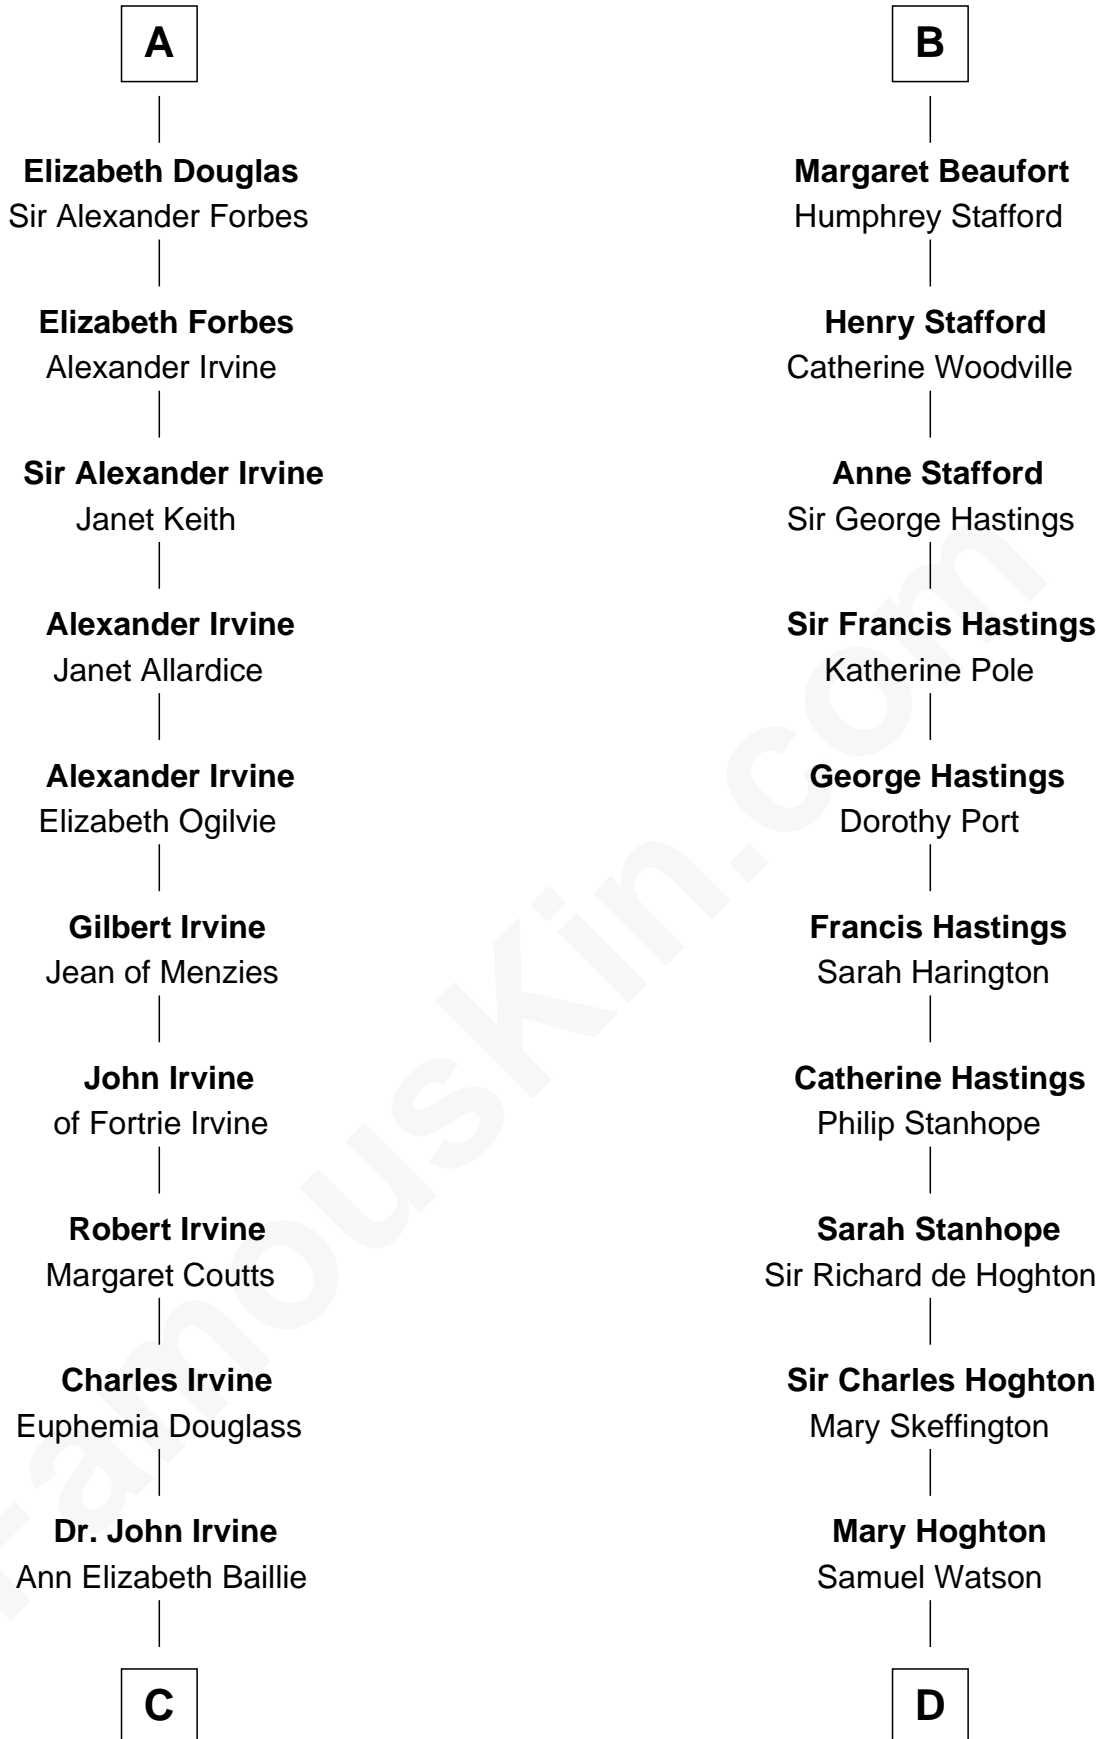

FamousKin.com
Relationship Chart of
Theodore Roosevelt
26th U.S. President

20th cousin 1 time removed of

E. M. Forster
English Novelist

Gilbert de Clare
 Isabel Marshal

C

Anne Irvine
James Bulloch

James Stephens Bulloch
Martha Stewart

Martha Bulloch
Theodore Roosevelt

Theodore Roosevelt
26th U.S. President

D

Lucy Watson
John Thornton

Henry Thornton
Marianne Sykes

Laura Thornton
Charles Forster

Edward Morgan Llewellyn Forster
Alice Clara Whichelo