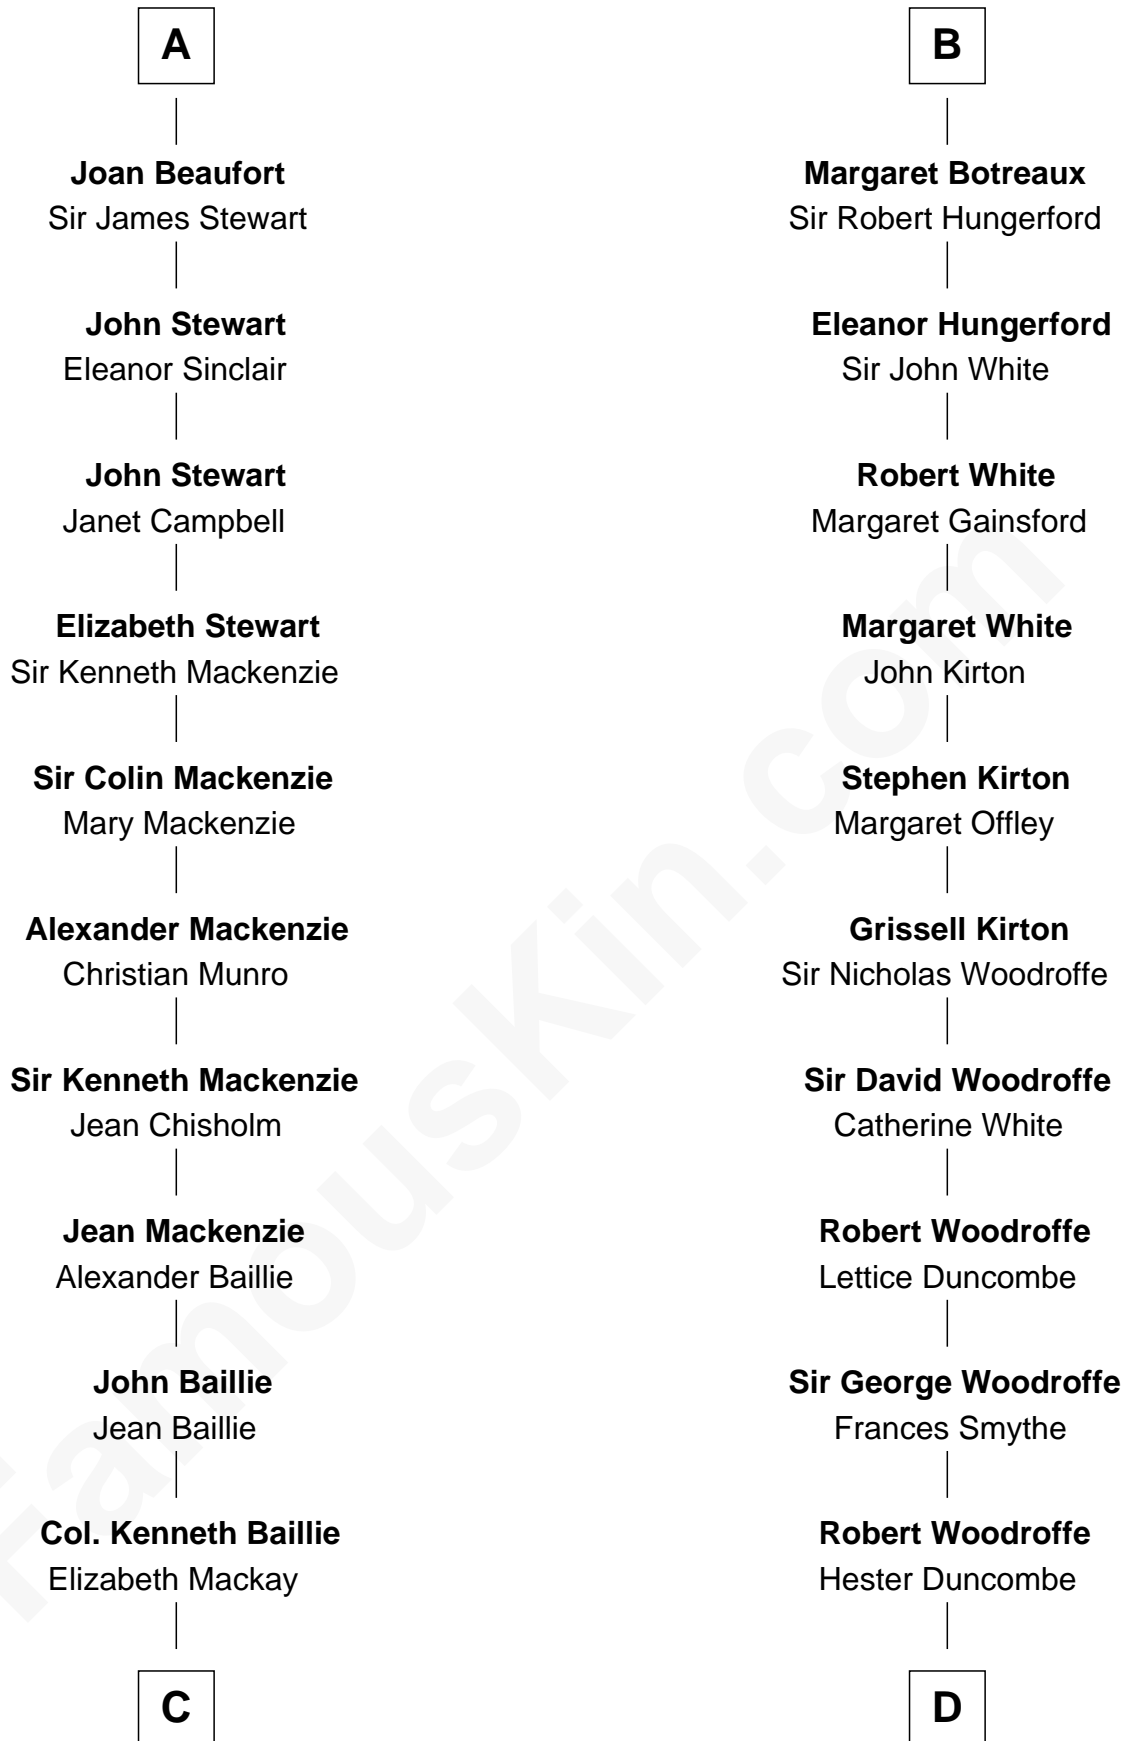

FamousKin.com Relationship Chart of

Theodore Roosevelt

26th U.S. President

21st cousin of

Guillermo Billinghurst

31st President of Peru

Sir Roger de Quincy

Helen of Galloway

Theodore Roosevelt

Theodore Roosevelt

26th U.S. President

D

Lettice Woodroffe

William Billinghurst

Rev. William Billinghurst

Catharine Bellas