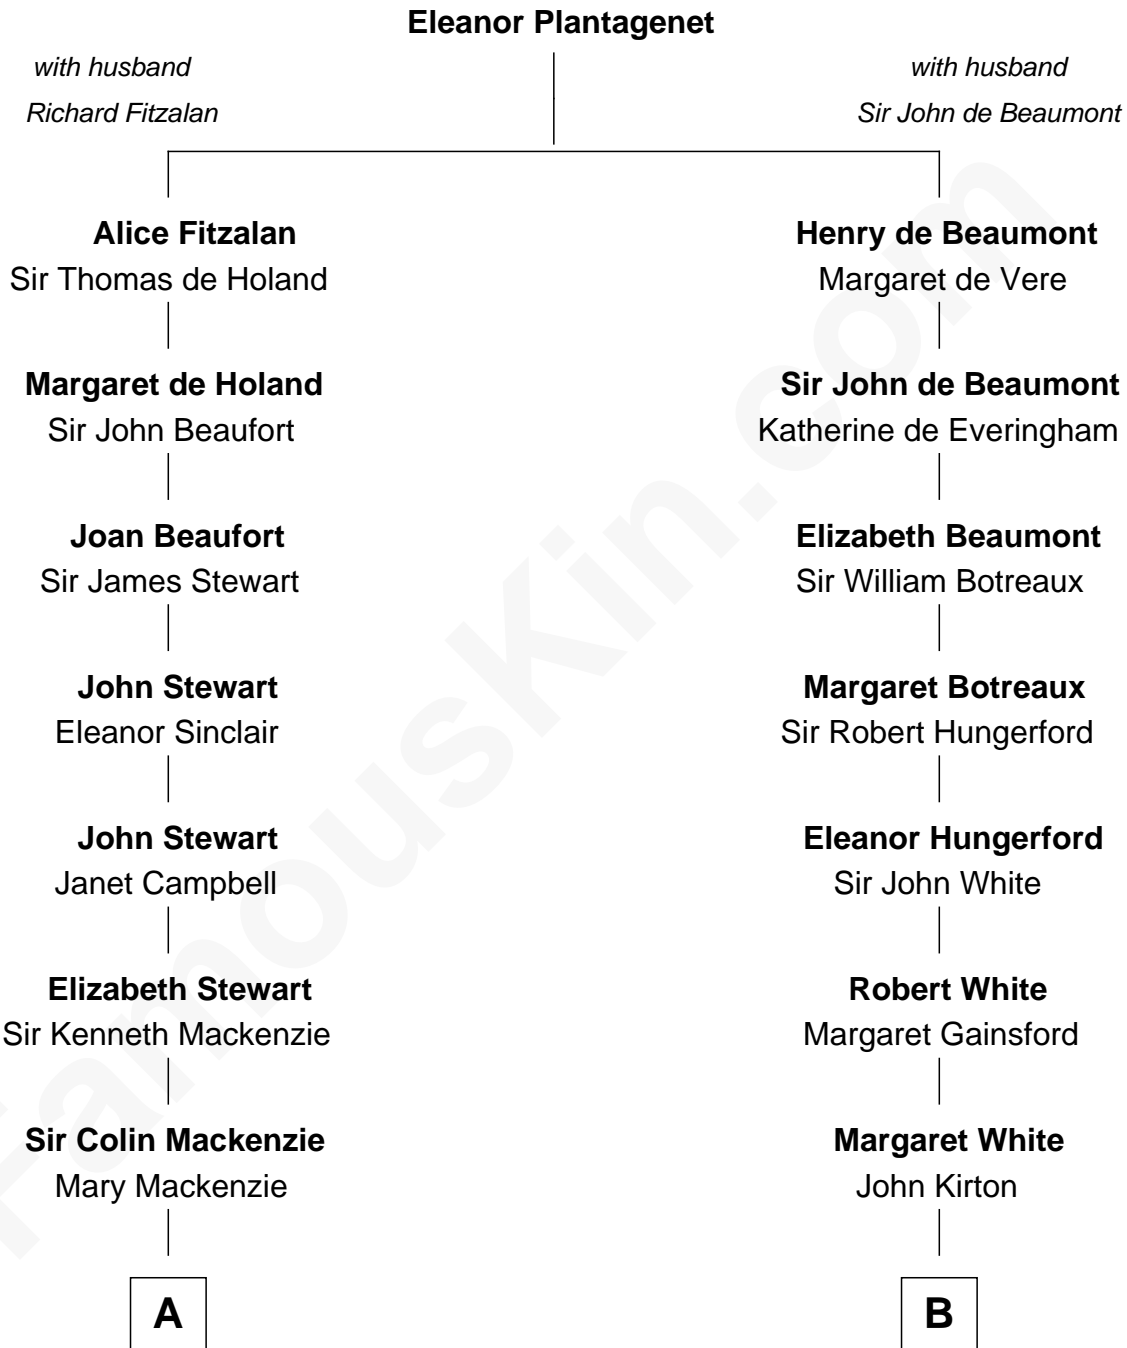

**FamousKin.com**  
**Relationship Chart of**  
**Theodore Roosevelt**  
*26th U.S. President*

16th cousin 1 time removed of  
**Guillermo Billinghurst**  
*31st President of Peru*

**A**

**Alexander Mackenzie**

Theodore Roosevelt

**Theodore Roosevelt**

*26th U.S. President*

**B**

**Stephen Kirton**

Margaret Offley

**Grissell Kirton**

Sir Nicholas Woodroffe