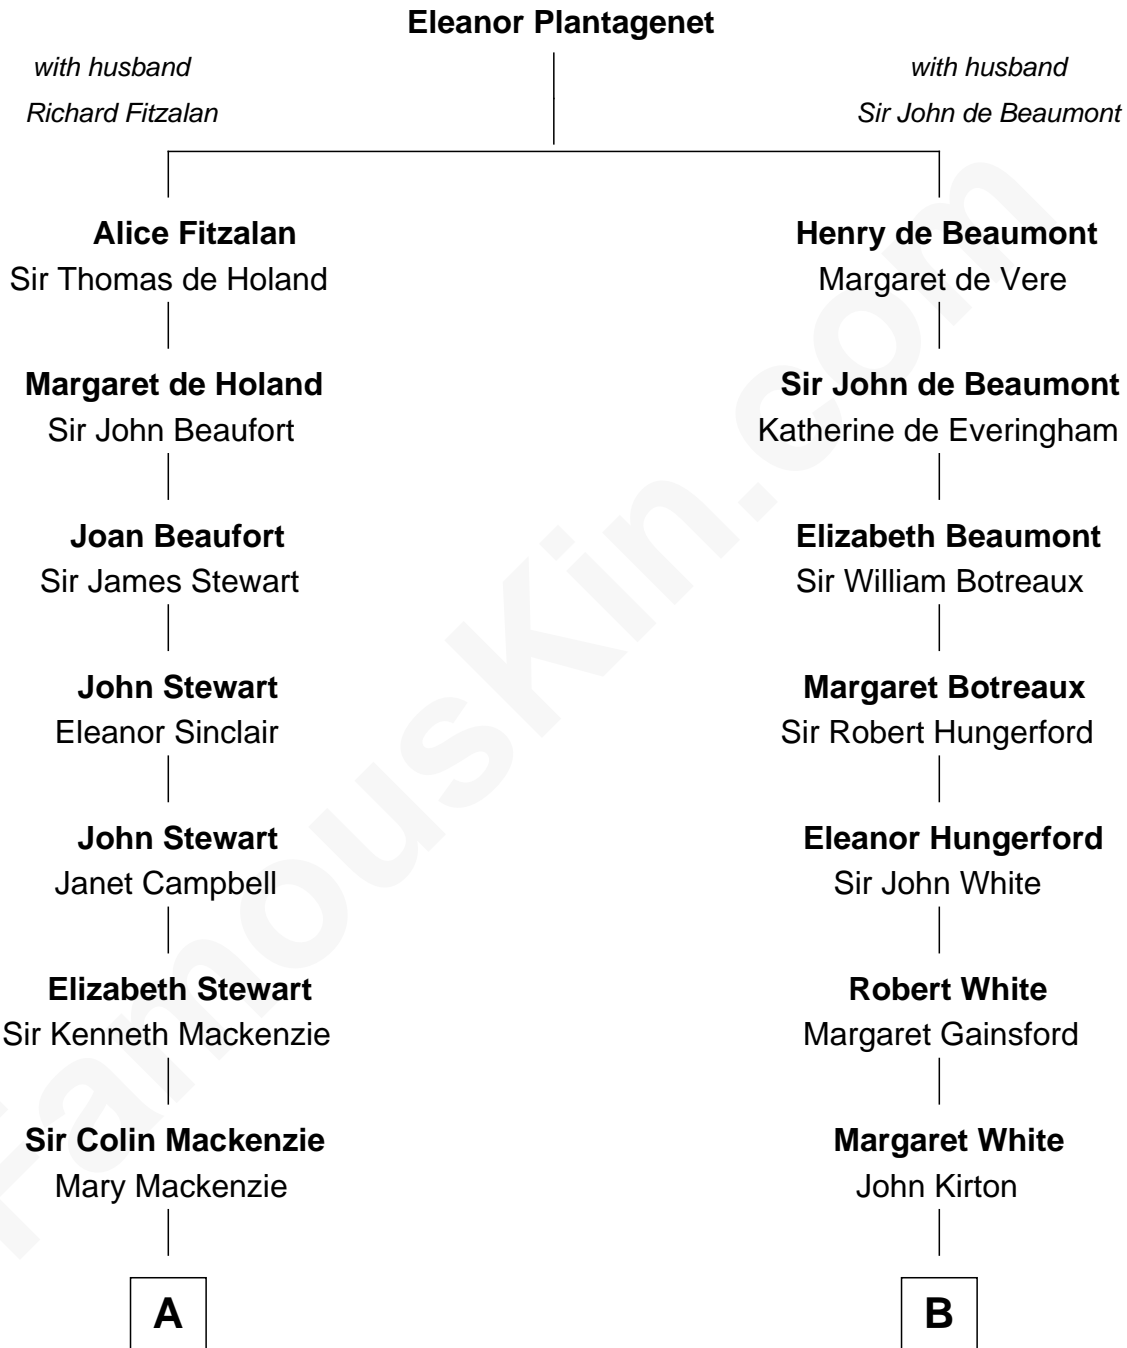

FamousKin.com
Relationship Chart of
Theodore Roosevelt
26th U.S. President

16th cousin 3 times removed of
Susana Ferrari Billinghurst
Argentine Aviation Pioneer

C

—
Lisandro Billinghamurst

Ana Kidd

—
Rosa Laureana Billinghamurst

Alfredo Ferrari

—
Susana Ferrari Billinghamurst

Argentine Aviation Pioneer

FamousKin.com