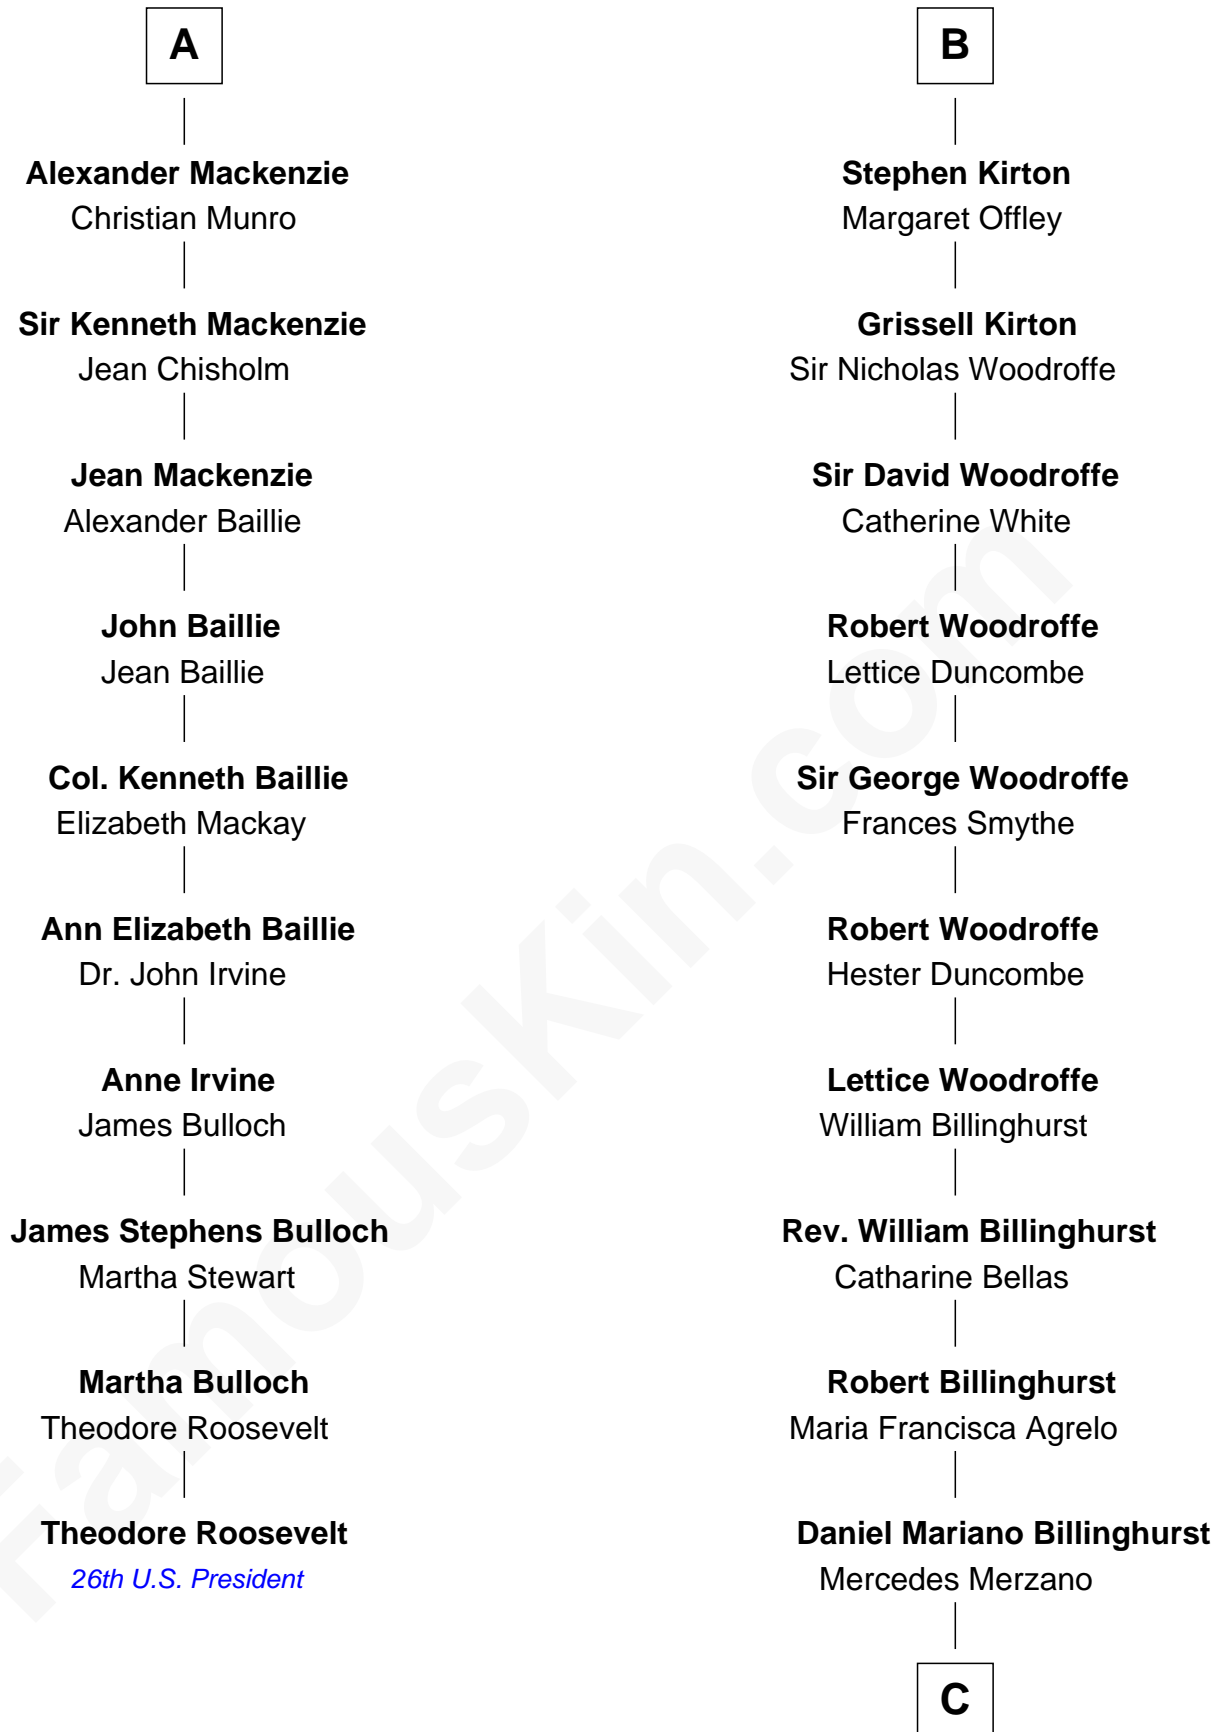

FamousKin.com
Relationship Chart of
Theodore Roosevelt
26th U.S. President

16th cousin 3 times removed of
Susana Ferrari Billinghurst
Argentine Aviation Pioneer

C

—
Lisandro Billinghamurst

Ana Kidd

—
Rosa Laureana Billinghamurst

Alfredo Ferrari

—
Susana Ferrari Billinghamurst

Argentine Aviation Pioneer

FamousKin.com