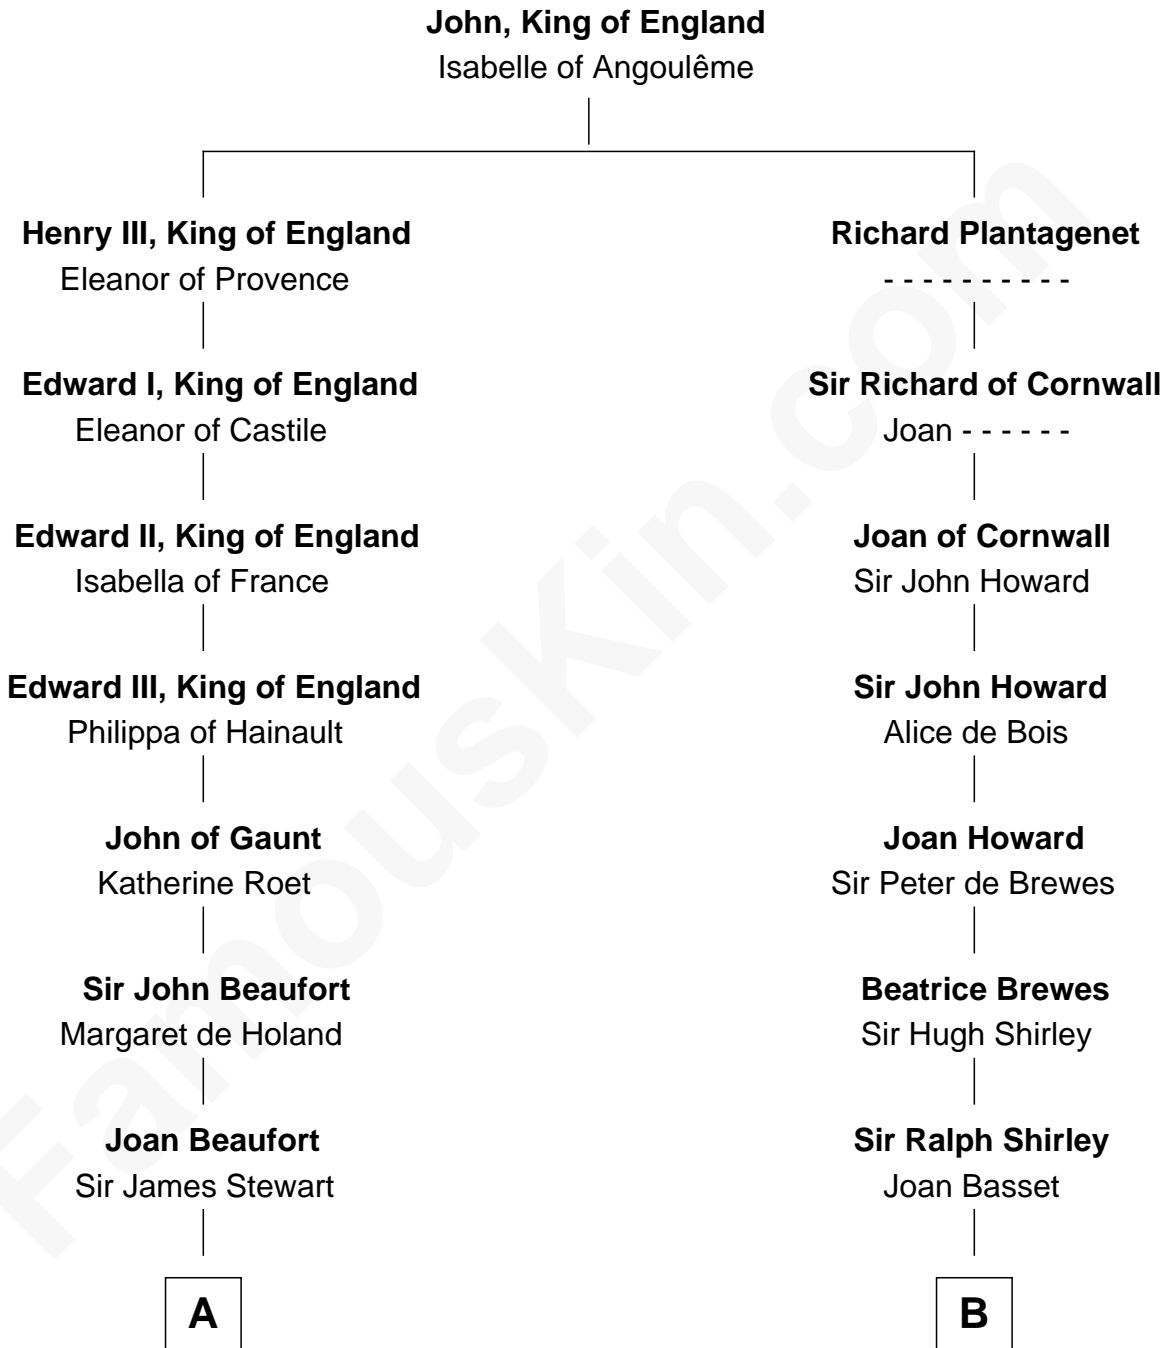

FamousKin.com Relationship Chart of

Theodore Roosevelt

26th U.S. President

20th cousin of

Eugene Foss

45th Governor of Massachusetts

C

Anne Irvine
James Bulloch

James Stephens Bulloch
Martha Stewart

Martha Bulloch
Theodore Roosevelt

Theodore Roosevelt
26th U.S. President

D

Susanna Hallett
Col. Heman Bangs

Amanda Bangs
Samuel Bartlett Foss

George Edmund Foss
Marcia Cordelia Noble

Eugene Foss
45th Governor of Massachusetts