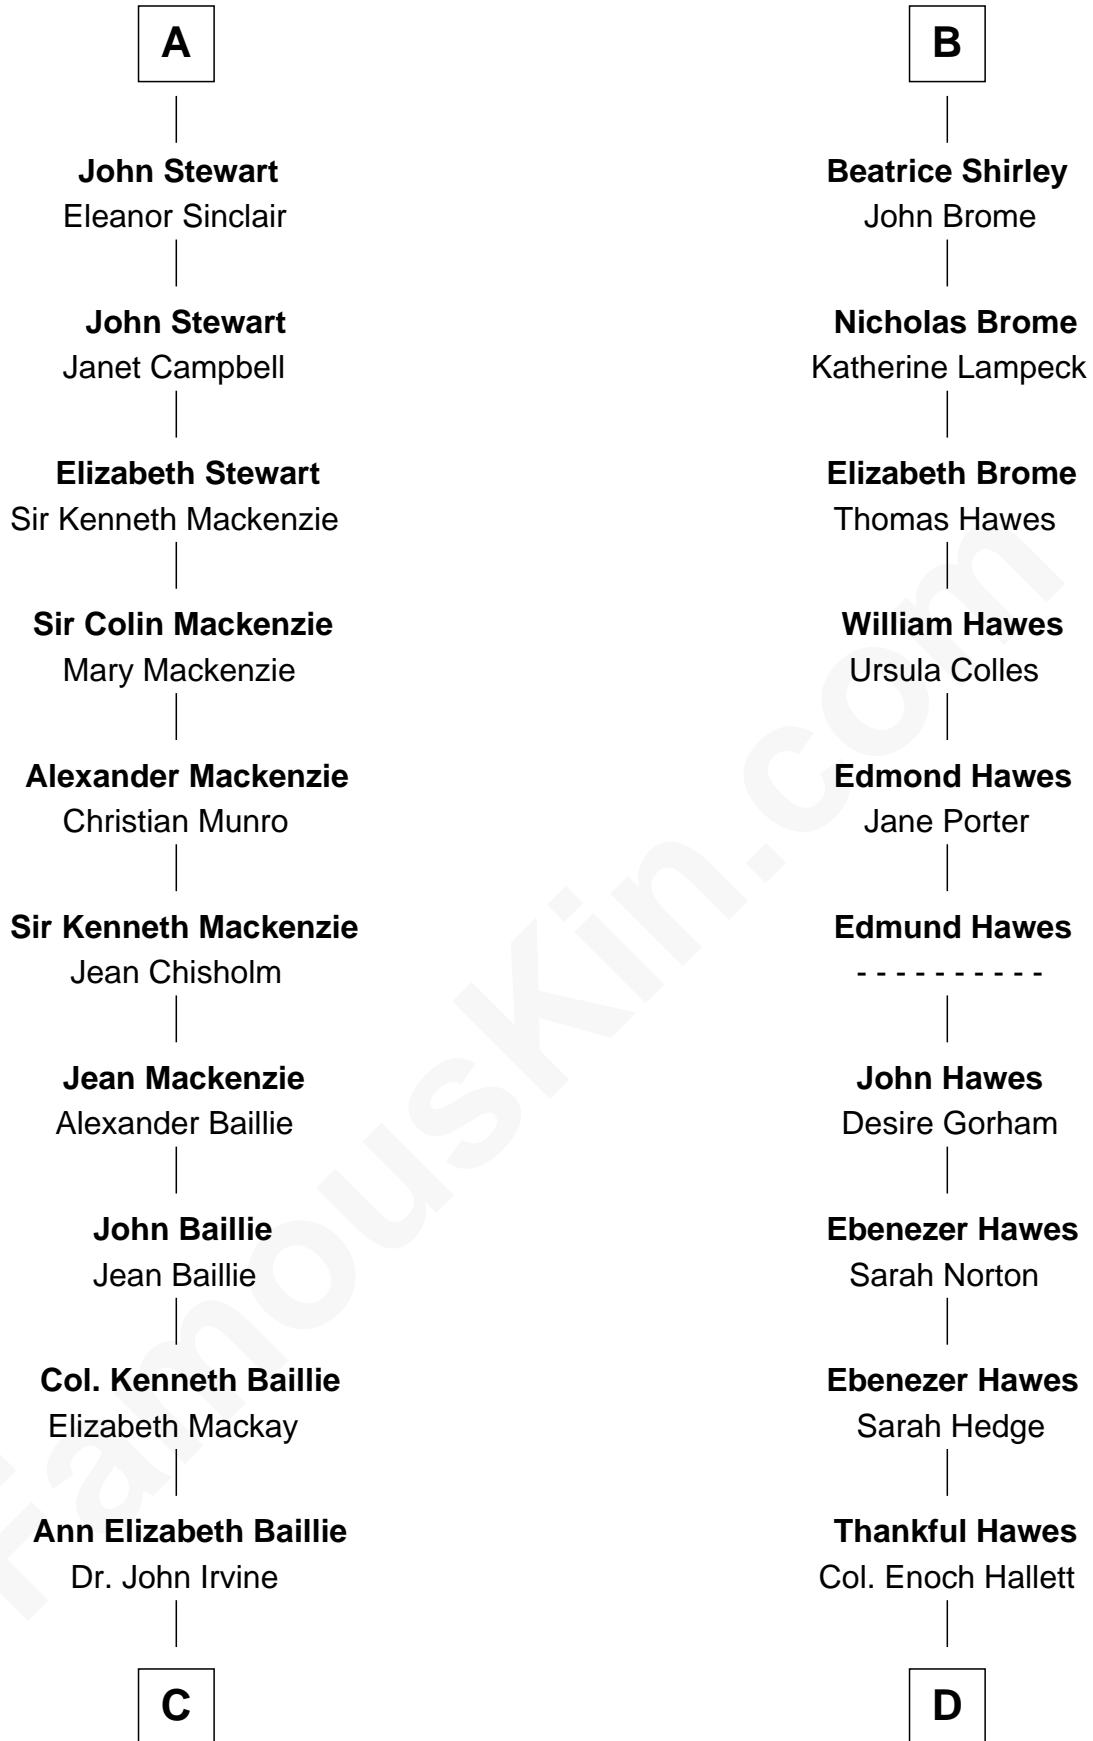

FamousKin.com Relationship Chart of

Theodore Roosevelt

26th U.S. President

20th cousin of

Eugene Foss

45th Governor of Massachusetts

C

Anne Irvine
James Bulloch

James Stephens Bulloch
Martha Stewart

Martha Bulloch
Theodore Roosevelt

Theodore Roosevelt
26th U.S. President

D

Susanna Hallett
Col. Heman Bangs

Amanda Bangs
Samuel Bartlett Foss

George Edmund Foss
Marcia Cordelia Noble