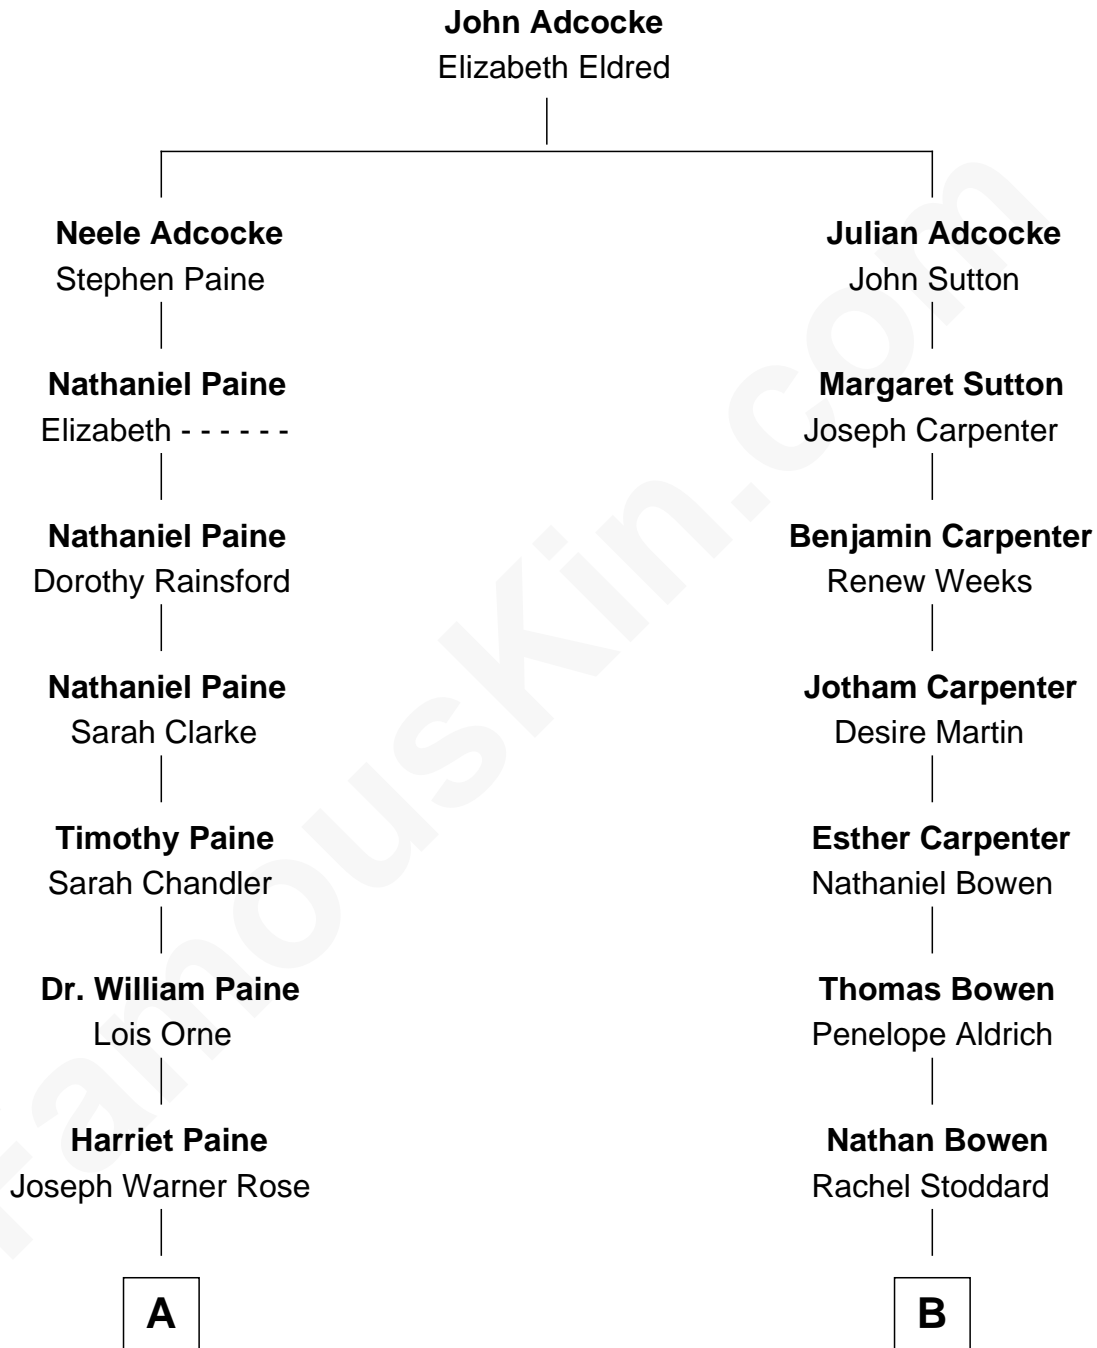

FamousKin.com

Relationship Chart of

Alice (Lee) Roosevelt

First Wife of President Theodore Roosevelt

9th cousin 5 times removed of

Brandon Routh

TV and Movie Actor

A

Harriet Paine Rose

John Clarke Lee

George Cabot Lee

Caroline Watts Haskell

Alice (Lee) Roosevelt

Wife of President Theodore Roosevelt

B

Rachel Bowen

Barnabas Ballou

Silas Warren Ballou

Mary Jane Smith

Alfred Emenzo Ballou

Adella Mary Leigh

Viola Adelpia Ballou

Daniel Ephraim Brown

Leigh Alfred Brown