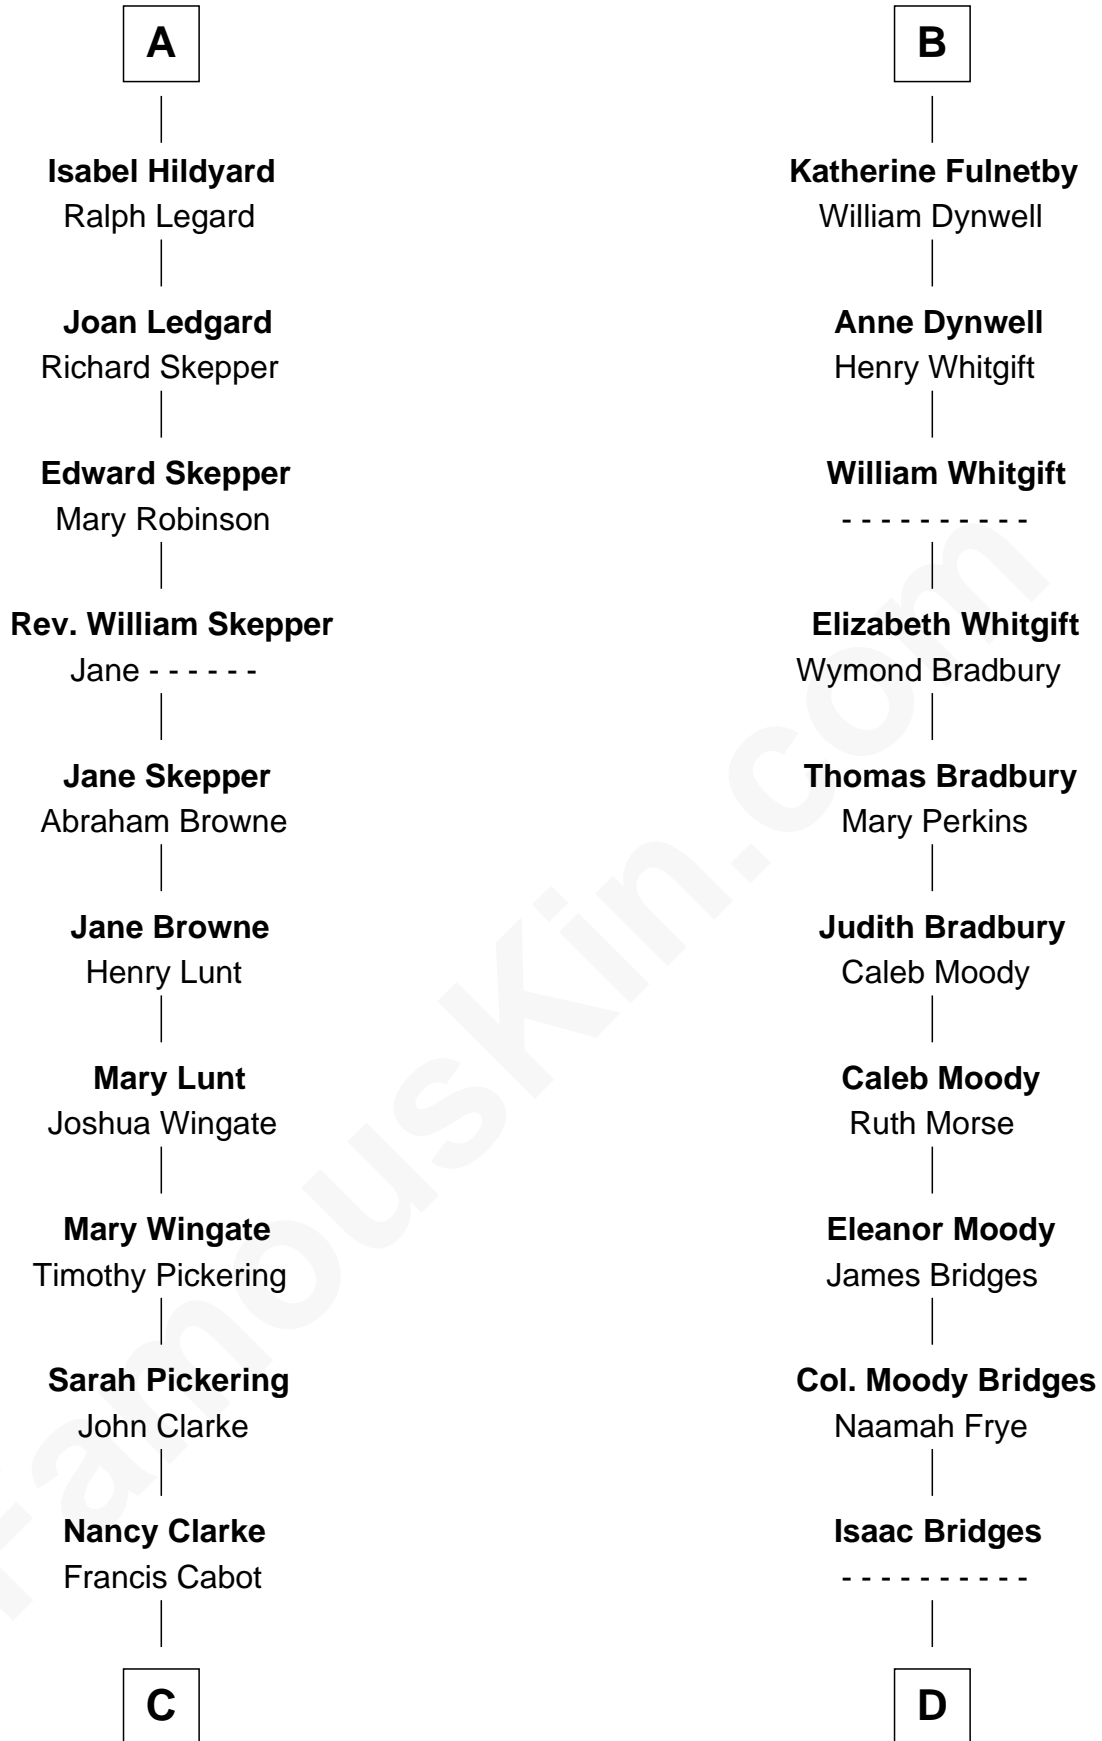

FamousKin.com

Relationship Chart of

Alice (Lee) Roosevelt

First Wife of President Theodore Roosevelt

20th cousin 1 time removed of

Owen Brewster

54th Governor of Maine

Henry Plantagenet
Maud de Chaworth

Mary Plantagenet
Henry de Percy

Sir Henry Percy
Margaret de Neville

Sir Henry Percy
Elizabeth Mortimer

Elizabeth Percy
Sir John Clifford

Mary Clifford
Sir Philip Wentworth

Elizabeth Wentworth
Sir Martin de la See

Joan de la See
Sir Piers Hildyard

A

Joan of Lancaster
John de Mowbray

John de Mowbray
Elizabeth de Segrave

Eleanor de Mowbray
John de Welles

Eudo de Welles
Maud de Greystoke

Sir Lionel de Welles
Joan de Waterton

Margaret de Welles
Sir Thomas Dymoke

Jane Dymoke
John Fulnetby

B

C

Mary Ann Cabot
Nathaniel Cabot Lee

John Clarke Lee
Harriet Paine Rose

George Cabot Lee
Caroline Watts Haskell

Alice (Lee) Roosevelt
Wife of President Theodore Roosevelt