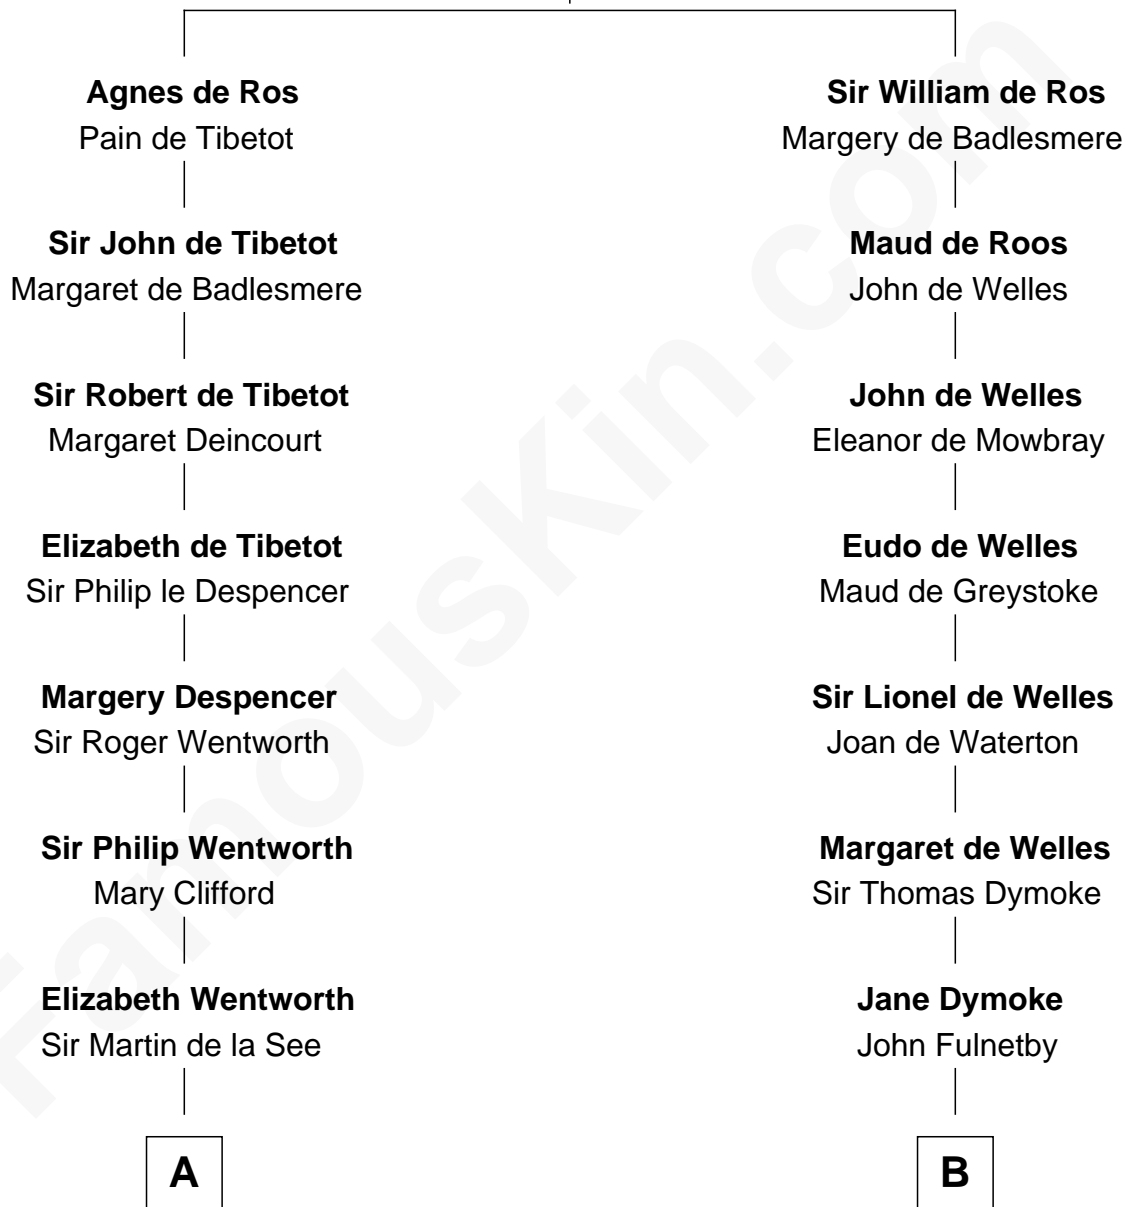

FamousKin.com

Relationship Chart of

Alice (Lee) Roosevelt

First Wife of President Theodore Roosevelt

21st cousin of

Owen Brewster

54th Governor of Maine

William de Ros
Maude de Vaux

Owen W. Bridges

Lydia A. -----

Carrie S. Bridges

William Edmund Brewster

Owen Brewster

54th Governor of Maine