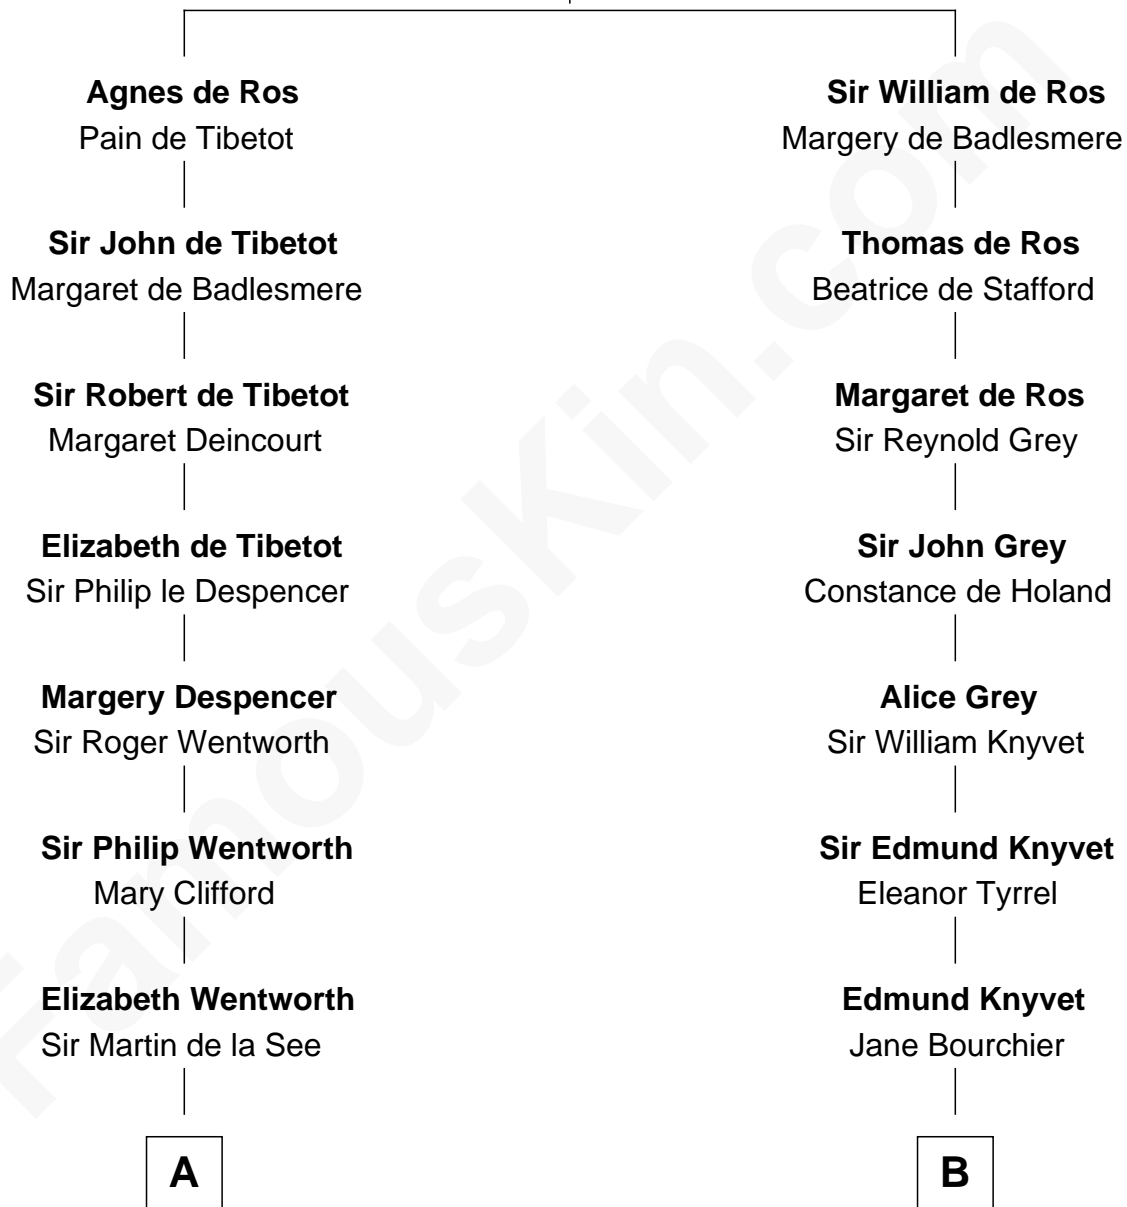

## Relationship Chart of

### Alice (Lee) Roosevelt

*First Wife of President Theodore Roosevelt*

21st cousin of

**Story Musgrave**  
*NASA Astronaut*

**William de Ros**  
Maude de Vaux

**C**

**Nancy Clarke**

Francis Cabot

**Mary Ann Cabot**

Nathaniel Cabot Lee

**John Clarke Lee**

Harriet Paine Rose

**George Cabot Lee**

Caroline Watts Haskell

**Alice (Lee) Roosevelt**

*Wife of President Theodore Roosevelt*

**D**

**William Gray**

Sarah Frances Loring

**Edward Gray**

Elizabeth Gray Story

**Marguerite Gray**

John Butler Swann

**Marguerite Swann**