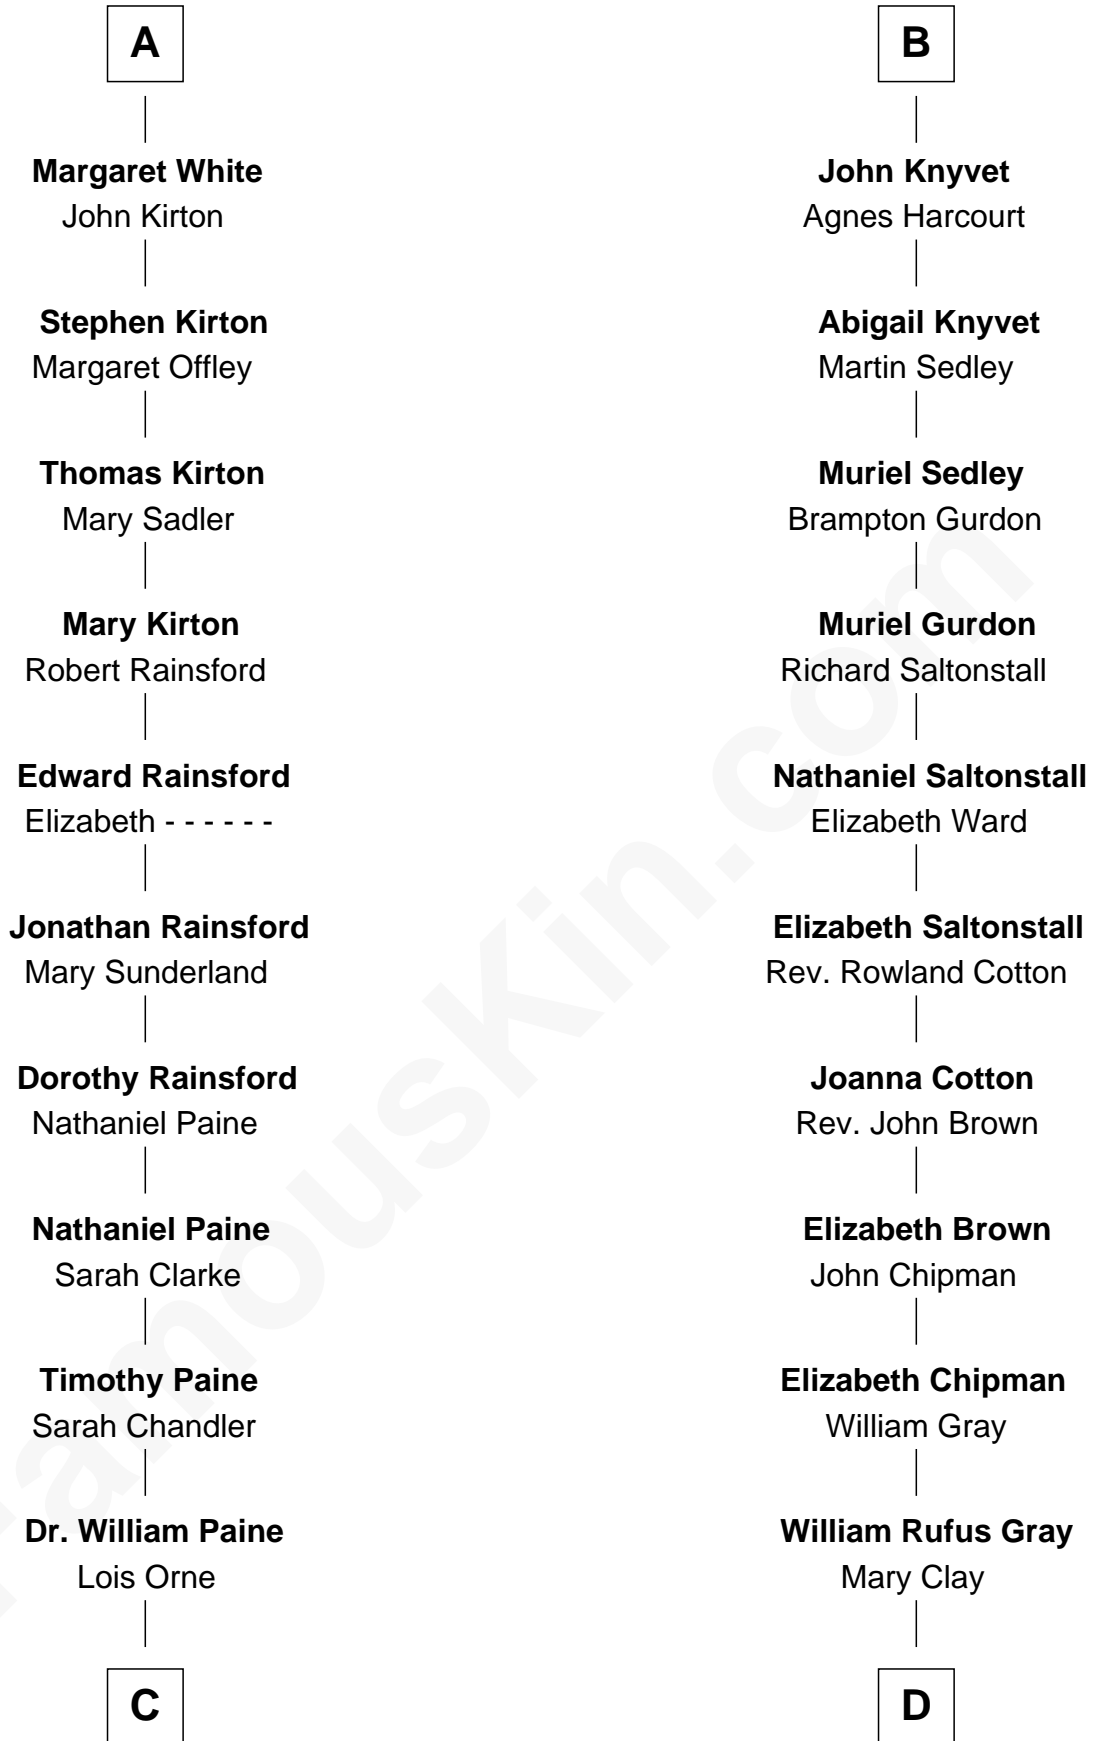

FamousKin.com

Relationship Chart of

Alice (Lee) Roosevelt

First Wife of President Theodore Roosevelt

20th cousin 1 time removed of

Story Musgrave
NASA Astronaut

C

Harriet Paine
Joseph Warner Rose

Harriet Paine Rose
John Clarke Lee

George Cabot Lee
Caroline Watts Haskell

Alice (Lee) Roosevelt
Wife of President Theodore Roosevelt

D

William Gray
Sarah Frances Loring

Edward Gray
Elizabeth Gray Story

Marguerite Gray
John Butler Swann

Marguerite Swann
Percy Musgrave

Story Musgrave
NASA Astronaut