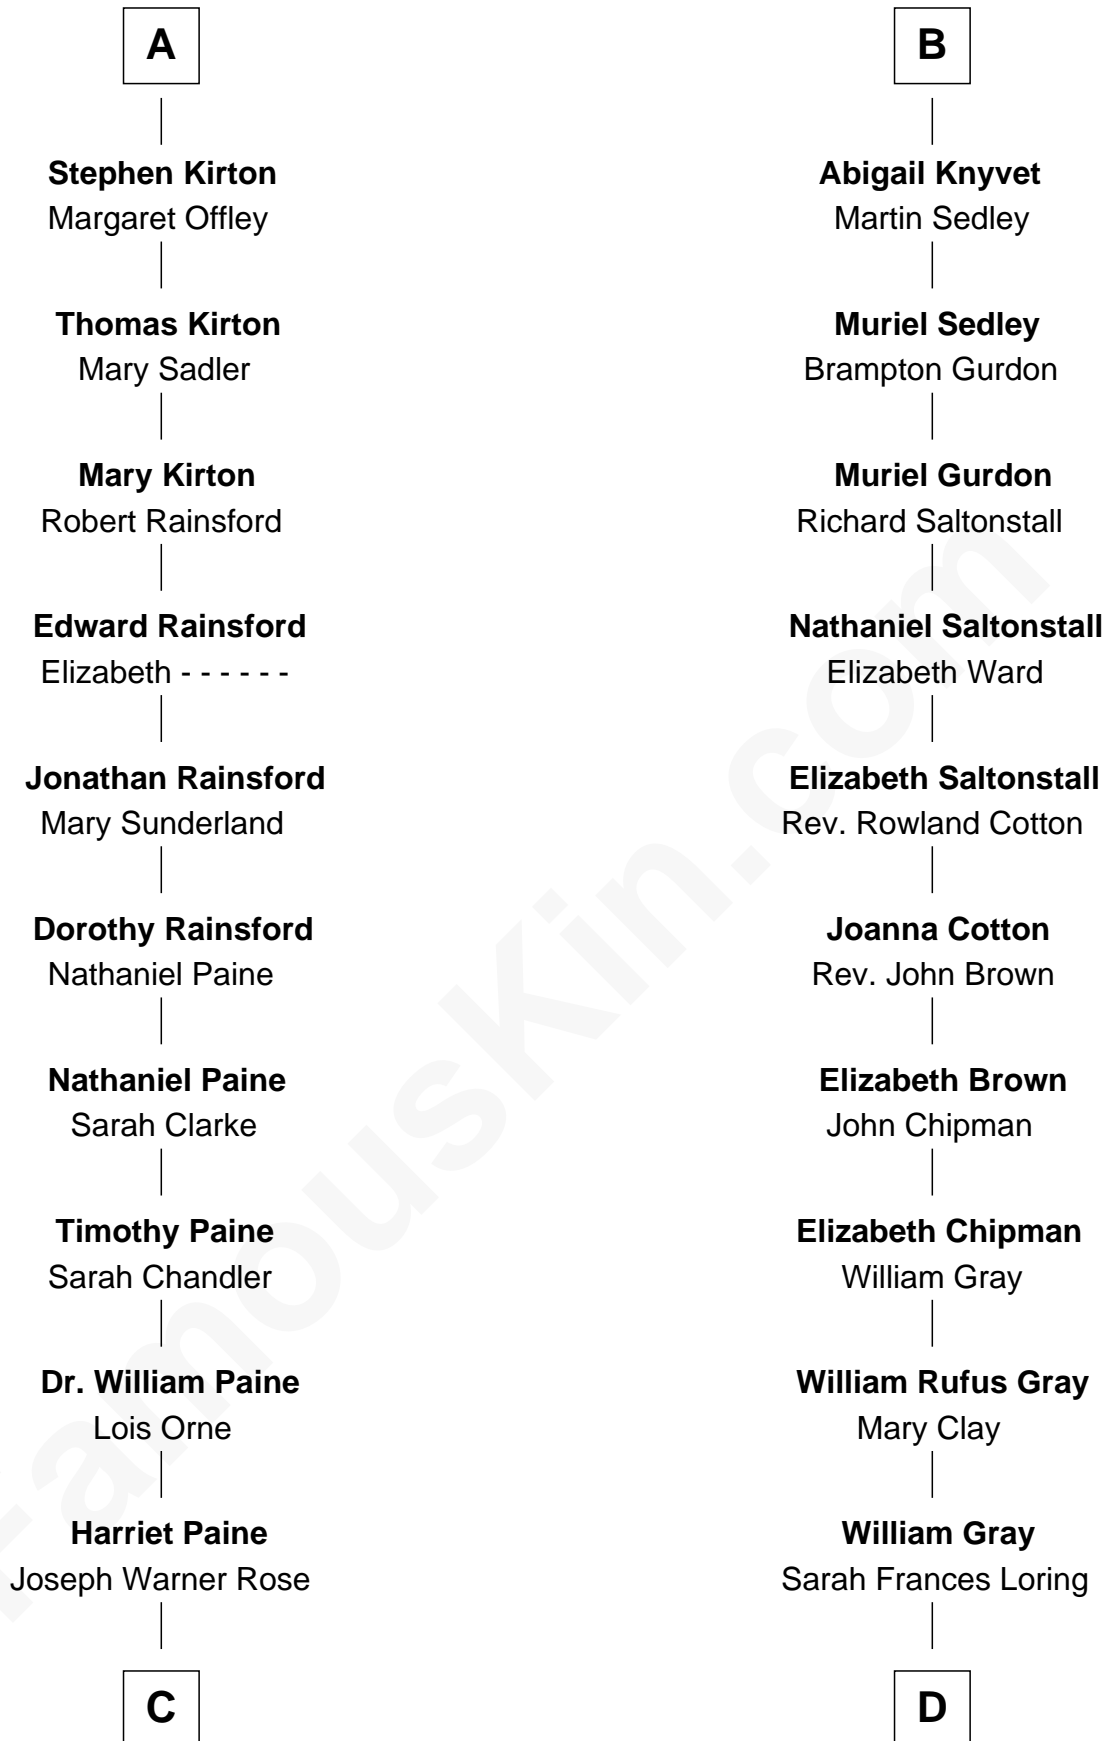

FamousKin.com

Relationship Chart of

Alice (Lee) Roosevelt

First Wife of President Theodore Roosevelt

19th cousin 1 time removed of

Story Musgrave
NASA Astronaut

C

Harriet Paine Rose

John Clarke Lee

George Cabot Lee

Caroline Watts Haskell

Alice (Lee) Roosevelt

Wife of President Theodore Roosevelt

D

Edward Gray

Elizabeth Gray Story

Marguerite Gray

John Butler Swann

Marguerite Swann

Percy Musgrave

Story Musgrave

NASA Astronaut

FamousKin.com