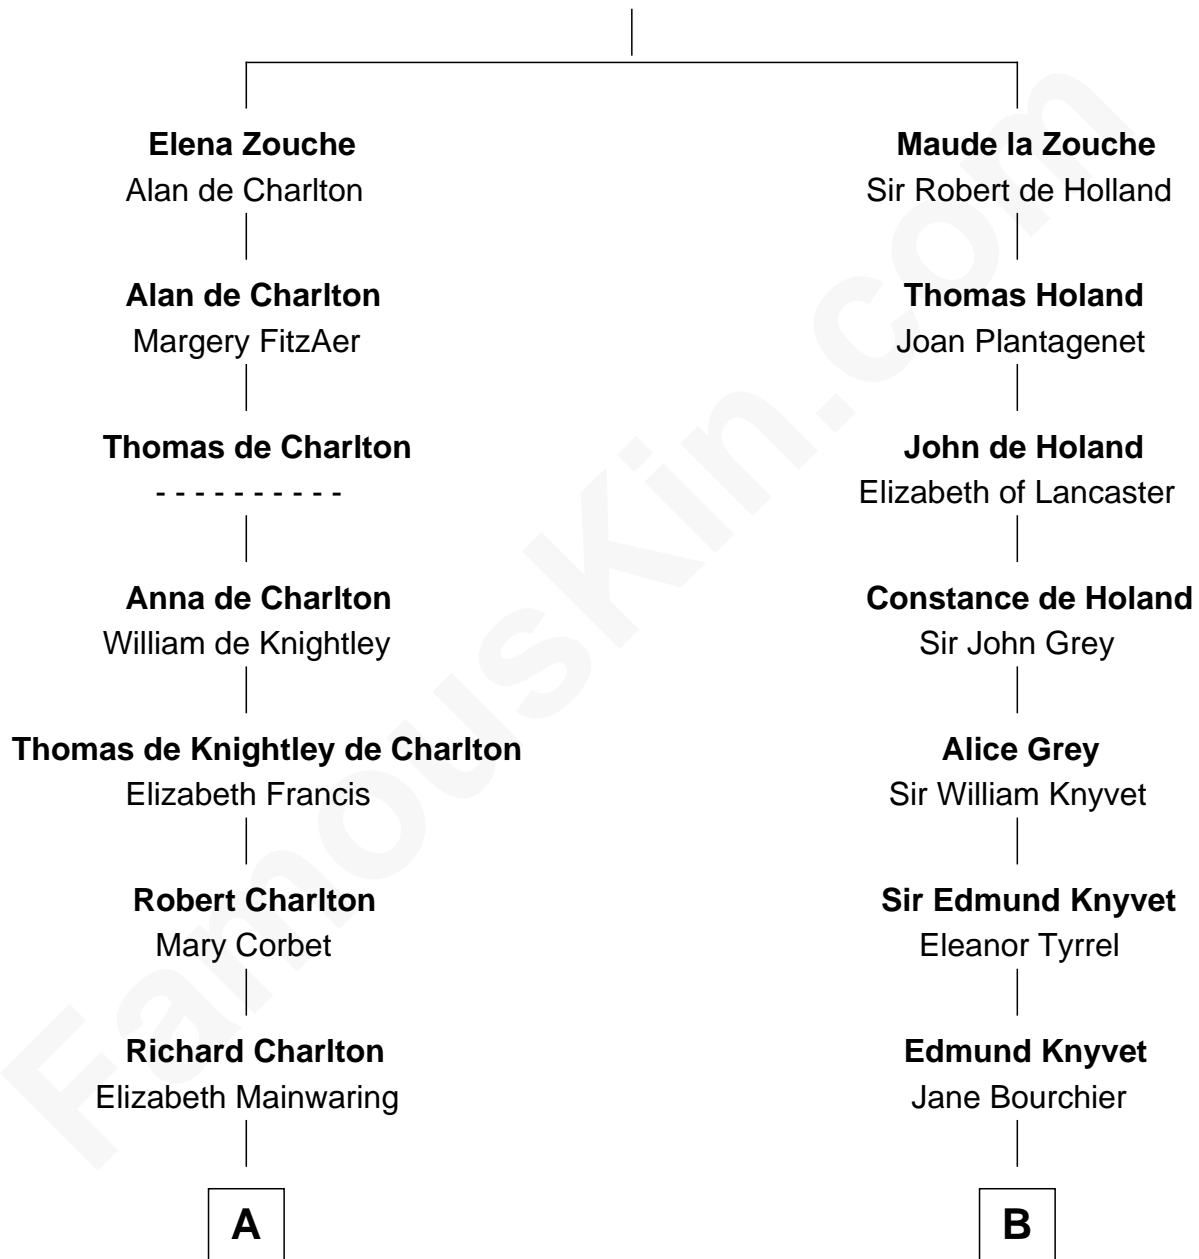

FamousKin.com

Relationship Chart of

Alice (Lee) Roosevelt

First Wife of President Theodore Roosevelt

20th cousin 1 time removed of

Story Musgrave
NASA Astronaut

Sir Alan la Zouche
Eleanor de Segrave

C

Nathaniel Cabot Lee

Mary Ann Cabot

John Clarke Lee

Harriet Paine Rose

George Cabot Lee

Caroline Watts Haskell

Alice (Lee) Roosevelt

Wife of President Theodore Roosevelt

D

William Gray

Sarah Frances Loring

Edward Gray

Elizabeth Gray Story

Marguerite Gray

John Butler Swann

Marguerite Swann

Percy Musgrave

Story Musgrave

NASA Astronaut