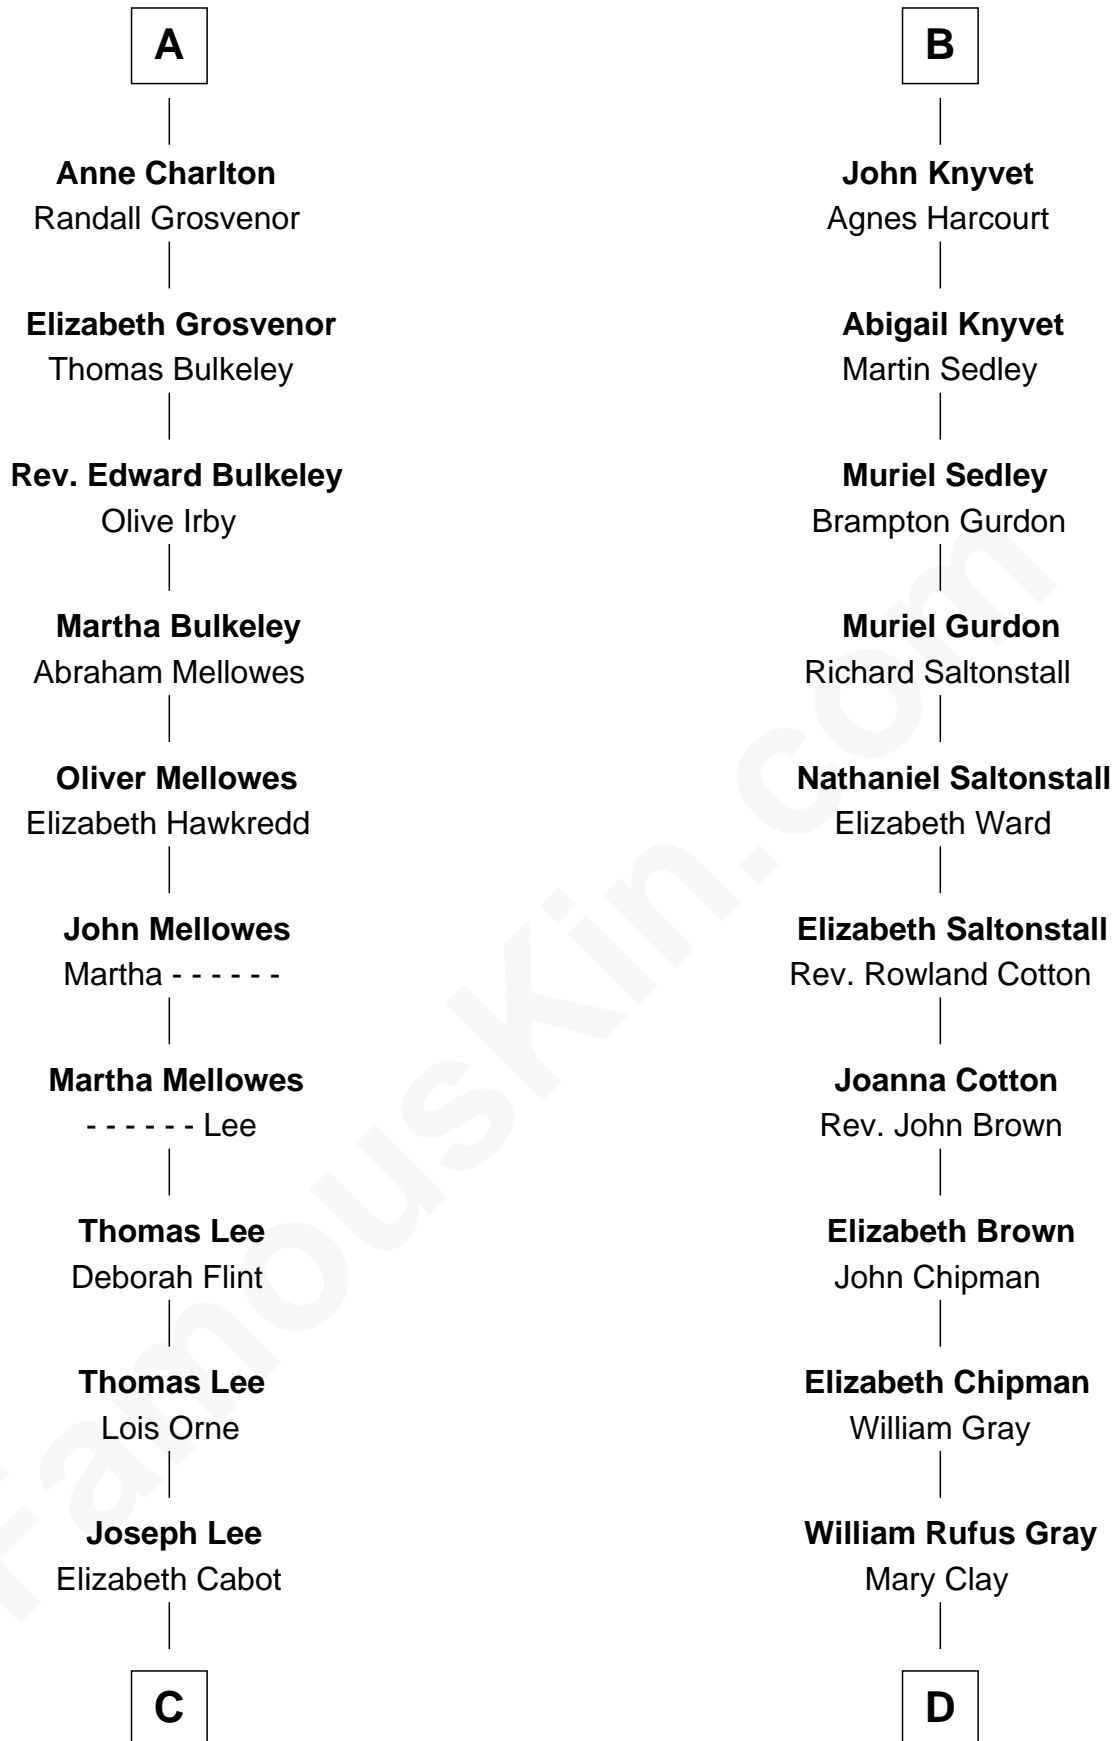

FamousKin.com

Relationship Chart of

Alice (Lee) Roosevelt

First Wife of President Theodore Roosevelt

20th cousin 1 time removed of

Story Musgrave
NASA Astronaut

Sir Alan la Zouche
Eleanor de Segrave

C

Nathaniel Cabot Lee

Mary Ann Cabot

John Clarke Lee

Harriet Paine Rose

George Cabot Lee

Caroline Watts Haskell

Alice (Lee) Roosevelt

Wife of President Theodore Roosevelt

D

William Gray

Sarah Frances Loring

Edward Gray

Elizabeth Gray Story

Marguerite Gray

John Butler Swann

Marguerite Swann