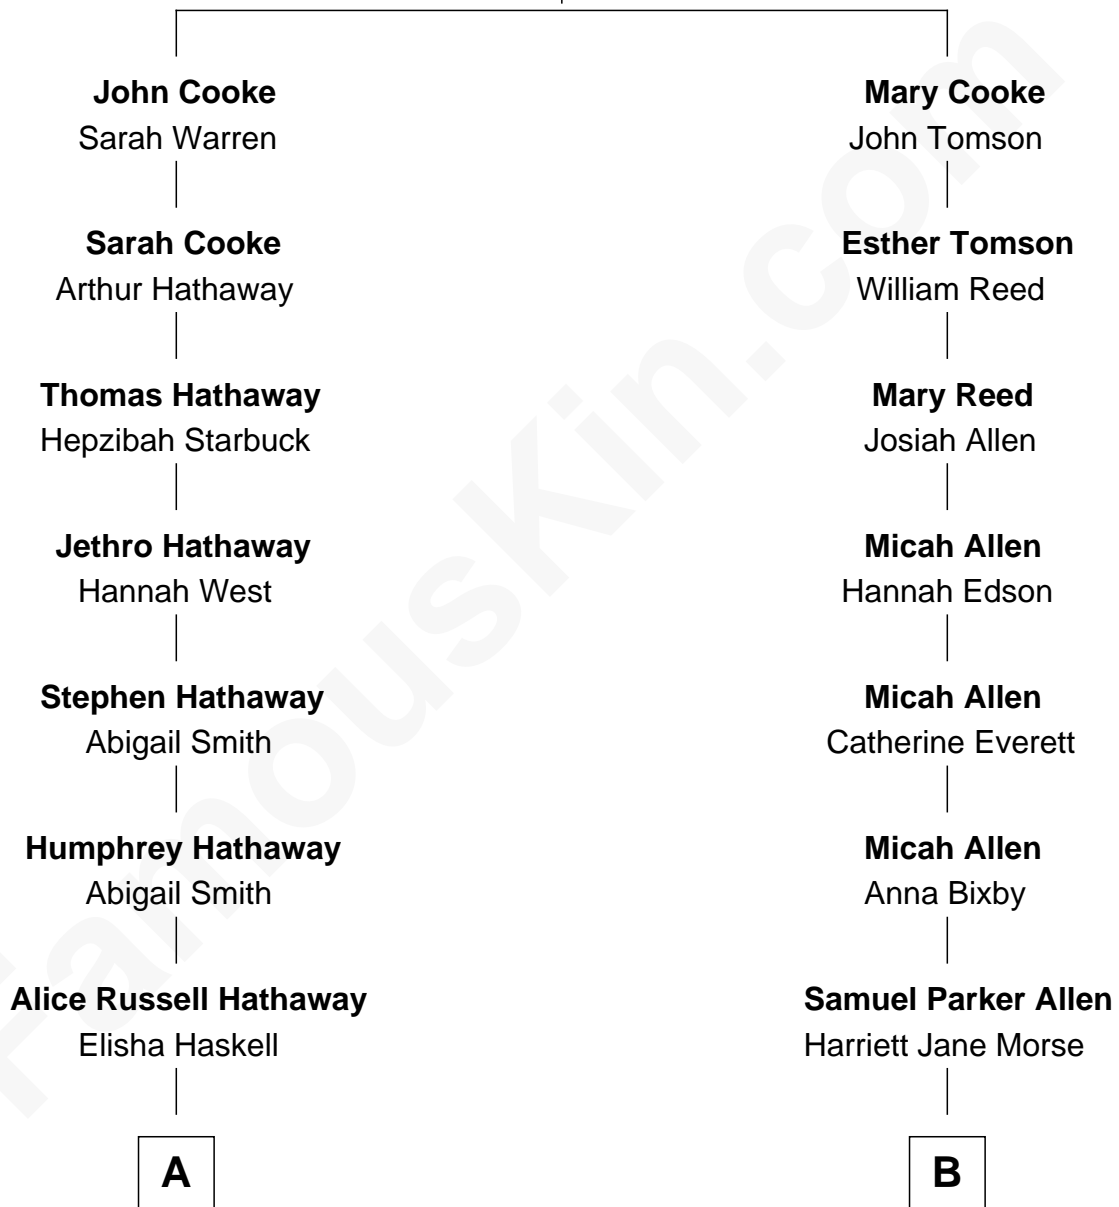

## Relationship Chart of

### Alice (Lee) Roosevelt

*First Wife of President Theodore Roosevelt*

8th cousin 2 times removed of

**Story Musgrave**  
NASA Astronaut

**Francis Cooke**  
Hester le Mahieu

FamousKin.com