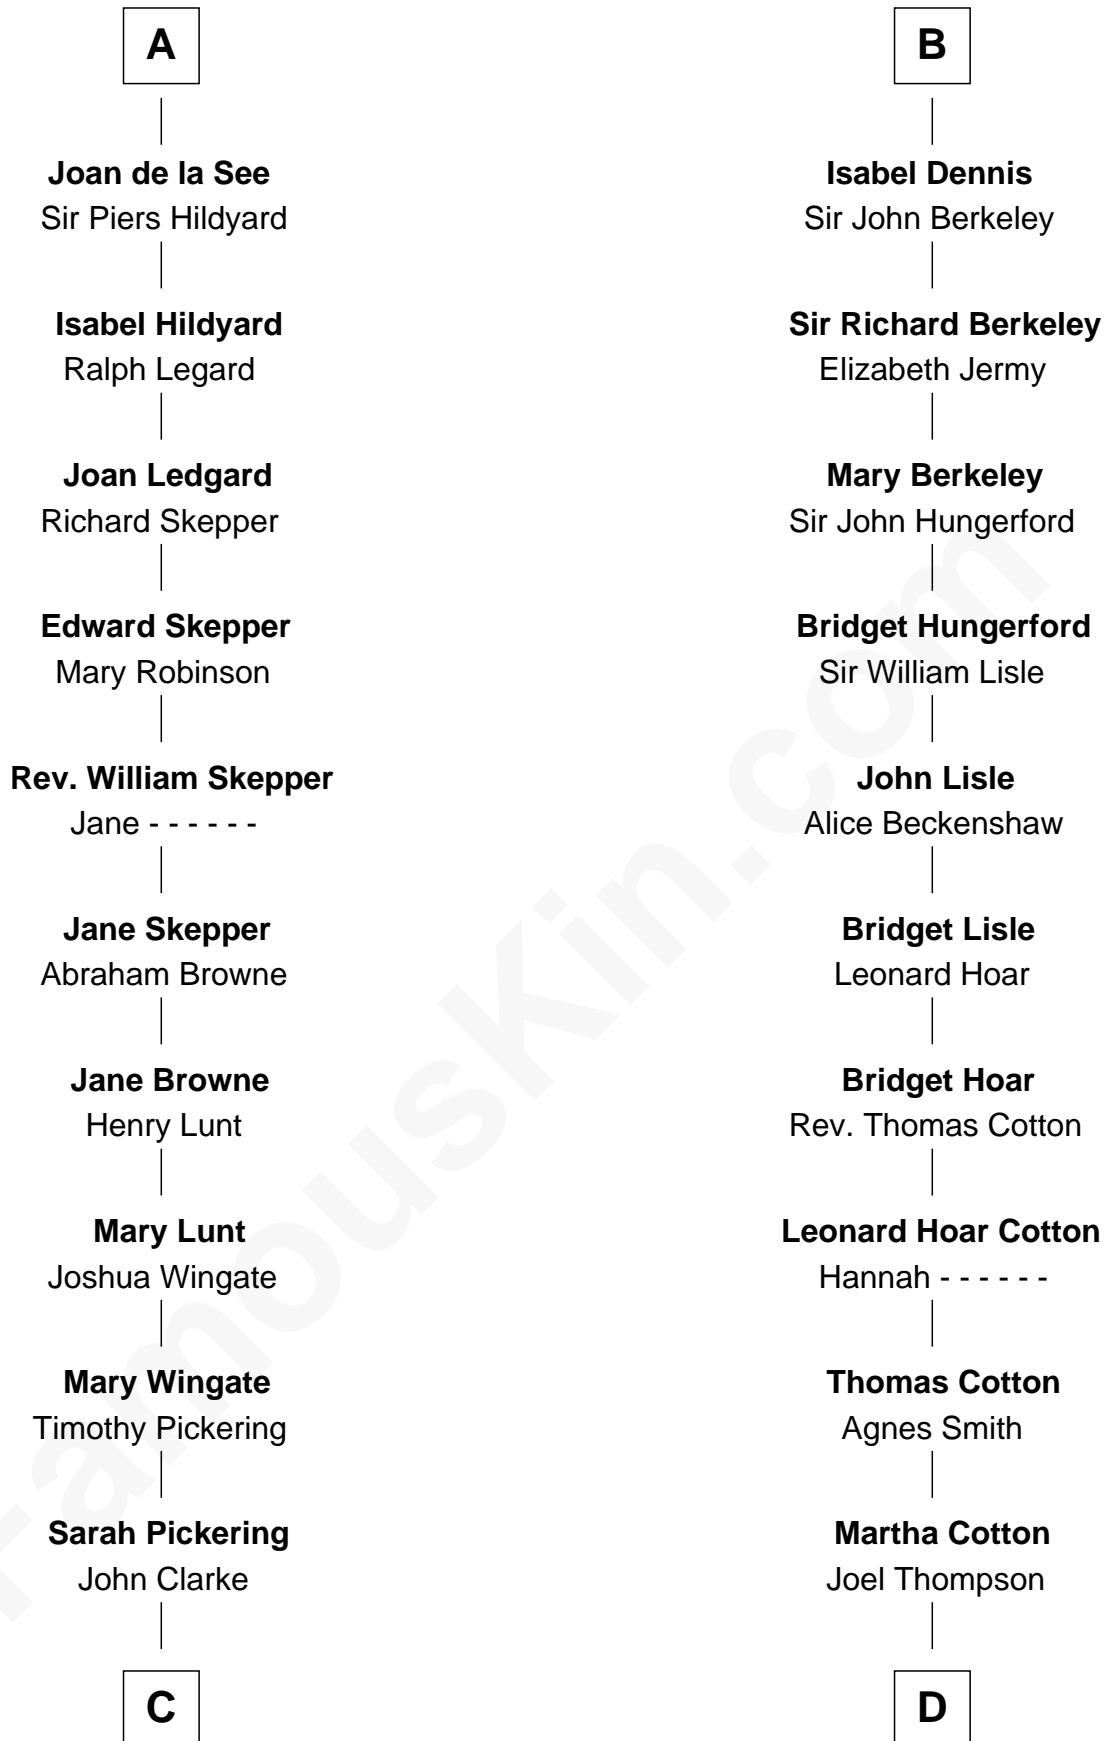

## Relationship Chart of

### Alice (Lee) Roosevelt

*First Wife of President Theodore Roosevelt*

19th cousin 2 times removed of

**Emma Eames**

*Opera Singer*

**Gunselm de Badlesmere**

**C**

**Nancy Clarke**  
Francis Cabot

**Mary Ann Cabot**  
Nathaniel Cabot Lee

**John Clarke Lee**  
Harriet Paine Rose

**George Cabot Lee**  
Caroline Watts Haskell

**Alice (Lee) Roosevelt**  
*Wife of President Theodore Roosevelt*

**D**

**Martha Cotton Thompson**  
Nathaniel Eames