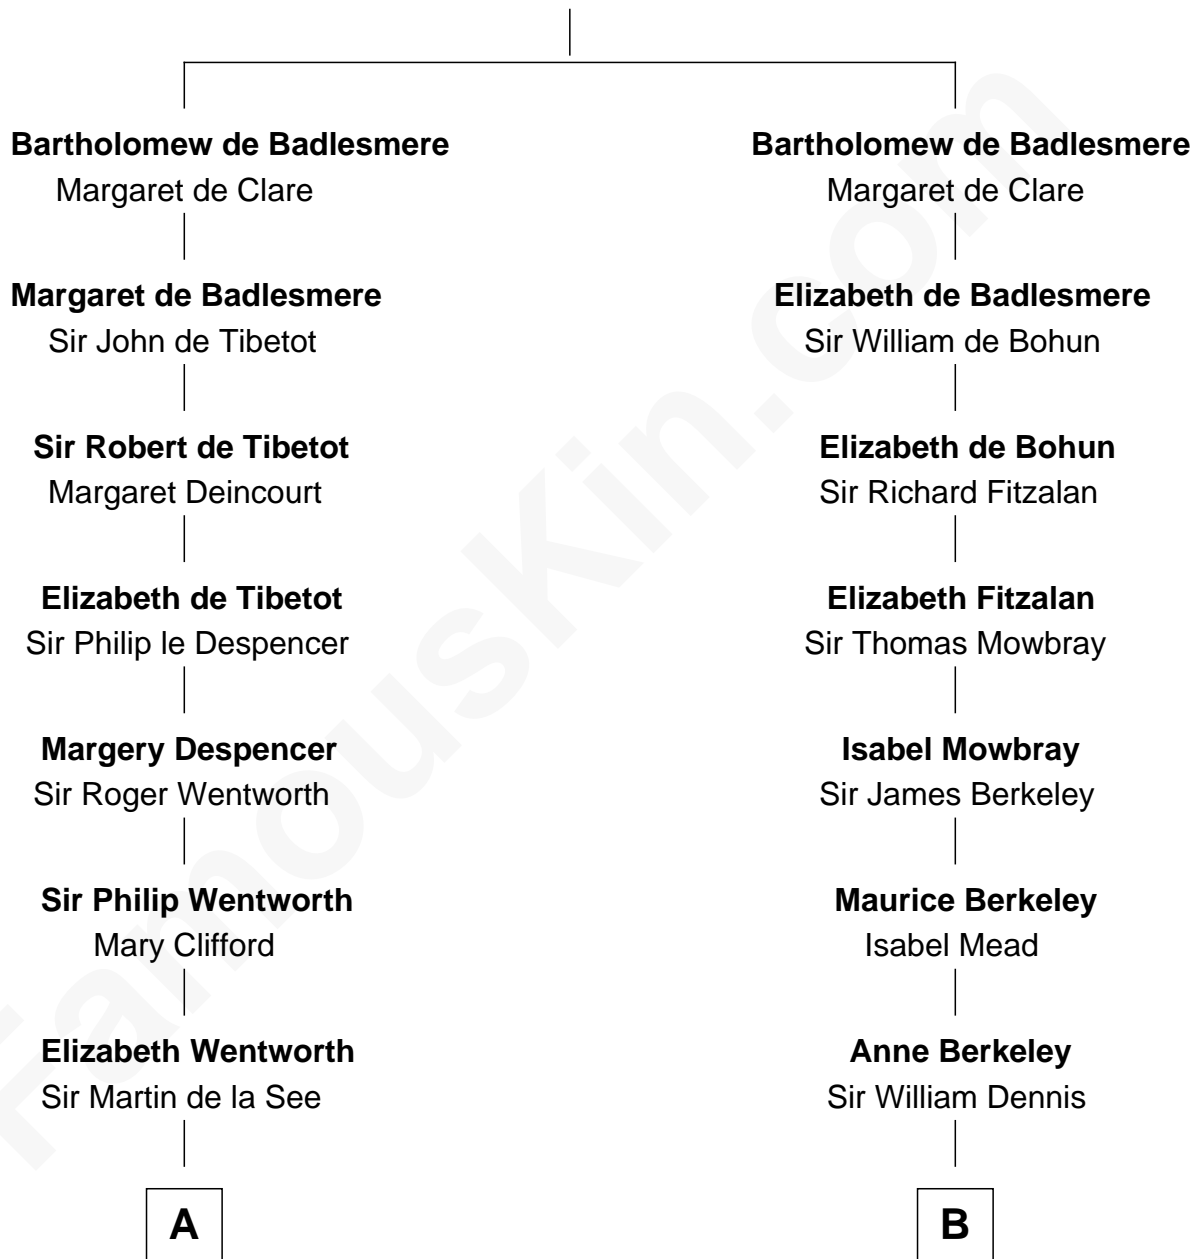

## Relationship Chart of

### Alice (Lee) Roosevelt

*First Wife of President Theodore Roosevelt*

19th cousin 2 times removed of

**Emma Eames**

*Opera Singer*

**Gunselm de Badlesmere**

**C**

**Nancy Clarke**  
Francis Cabot

**Mary Ann Cabot**  
Nathaniel Cabot Lee

**John Clarke Lee**  
Harriet Paine Rose

**George Cabot Lee**  
Caroline Watts Haskell

**Alice (Lee) Roosevelt**  
*Wife of President Theodore Roosevelt*

**D**

**Martha Cotton Thompson**  
Nathaniel Eames

**Ithamer Bellows Eames**  
Emma Hayden

**Emma Eames**  
*Opera Singer*

FamousKin.com