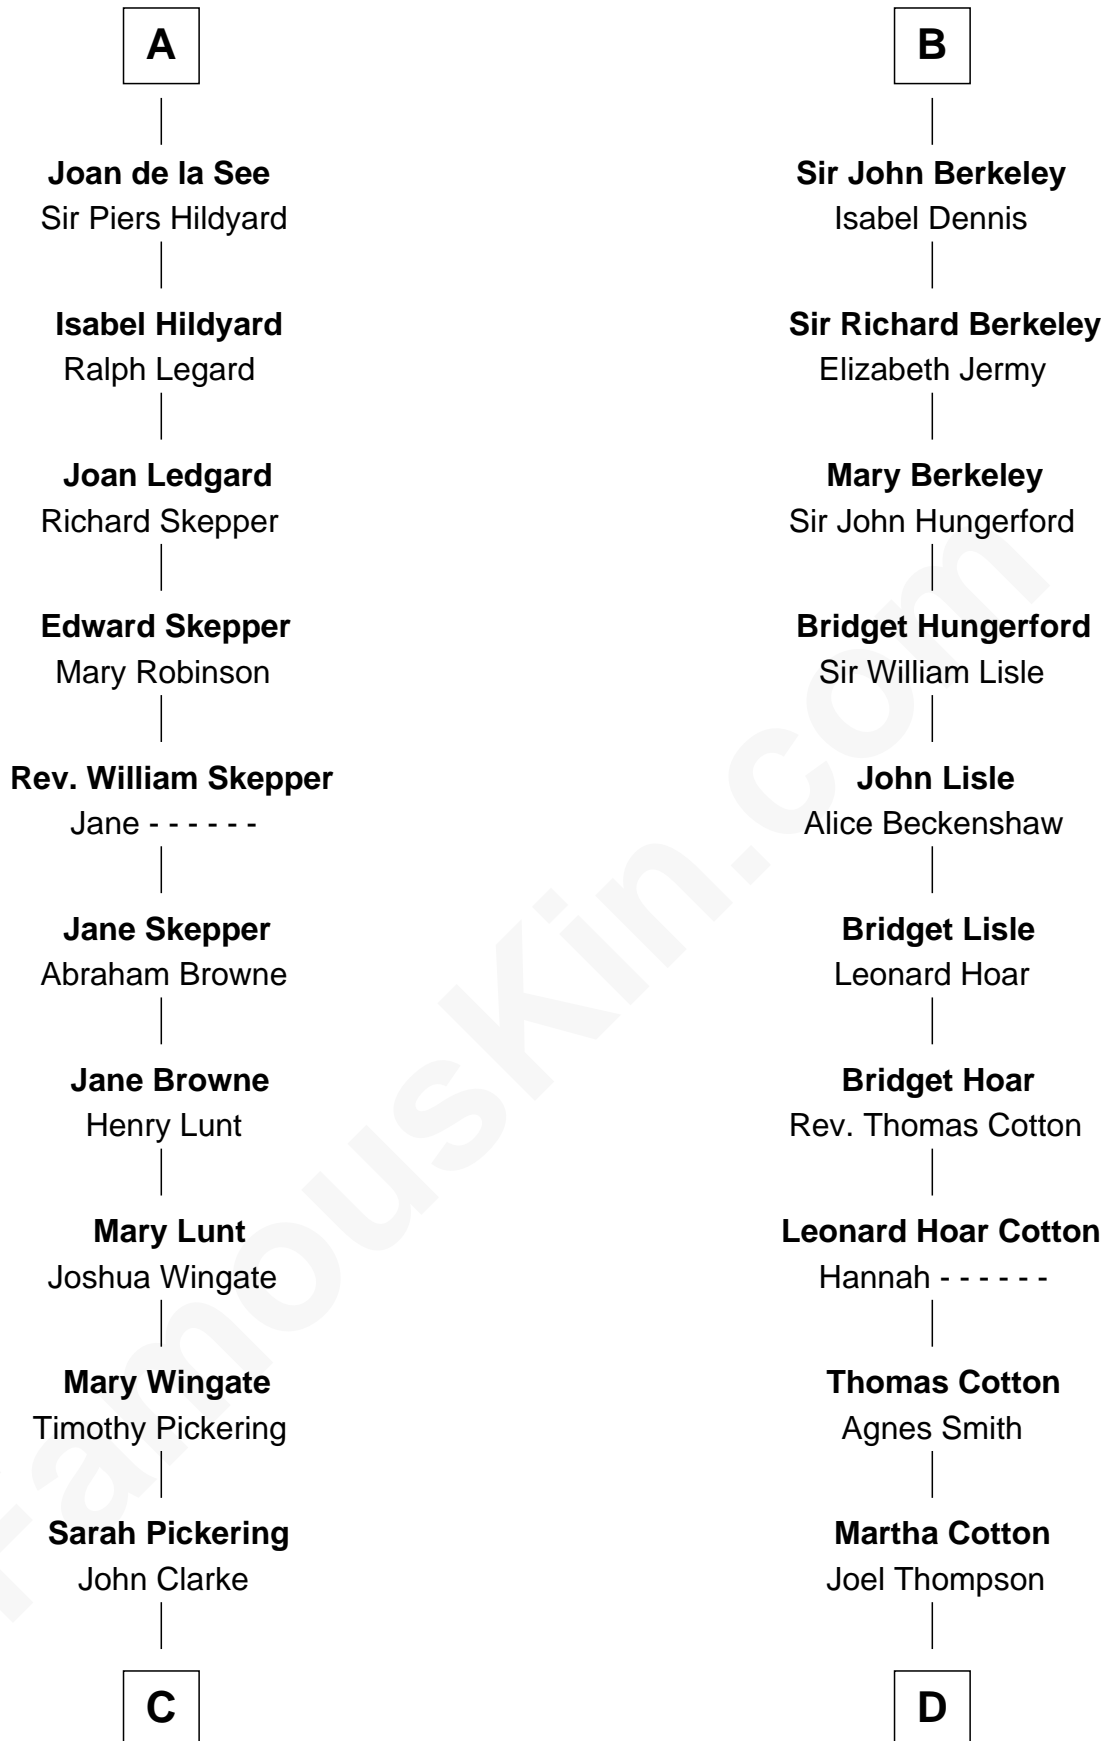

FamousKin.com

Relationship Chart of

Alice (Lee) Roosevelt

First Wife of President Theodore Roosevelt

19th cousin 2 times removed of

Emma Eames

Opera Singer

Eudo la Zouche
Milicent de Cantilupe

Ellen Montfort

Sir William Berkeley

Anne Stafford

Richard Berkeley

Elizabeth Conningsby

B

C

Nancy Clarke
Francis Cabot

Mary Ann Cabot
Nathaniel Cabot Lee

John Clarke Lee
Harriet Paine Rose

George Cabot Lee
Caroline Watts Haskell

Alice (Lee) Roosevelt
Wife of President Theodore Roosevelt

D

Martha Cotton Thompson
Nathaniel Eames