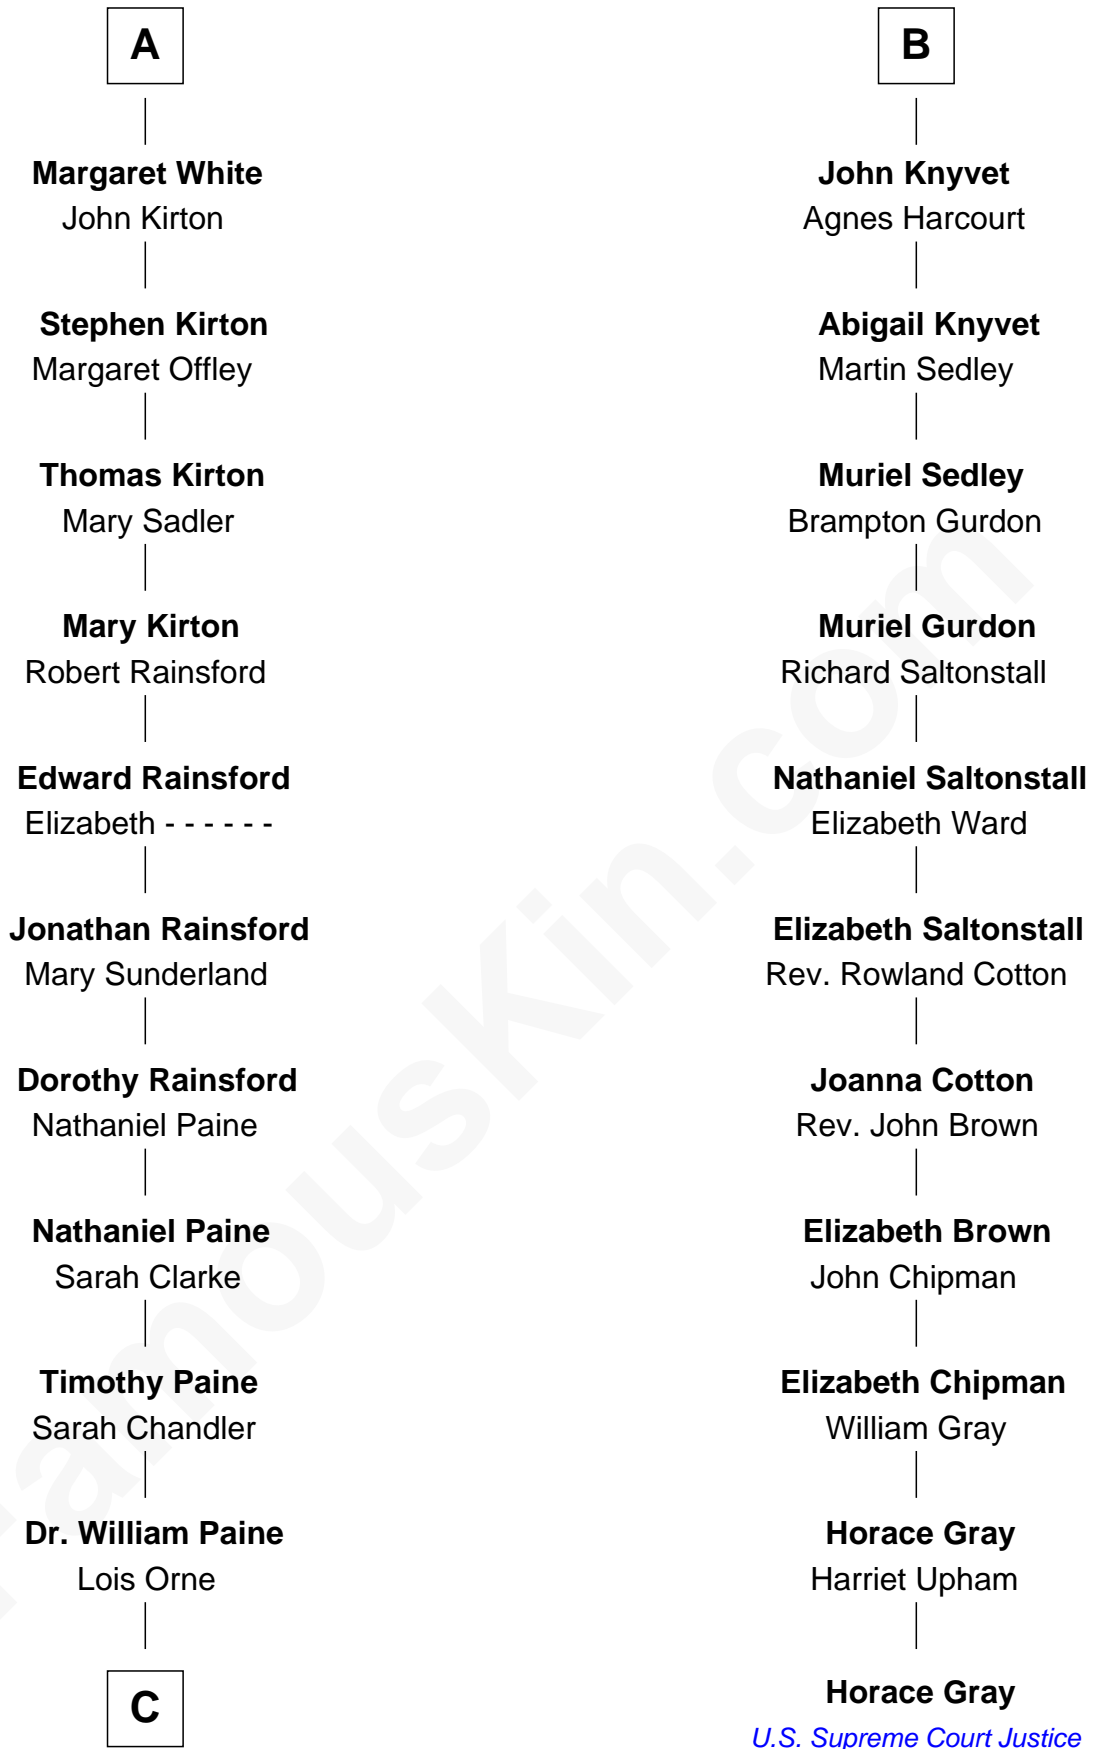

FamousKin.com

Relationship Chart of

Alice (Lee) Roosevelt

First Wife of President Theodore Roosevelt

17th cousin 3 times removed of

Horace Gray

U.S. Supreme Court Justice

C

—
Harriet Paine

Joseph Warner Rose

—
Harriet Paine Rose

John Clarke Lee

—
George Cabot Lee

Caroline Watts Haskell

—
Alice (Lee) Roosevelt

Wife of President Theodore Roosevelt