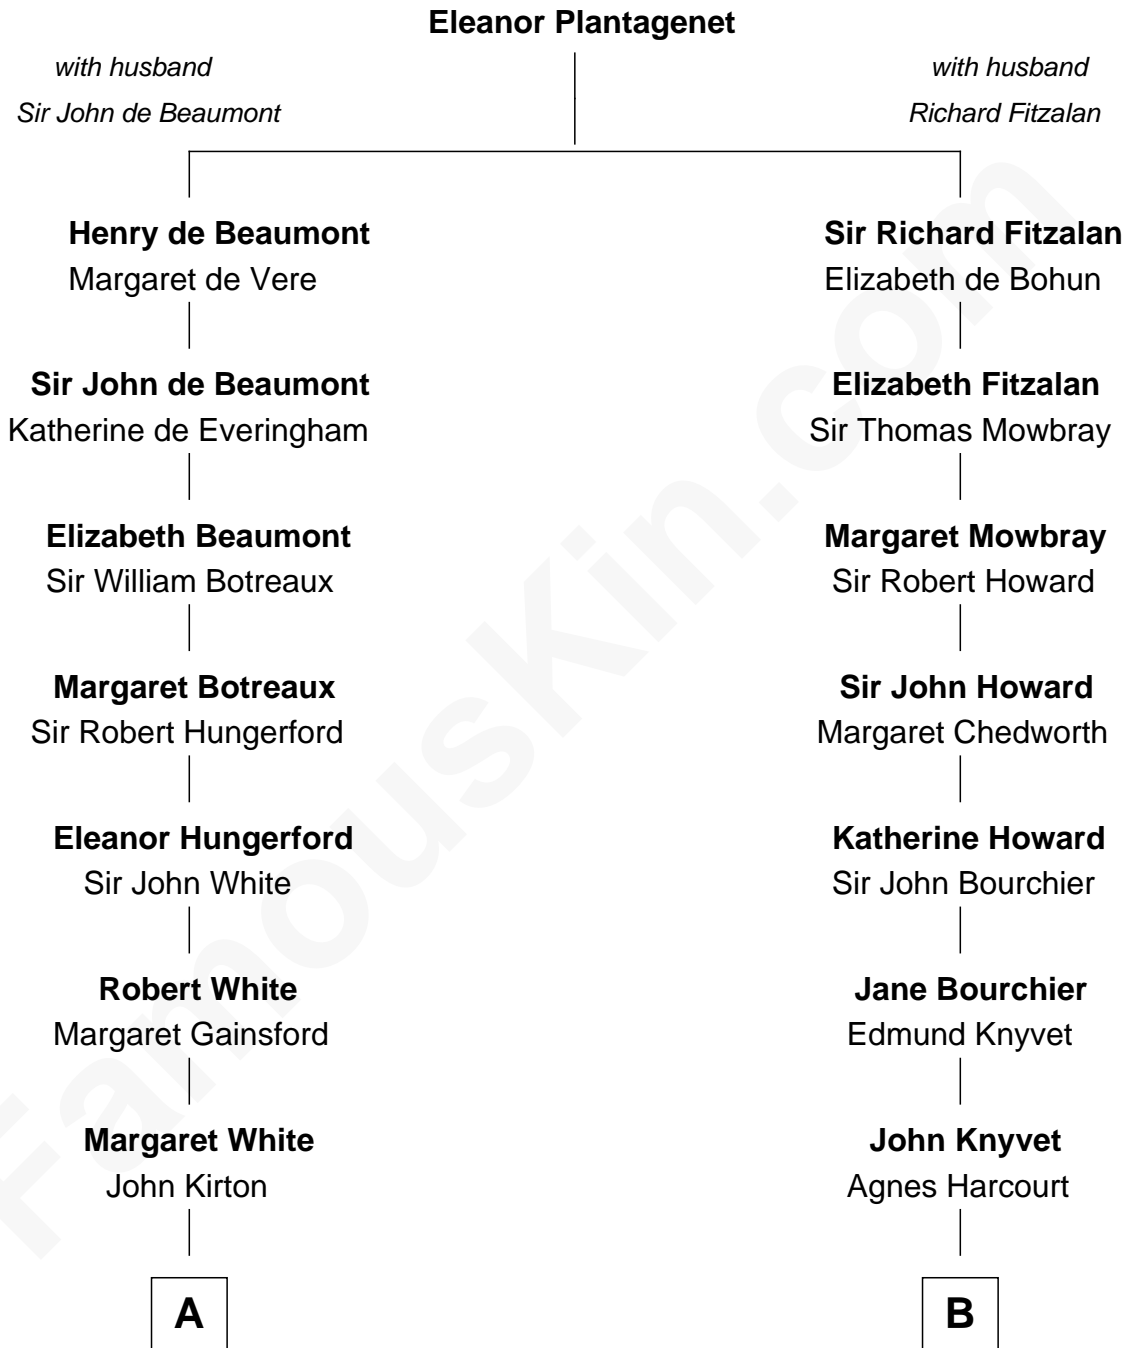

FamousKin.com

Relationship Chart of

Alice (Lee) Roosevelt

First Wife of President Theodore Roosevelt

16th cousin 3 times removed of

Horace Gray

U.S. Supreme Court Justice

C

—
Harriet Paine Rose

John Clarke Lee

—
George Cabot Lee

Caroline Watts Haskell

—
Alice (Lee) Roosevelt

Wife of President Theodore Roosevelt

FamousKin.com