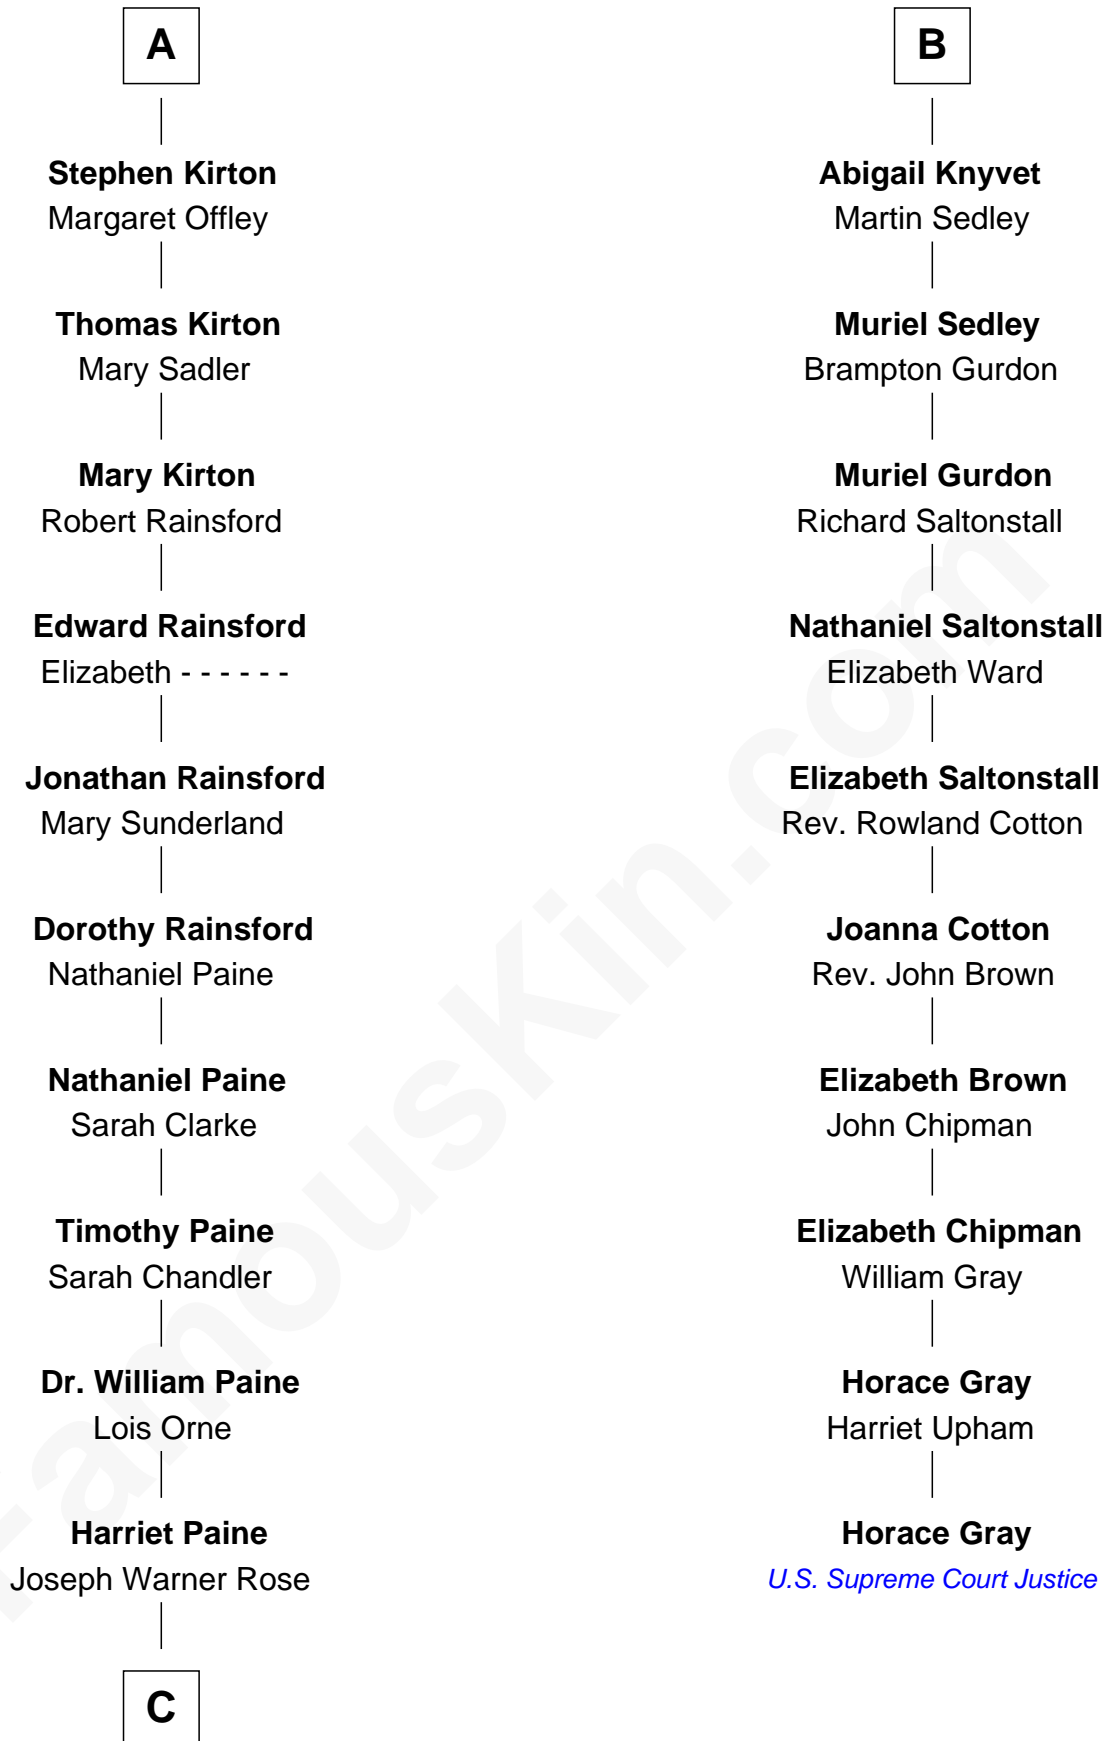

FamousKin.com

Relationship Chart of

Alice (Lee) Roosevelt

First Wife of President Theodore Roosevelt

16th cousin 3 times removed of

Horace Gray

U.S. Supreme Court Justice

C

—
Harriet Paine Rose

John Clarke Lee

—
George Cabot Lee

Caroline Watts Haskell

—
Alice (Lee) Roosevelt

Wife of President Theodore Roosevelt

FamousKin.com