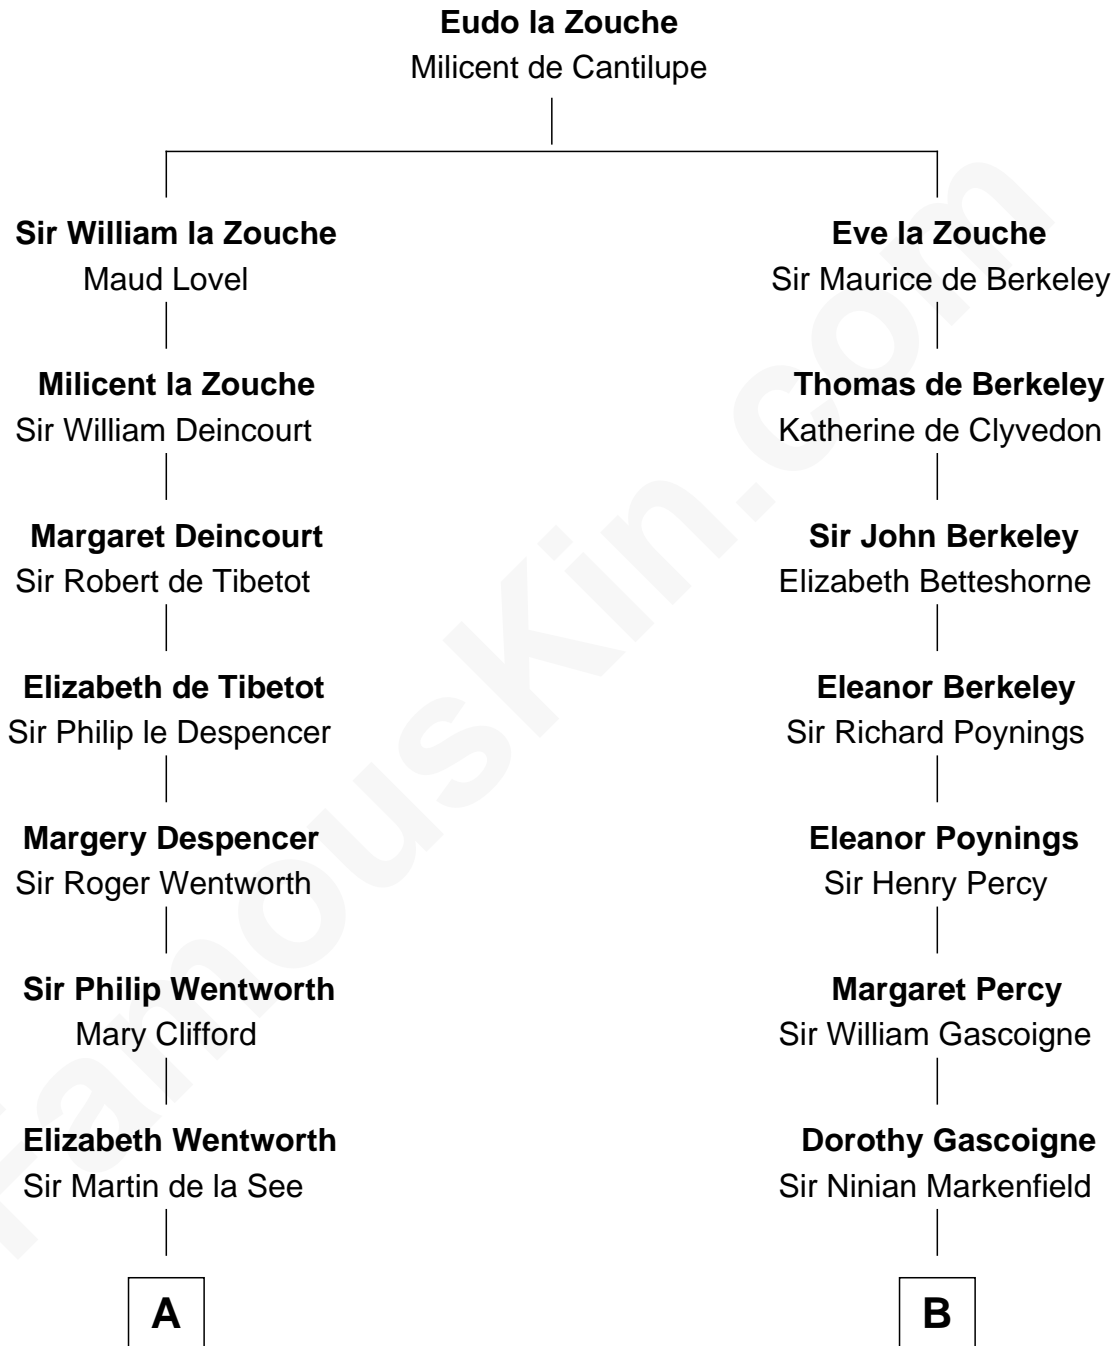

## Relationship Chart of

### Alice (Lee) Roosevelt

*First Wife of President Theodore Roosevelt*

18th cousin 3 times removed of

**Horace Gray**

*U.S. Supreme Court Justice*

**C**

**Nancy Clarke**  
Francis Cabot

**Mary Ann Cabot**  
Nathaniel Cabot Lee

**John Clarke Lee**  
Harriet Paine Rose

**George Cabot Lee**  
Caroline Watts Haskell

**Alice (Lee) Roosevelt**  
*Wife of President Theodore Roosevelt*

**D**

**Horace Gray**  
Harriet Upham

**Horace Gray**  
*U.S. Supreme Court Justice*