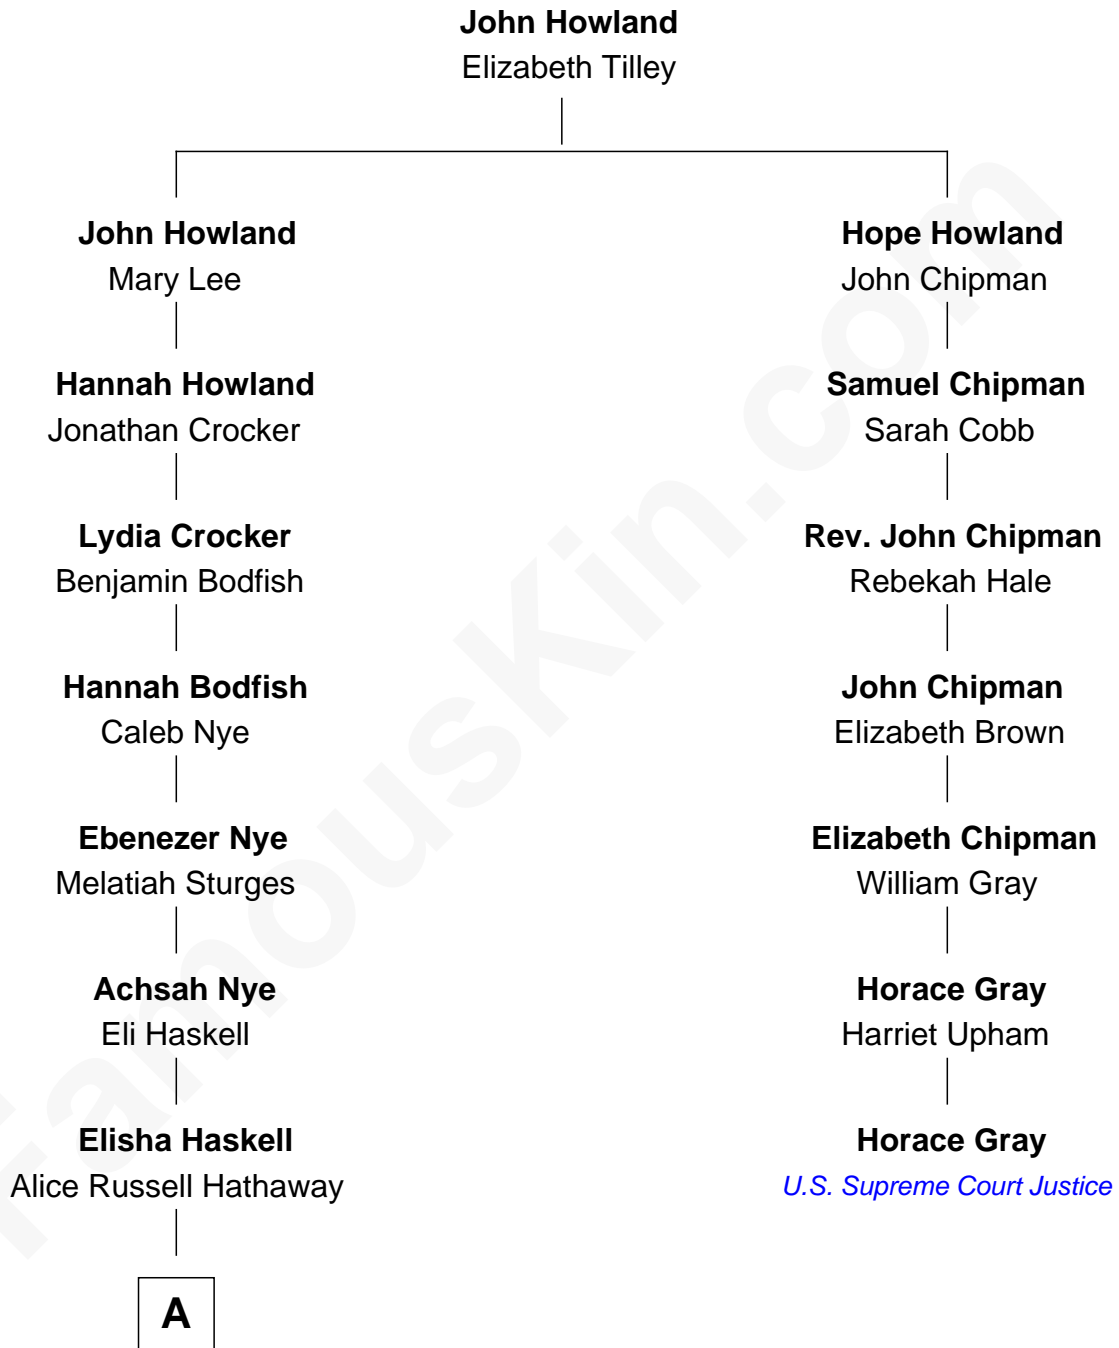

FamousKin.com

Relationship Chart of

Alice (Lee) Roosevelt

First Wife of President Theodore Roosevelt

6th cousin 2 times removed of

Horace Gray

U.S. Supreme Court Justice

A

—
Caroline Watts Haskell

George Cabot Lee

—
Alice (Lee) Roosevelt

Wife of President Theodore Roosevelt

FamousKin.com