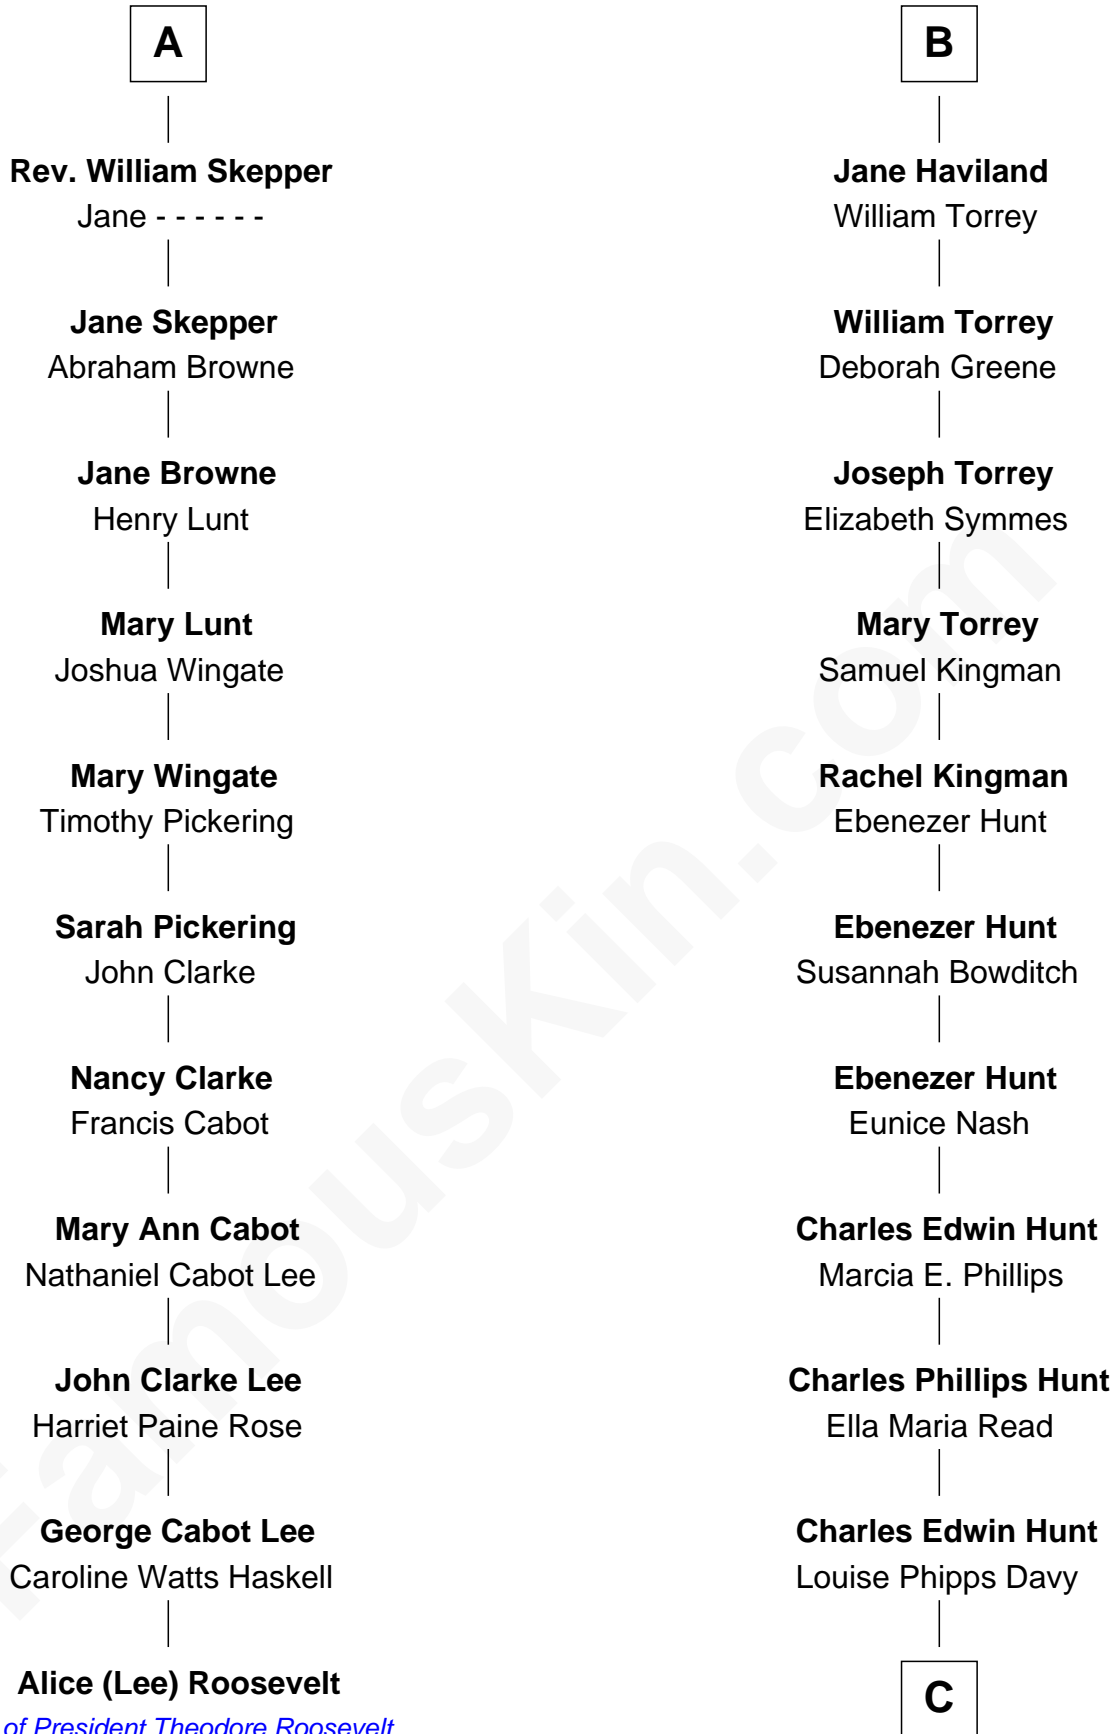

## Relationship Chart of

### Alice (Lee) Roosevelt

*First Wife of President Theodore Roosevelt*

17th cousin 1 time removed of

**Linda Hunt**

*TV and Movie Actress*

**C**

**Raymond Davy Hunt**

Elsie R. Doying