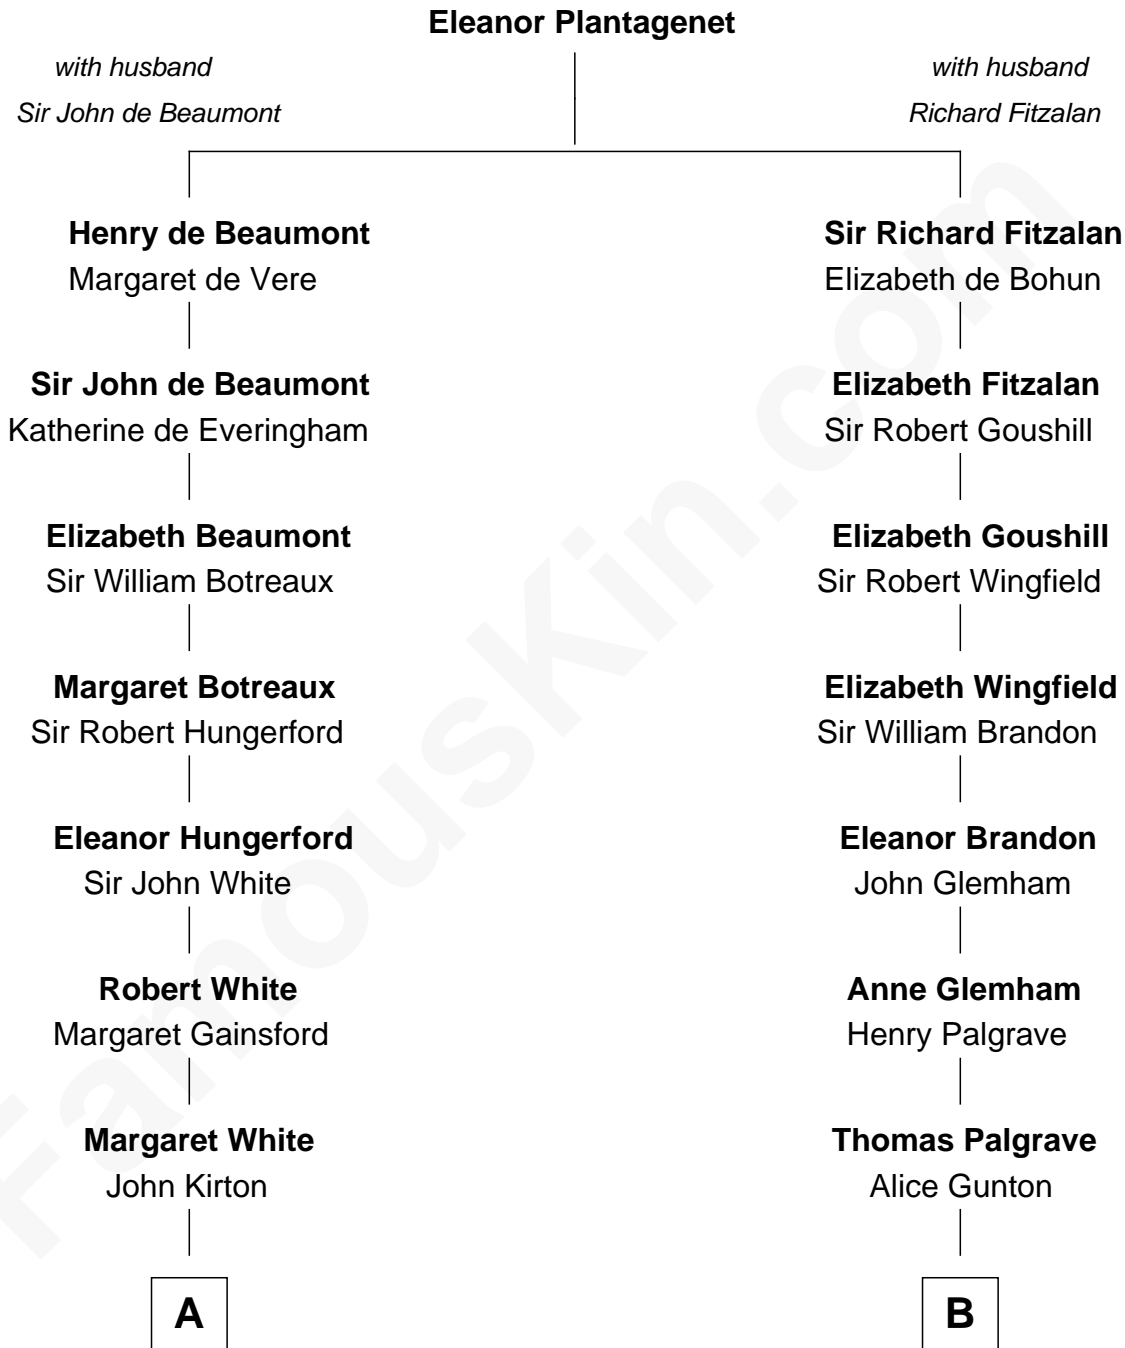

FamousKin.com

Relationship Chart of

Alice (Lee) Roosevelt

First Wife of President Theodore Roosevelt

19th cousin of

Linda Hunt

TV and Movie Actress