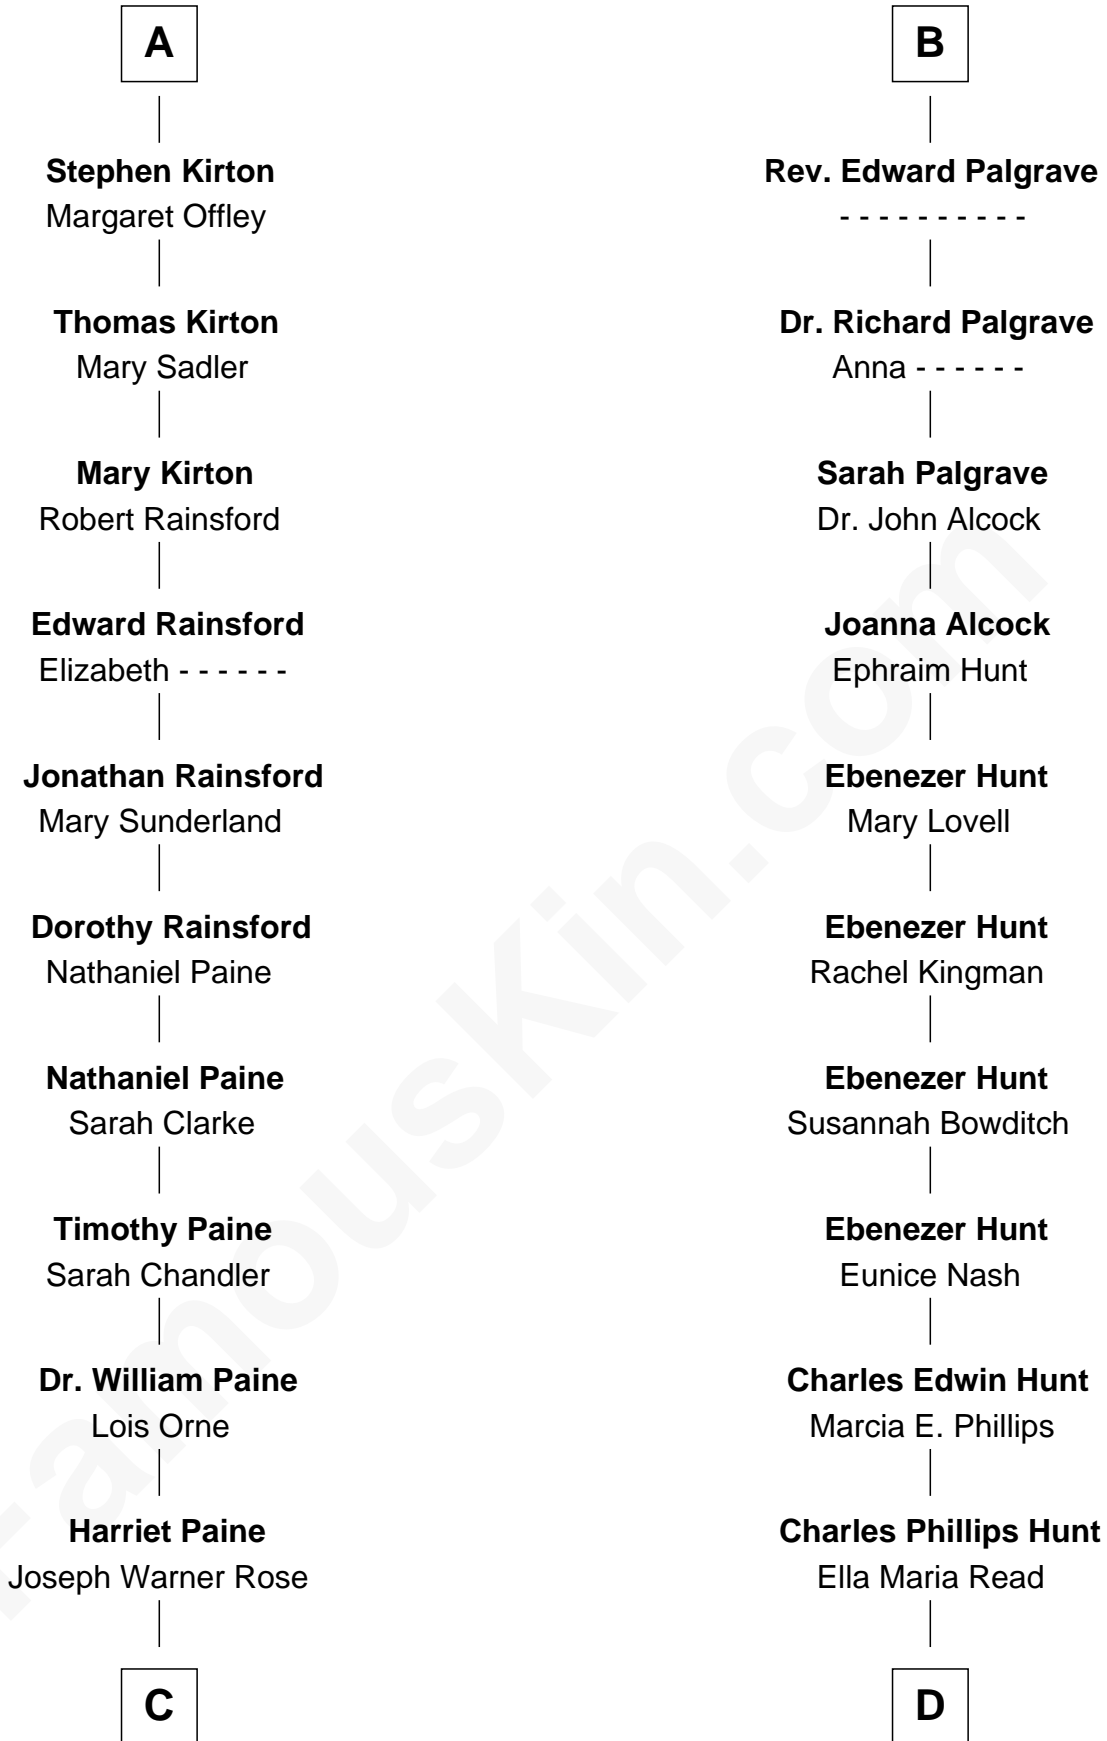

## Relationship Chart of

### Alice (Lee) Roosevelt

*First Wife of President Theodore Roosevelt*

19th cousin of

### Linda Hunt

*TV and Movie Actress*

**C**

**Harriet Paine Rose**

John Clarke Lee

**George Cabot Lee**

Caroline Watts Haskell

**Alice (Lee) Roosevelt**