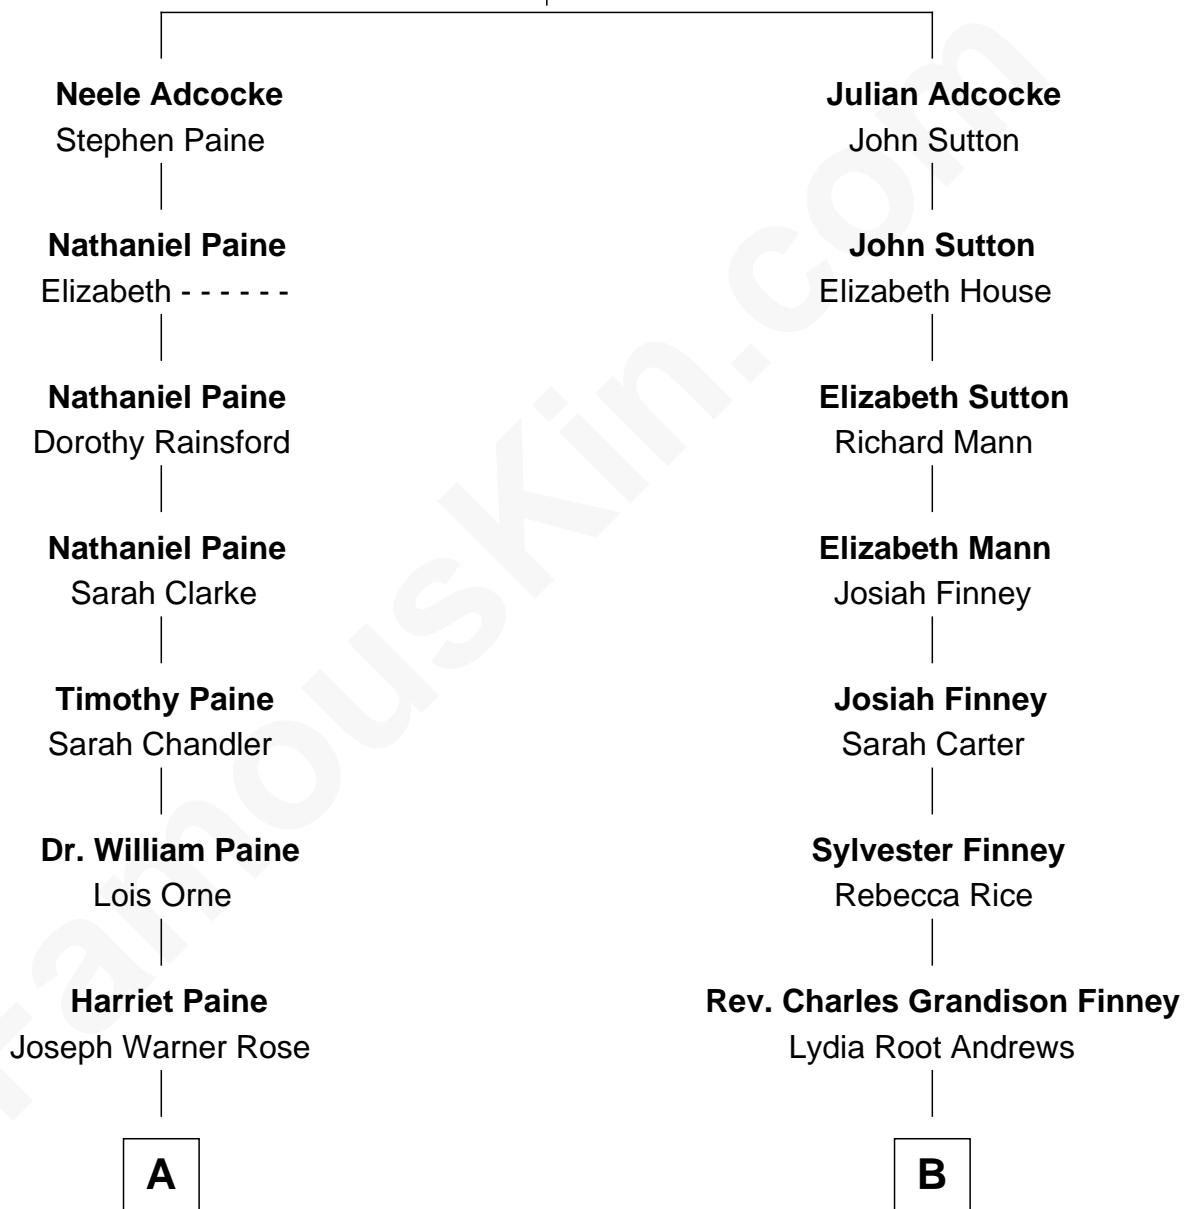

FamousKin.com

Relationship Chart of

Alice (Lee) Roosevelt

First Wife of President Theodore Roosevelt

8th cousin 1 time removed of

Kenyon Cox

Painter and Illustrator

John Adcocke
Elizabeth Eldred

A

Harriet Paine Rose

John Clarke Lee

George Cabot Lee

Caroline Watts Haskell

Alice (Lee) Roosevelt

Wife of President Theodore Roosevelt

B