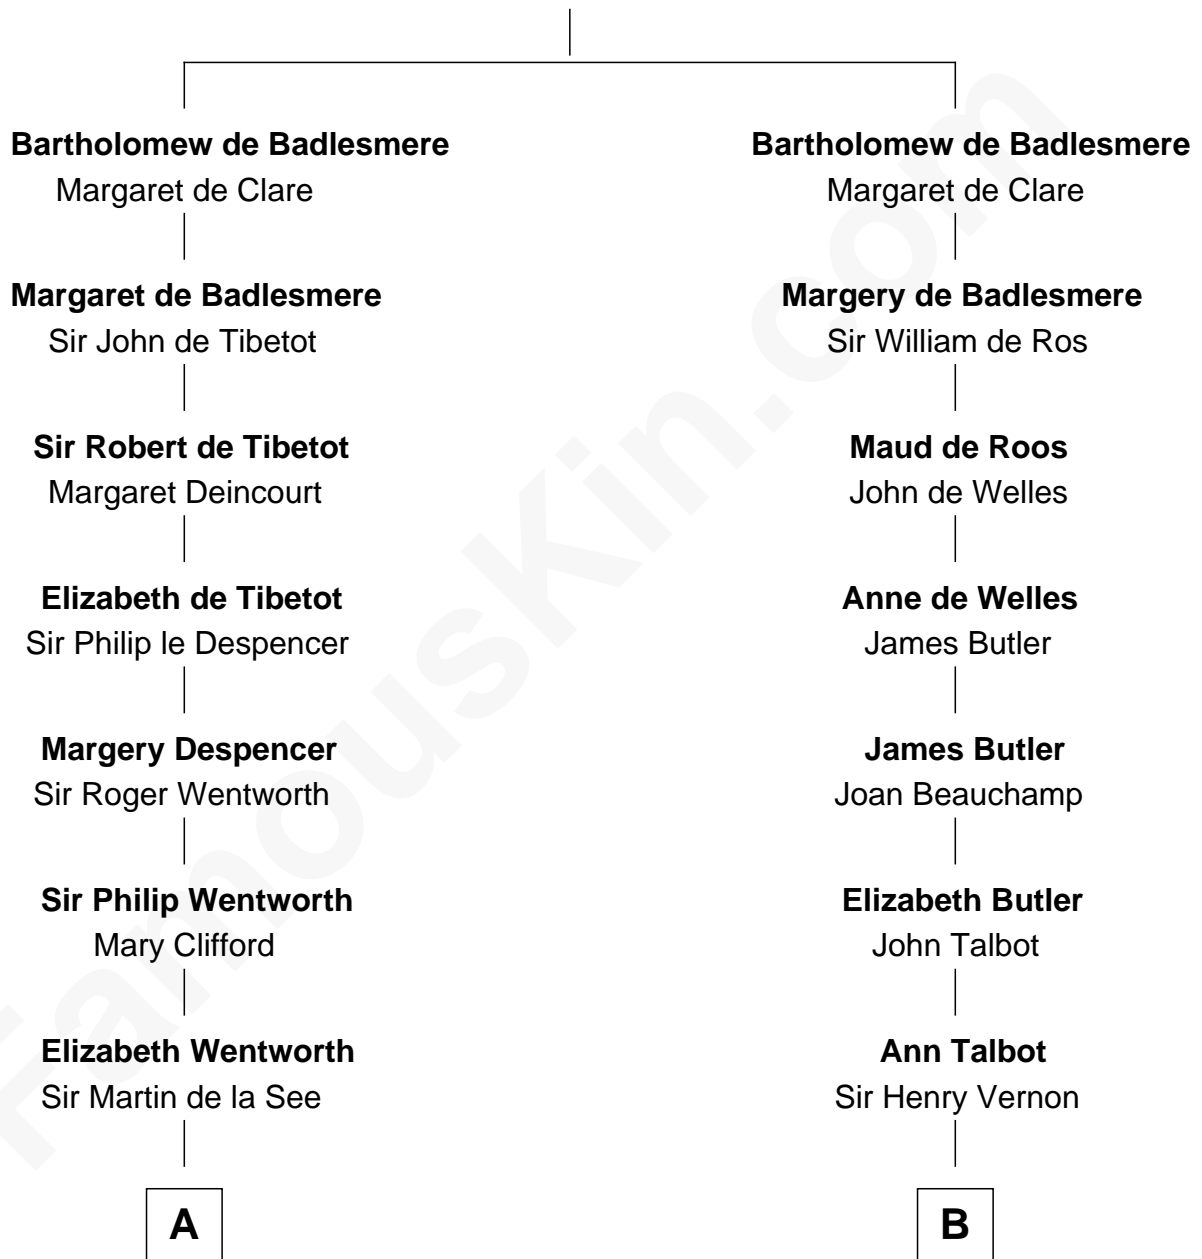

## Relationship Chart of

### Alice (Lee) Roosevelt

*First Wife of President Theodore Roosevelt*

21st cousin of

### Lizzie Borden

*Accused Murderess*

**Gunselm de Badlesmere**

**C**

**Nancy Clarke**  
Francis Cabot

**Mary Ann Cabot**  
Nathaniel Cabot Lee

**John Clarke Lee**  
Harriet Paine Rose

**George Cabot Lee**  
Caroline Watts Haskell

**Lizzie Borden**  
*Accused Murderess*

FamousKin.com