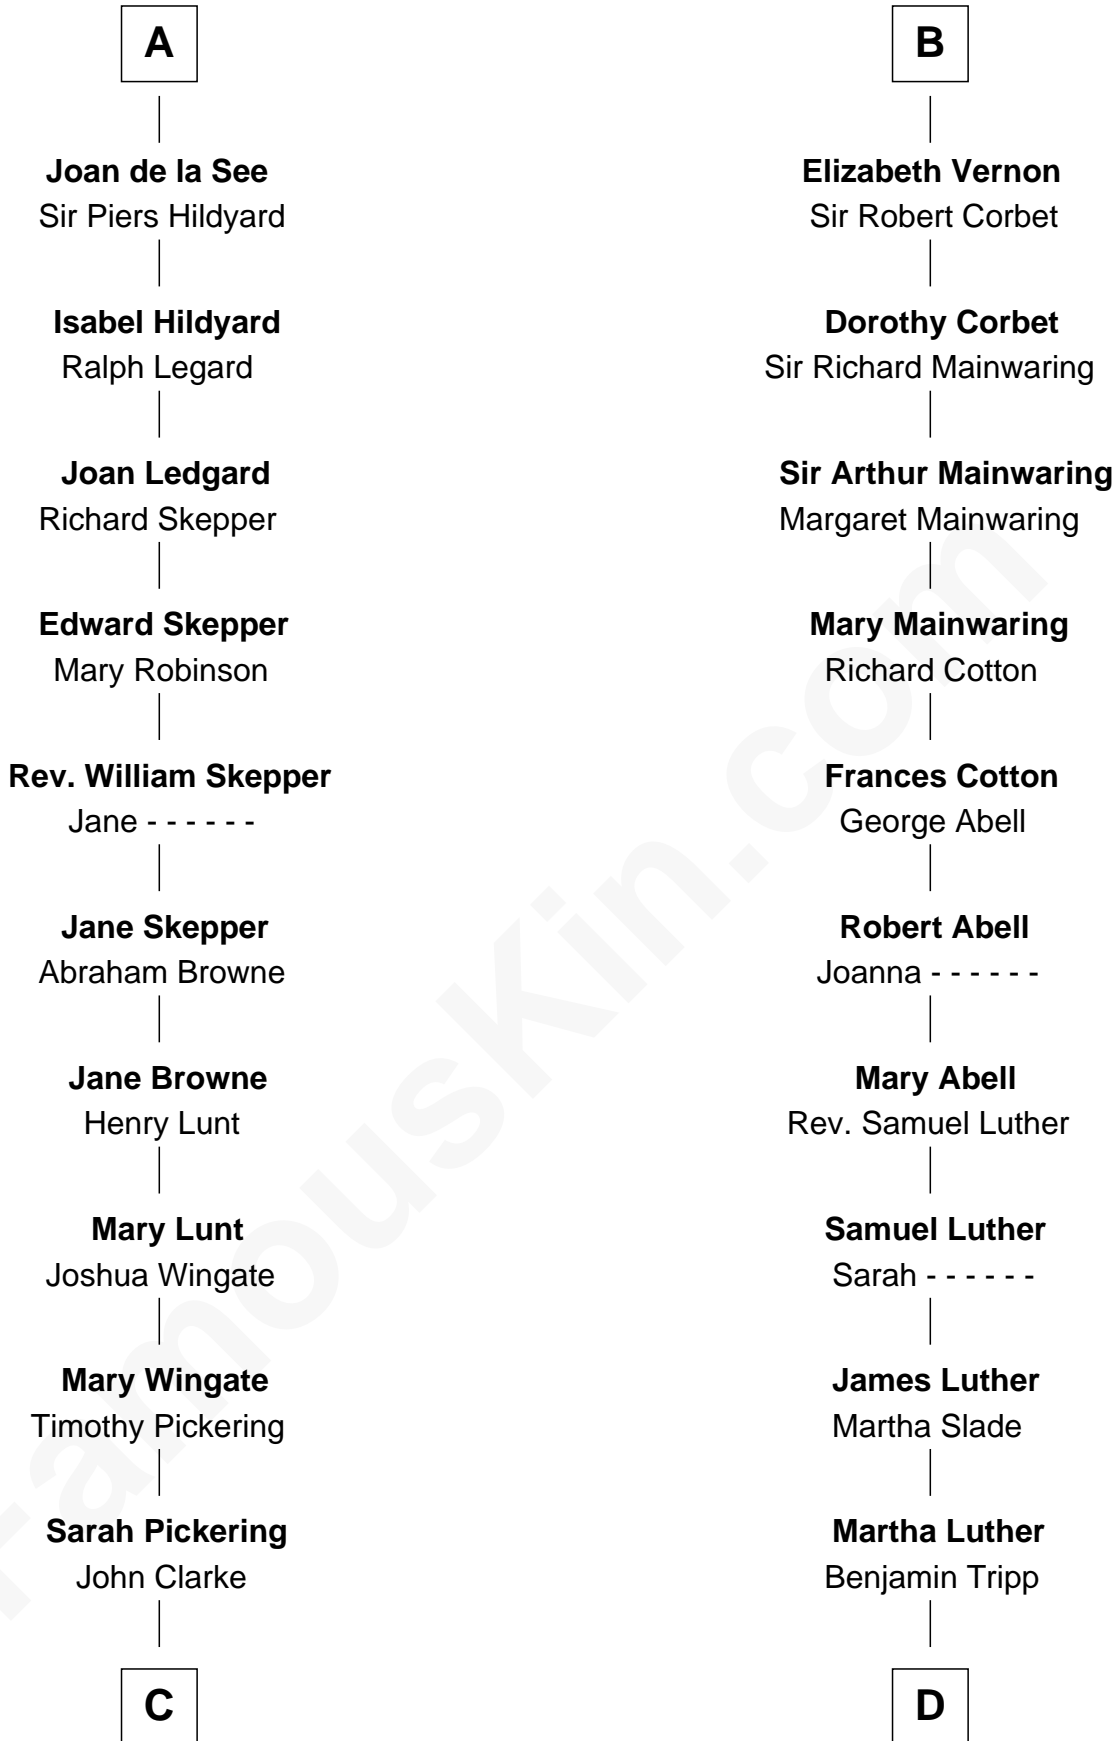

## Relationship Chart of

### Alice (Lee) Roosevelt

*First Wife of President Theodore Roosevelt*

21st cousin of

### Lizzie Borden

*Accused Murderess*

**Gunselm de Badlesmere**

**C**

**Nancy Clarke**  
Francis Cabot

**Mary Ann Cabot**  
Nathaniel Cabot Lee

**John Clarke Lee**  
Harriet Paine Rose

**George Cabot Lee**  
Caroline Watts Haskell