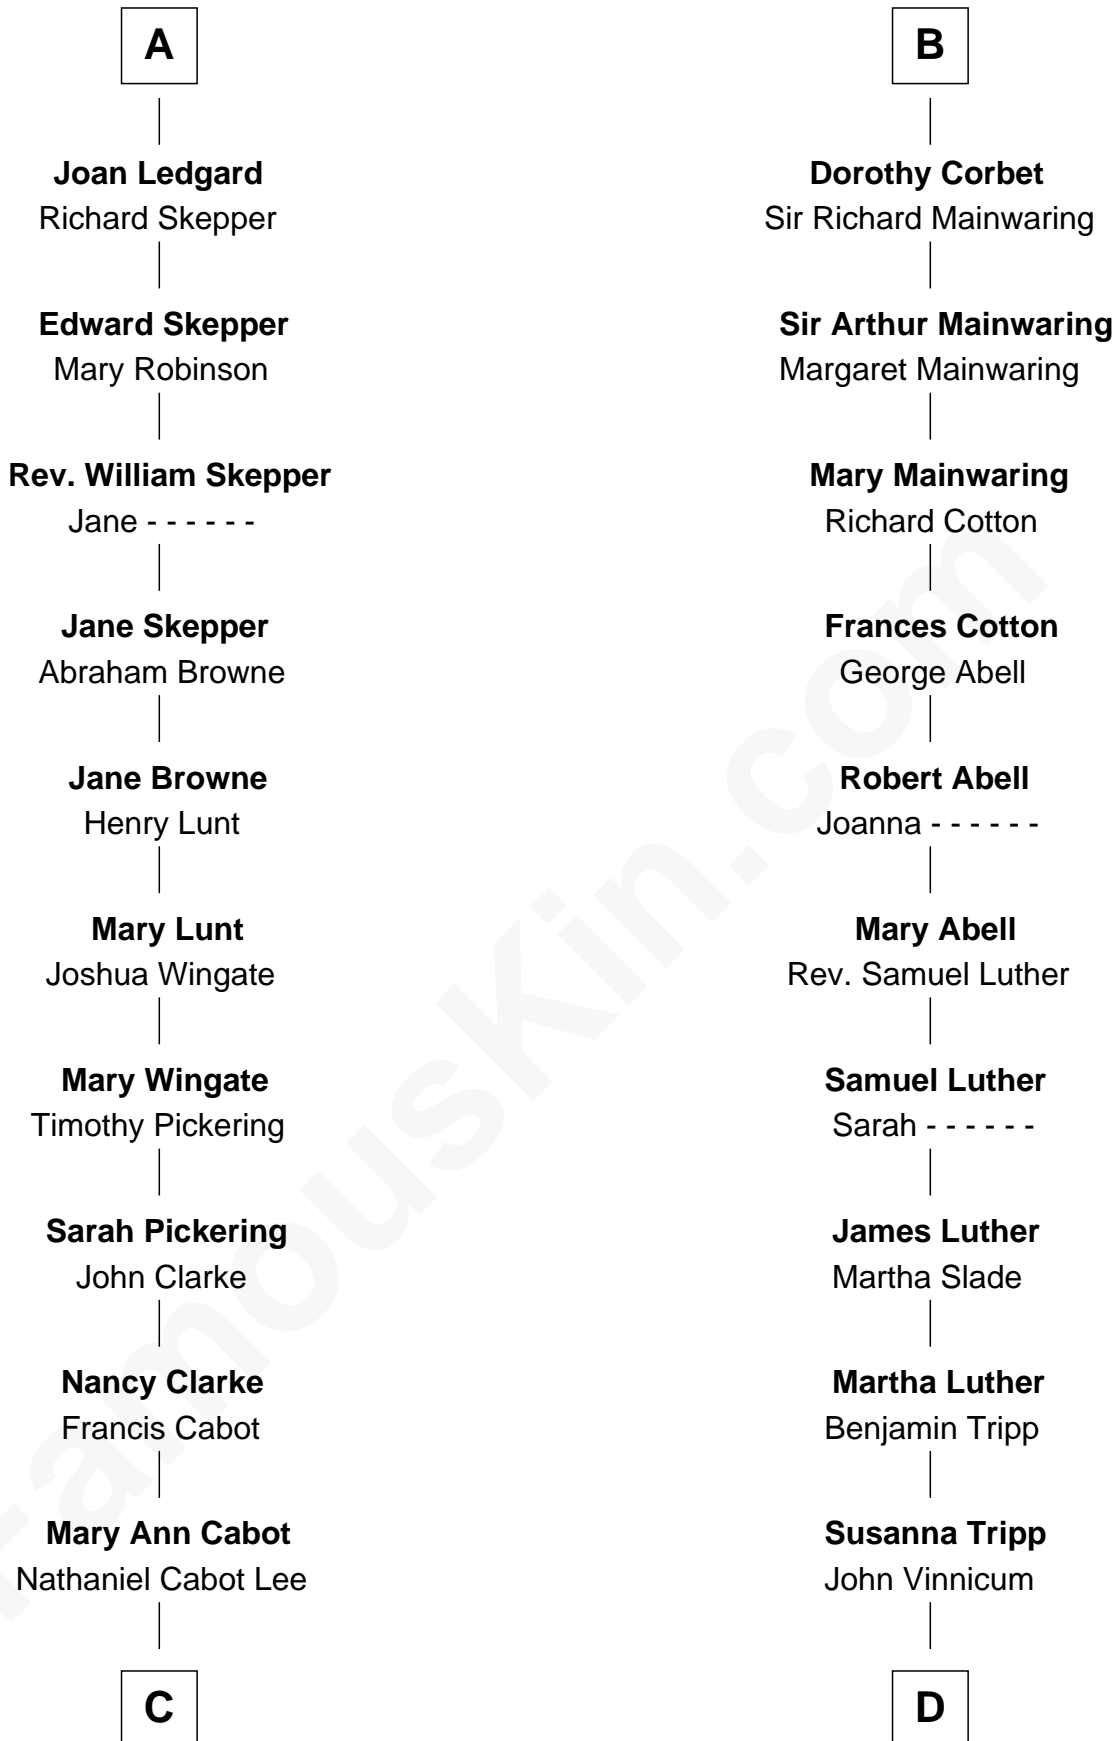

FamousKin.com

Relationship Chart of

Alice (Lee) Roosevelt

First Wife of President Theodore Roosevelt

19th cousin 1 time removed of

Lizzie Borden

Accused Murderess

Margaret de Audley

Ralph de Stafford

C

John Clarke Lee
Harriet Paine Rose

George Cabot Lee
Caroline Watts Haskell

Alice (Lee) Roosevelt
Wife of President Theodore Roosevelt

D

Sarah L. Vinnicum
Joseph Morse

Anthony Morse
Rhoda Morrison

Sarah Anthony Morse
Andrew Jackson Borden

Lizzie Borden
Accused Murderess

FamousKin.com