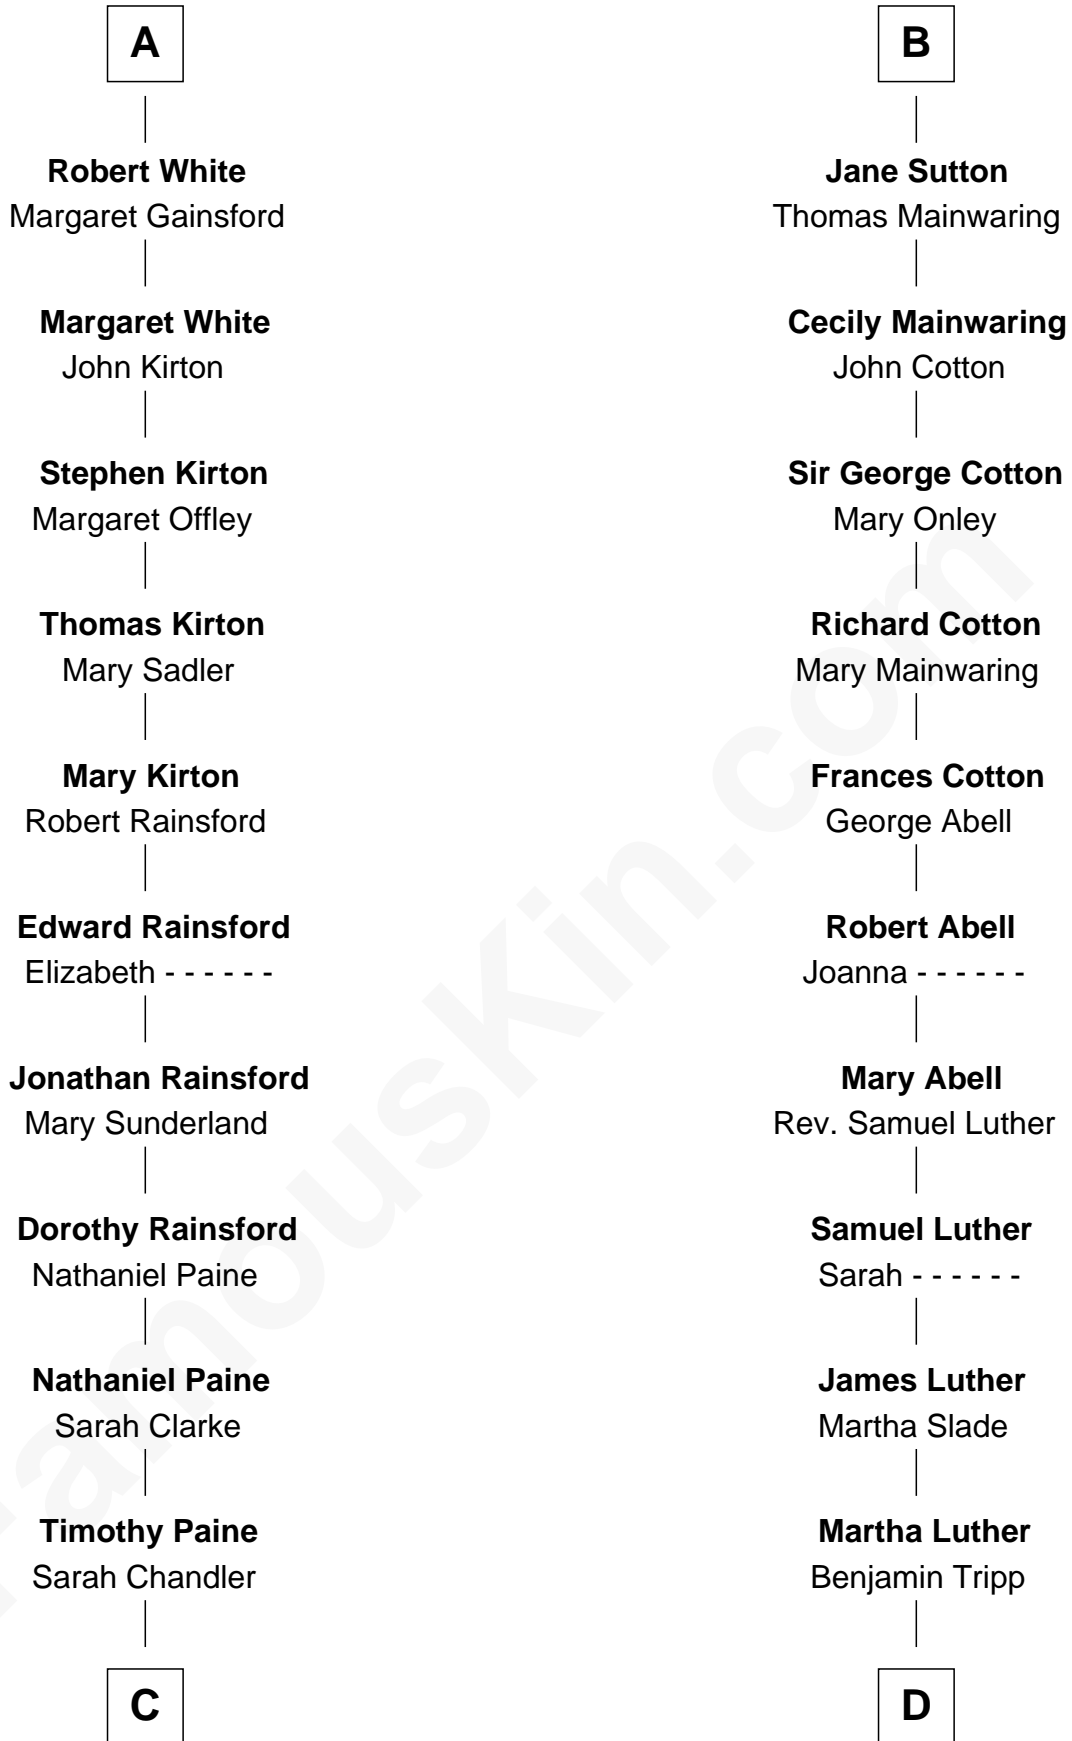

## Relationship Chart of

### Alice (Lee) Roosevelt

*First Wife of President Theodore Roosevelt*

21st cousin of

**Lizzie Borden**  
*Accused Murderess*

**Sir Hugh le Despencer**  
Aveline Basset

**C**

**Dr. William Paine**

Lois Orne

**Harriet Paine**

Joseph Warner Rose

**Harriet Paine Rose**

John Clarke Lee

**George Cabot Lee**

Caroline Watts Haskell

**Alice (Lee) Roosevelt**

*Wife of President Theodore Roosevelt*

**D**

**Susanna Tripp**

John Vinnicum

**Sarah L. Vinnicum**

Joseph Morse

**Anthony Morse**

Rhoda Morrison

**Sarah Anthony Morse**