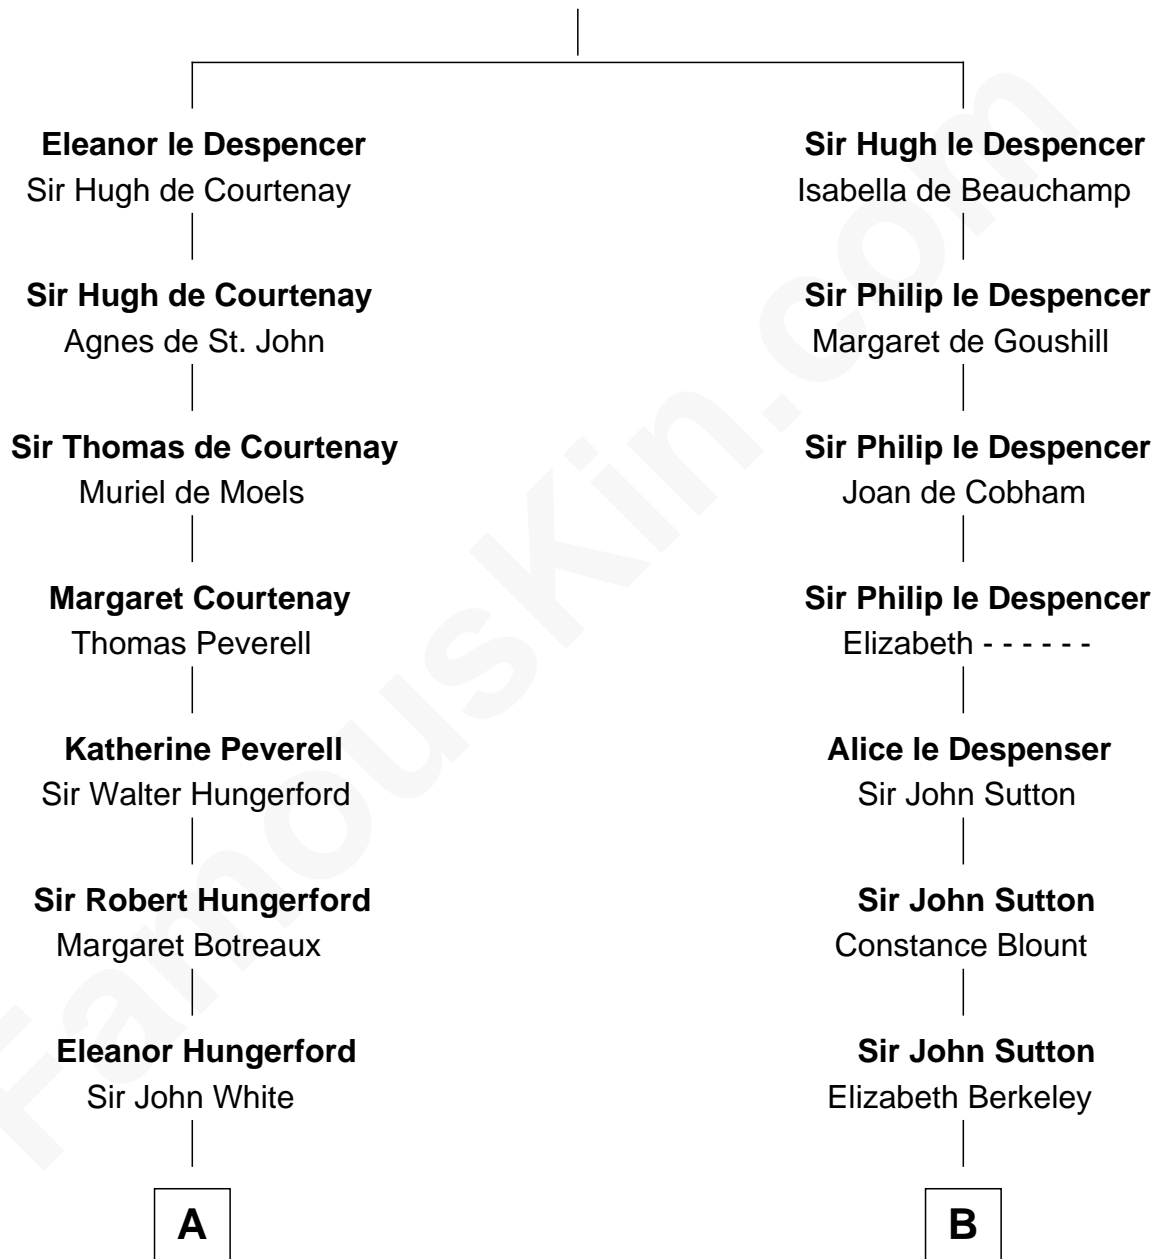

## Relationship Chart of

### Alice (Lee) Roosevelt

*First Wife of President Theodore Roosevelt*

21st cousin of

**Lizzie Borden**  
*Accused Murderess*

**Sir Hugh le Despencer**  
Aveline Basset

**C**

**Dr. William Paine**

Lois Orne

**Harriet Paine**

Joseph Warner Rose

**Harriet Paine Rose**

John Clarke Lee

**George Cabot Lee**

Caroline Watts Haskell

**Alice (Lee) Roosevelt**

*Wife of President Theodore Roosevelt*

**D**

**Susanna Tripp**

John Vinnicum

**Sarah L. Vinnicum**

Joseph Morse

**Anthony Morse**

Rhoda Morrison

**Sarah Anthony Morse**