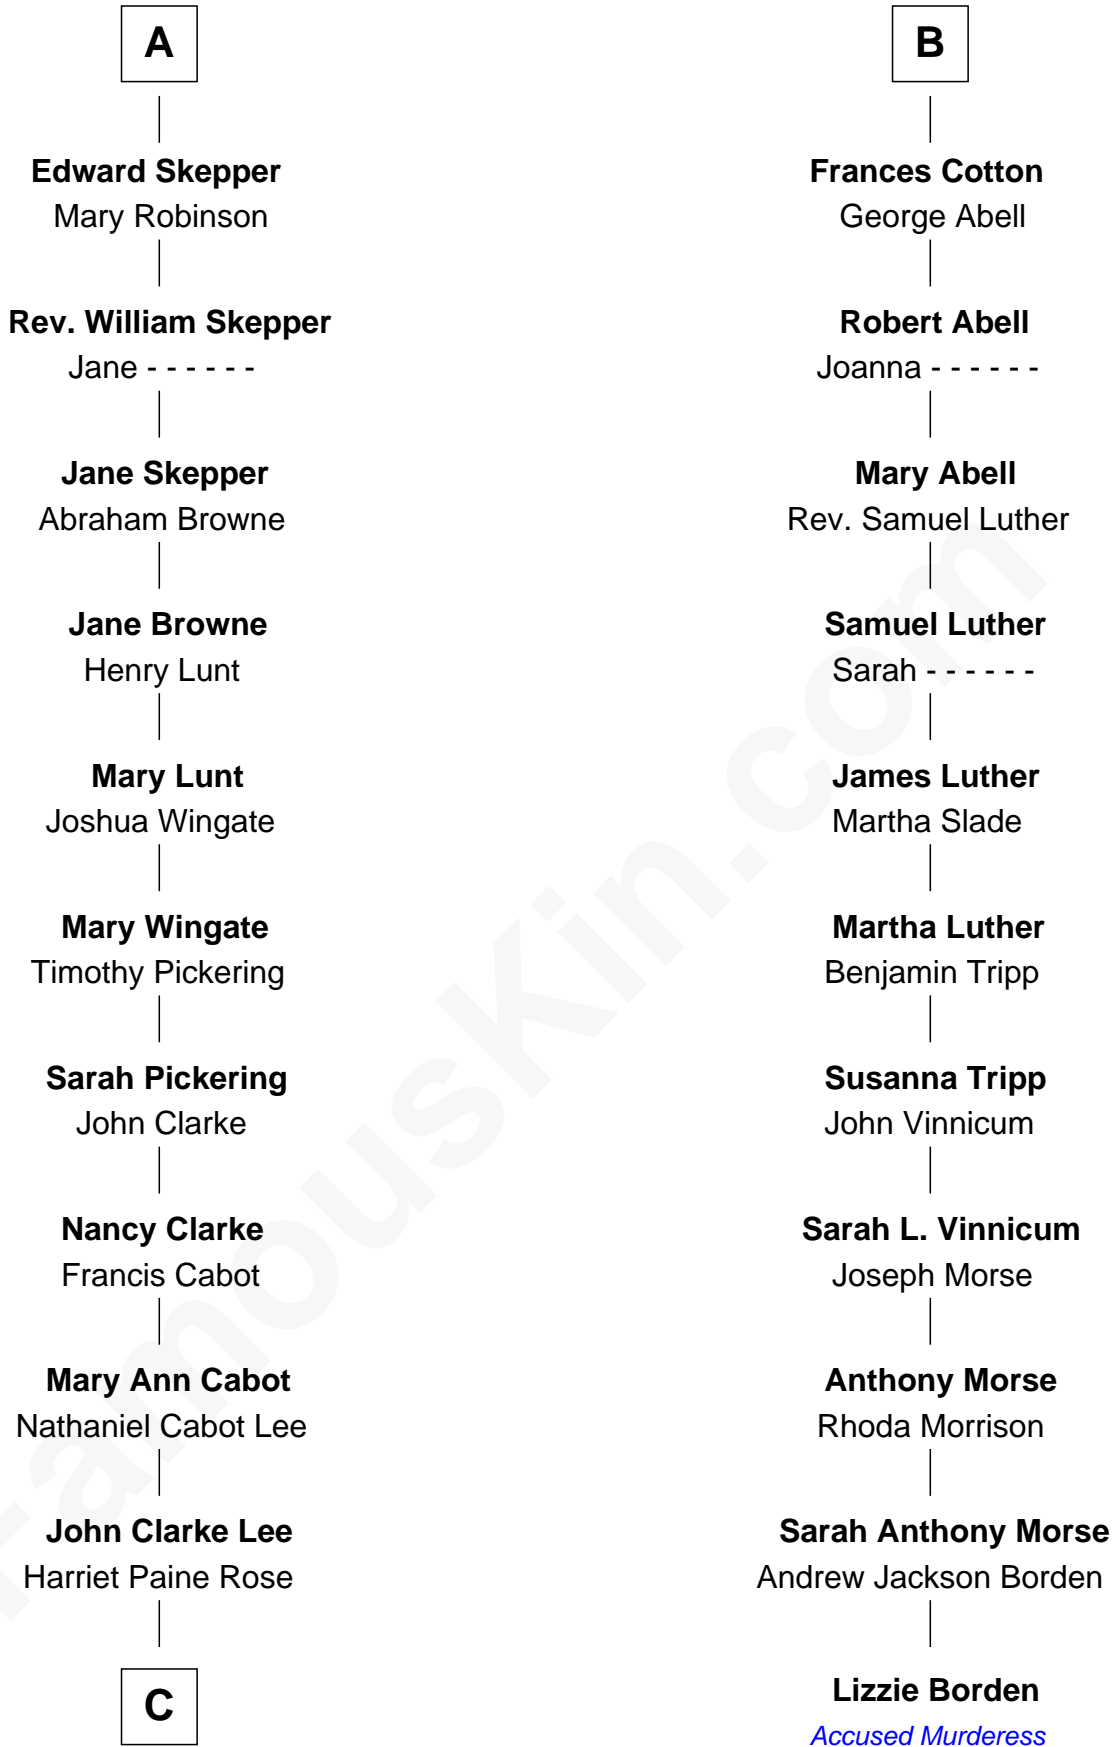

FamousKin.com

Relationship Chart of

Alice (Lee) Roosevelt

First Wife of President Theodore Roosevelt

17th cousin 1 time removed of

Lizzie Borden

Accused Murderess

Sir Philip le Despencer

Elizabeth - - - - -

Sir Philip le Despencer

Elizabeth de Tibetot

Margery Despencer

Sir Roger Wentworth

Sir Philip Wentworth

Mary Clifford

Elizabeth Wentworth

Cecily Mainwaring

John Cotton

Sir George Cotton

Mary Onley

Richard Cotton

Mary Mainwaring

B

C

George Cabot Lee
Caroline Watts Haskell

Alice (Lee) Roosevelt
Wife of President Theodore Roosevelt

FamousKin.com