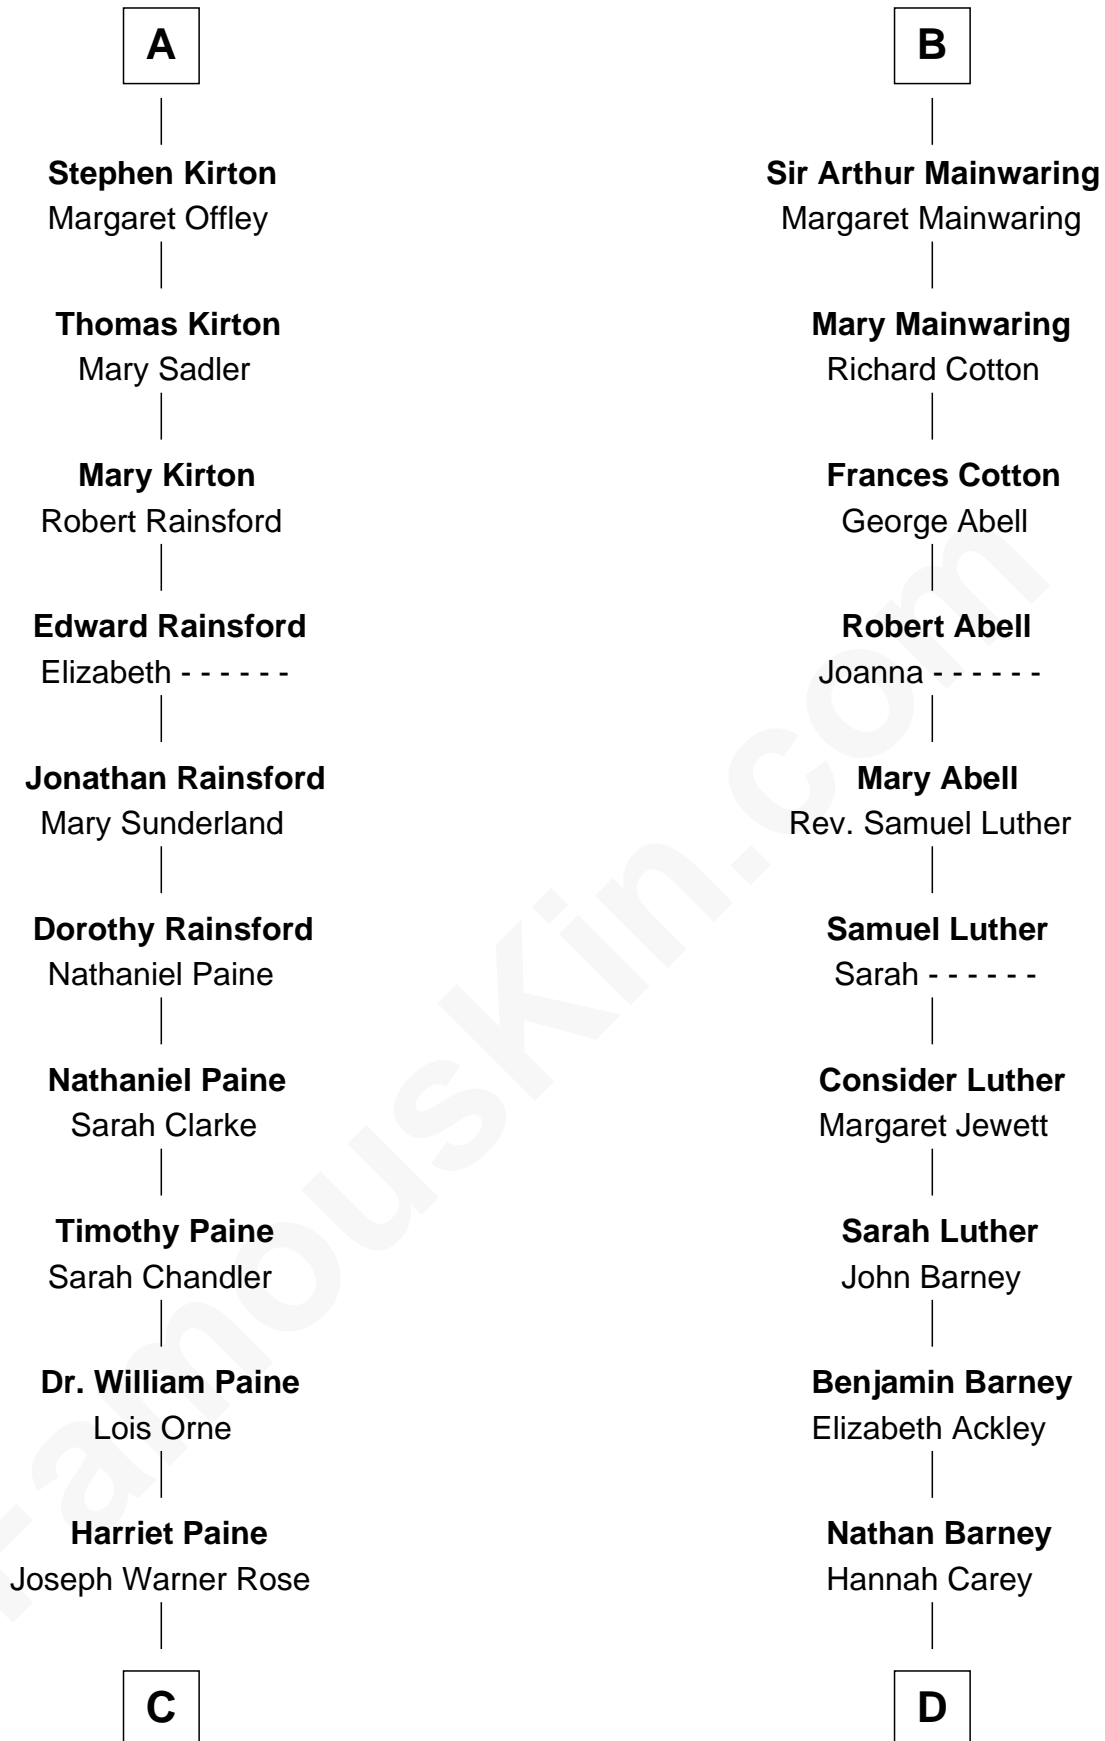

## Relationship Chart of

### Alice (Lee) Roosevelt

*First Wife of President Theodore Roosevelt*

19th cousin 1 time removed of

**Elizabeth Montgomery**  
*TV Actress - "Bewitched"*

**C**

**Harriet Paine Rose**

John Clarke Lee

**George Cabot Lee**

Caroline Watts Haskell

**Alice (Lee) Roosevelt**

*Wife of President Theodore Roosevelt*

**D**

**Nathan Barney**

Mary A. Deverell

**Mary Weed Barney**

Henry Montgomery