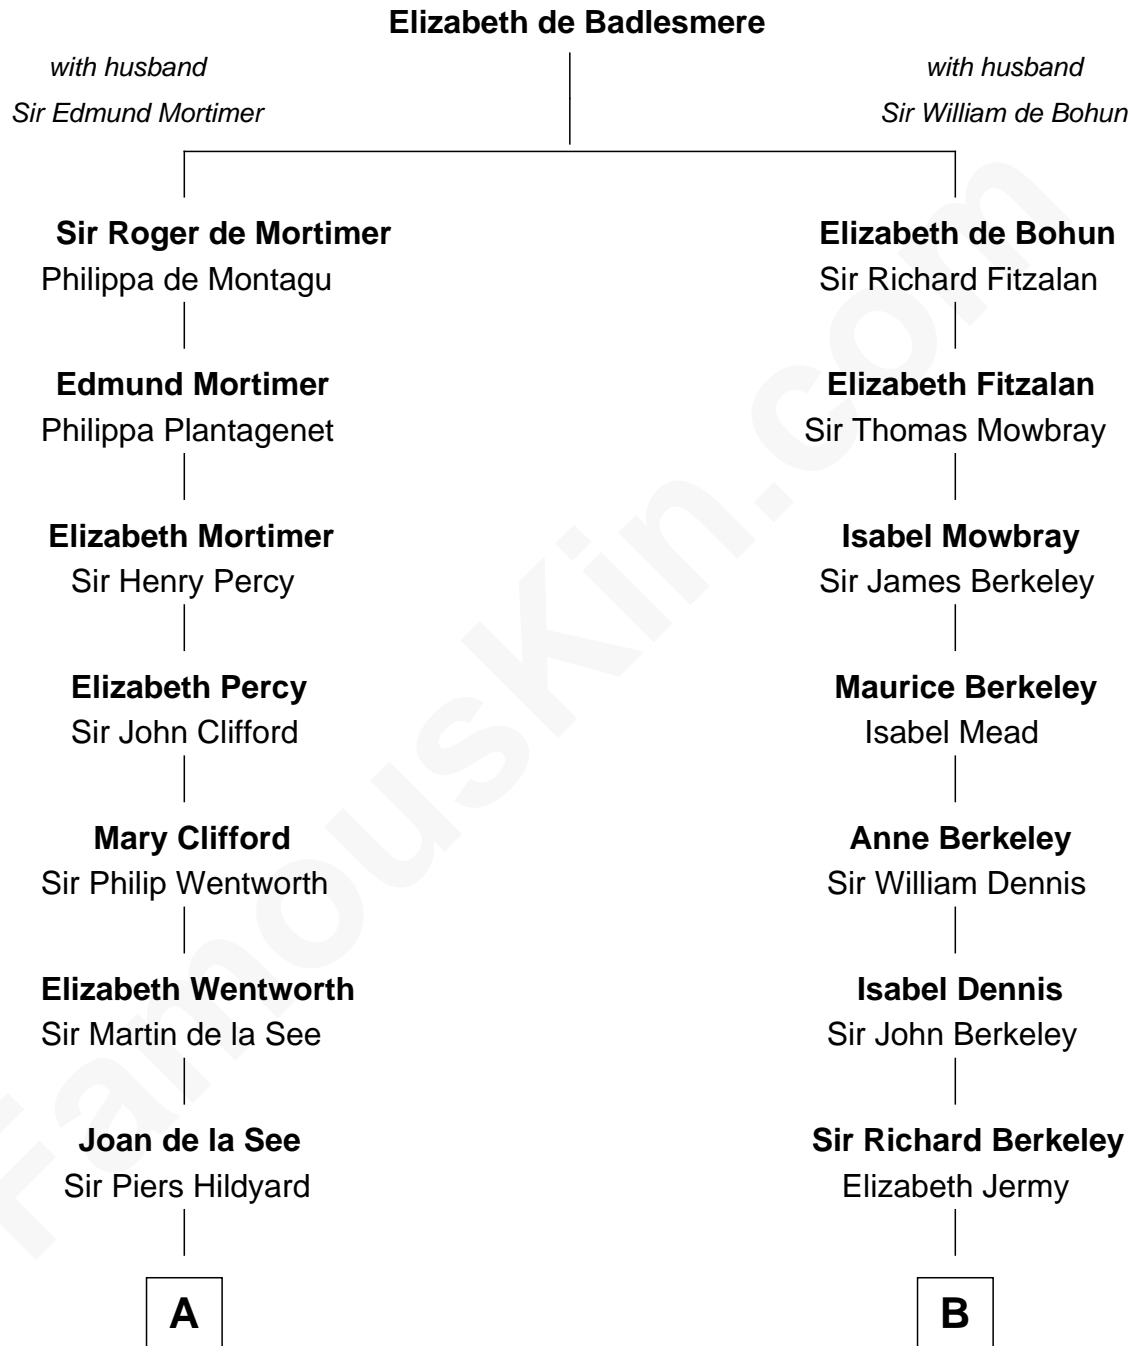

FamousKin.com

Relationship Chart of

Alice (Lee) Roosevelt

First Wife of President Theodore Roosevelt

20th cousin of

Warren Buffett

Chairman & CEO, Berkshire Hathaway

C

Mary Ann Cabot
Nathaniel Cabot Lee

John Clarke Lee
Harriet Paine Rose

George Cabot Lee
Caroline Watts Haskell

Alice (Lee) Roosevelt
Wife of President Theodore Roosevelt

D

Susan Ann Watson
Ford Bela Barber

Stella Frances Barber
John Ammon Stahl